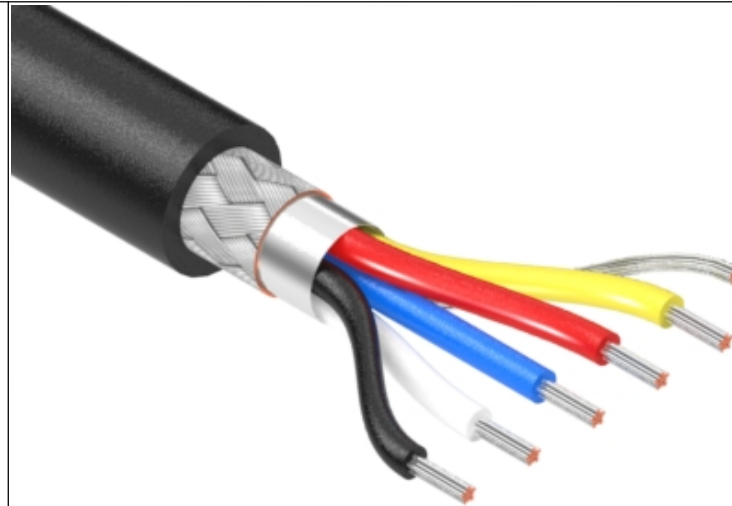

**Ratings**

Voltage: 300 V  
 Temperature: -25 to 80 °C  
 Flammability: VW-1

**Conductor**

Conductor count: 5  
 Gauge: 24 AWG 0.22 mm<sup>2</sup>  
 Material: tinned copper strands  
 Strand size: Ø 0.16 mm x 11

**Shield**

Type: foil + braided  
 Material: aluminum mylar, tinned copper strands  
 Stranding: Ø 0.127 mm  
 Coverage: 80% minimum

**Outer jacket**

Material: PVC, 80A  
 Color: black  
 Diameter: Ø 5.6 ± 0.30 mm  
 Nominal thickness: 0.8 mm

**Wire marking:** E339579 UL AWM STYLE 2464 24 AWG 80°C  
 300V VW-1 --- cUL AWM I/II A 80°C 300V FT1 TENSILITY

**Tests**

Voltage test: 300 V  
 Spark test: 3.0 kV  
 Max resistance at 20 °C: 94.2 ohm/km  
 Insulation tensile strength: 2.11 kgf/mm<sup>2</sup>  
 Jacket tensile strength: 1.05 kgf/mm<sup>2</sup>  
 After aging at 113 ± 2 °C for 7 days:  
     Minimum tensile strength 70 % original  
     Minimum elongation 65 % original  
 Heat shock: 121 ± 1 °C / 1 hour, no observed degradation  
 Deformation: 121 ± 1 °C / 1 hour, ≤ 50 %  
 Cold bend: -10 ± 2 °C / 1 hour, no observed cracking  
 Dielectric test: 2000 Vac for 1 minute without breakdown

**Use:** Internal wiring or external interconnection of electronic equipment.

Revision:	Date:	Description:	Prepared: RS <small>Digitally signed by RS Date: 2018.04.11 16:08:48 -07'00'</small>	Notes:	<h1>TENSILITY</h1> tel 1.541.323.3228 800 877.670.7118 fax 1.541.323.4202 web tensility.com
A	04/06/2018	Initial release	Verified: AW <small>Digitally signed by AW Date: 2018.04.17 11:51:21 -07'00'</small>	RoHS and REACH compliant	
			Dimensions are in millimeters. Tolerances: X: ± 0.5 mm X.X: ± 0.3 mm X.XX: ± 0.05 mm	Function test: no open, no short circuit, no intermittent	Size: Part number: A 30-01043
				Description: Wire, 5C TS, 24 AWG, UL2464, 300V, 80C, 5.6 mm, shielded, VW-1, PVC, black	Scale: 10:1