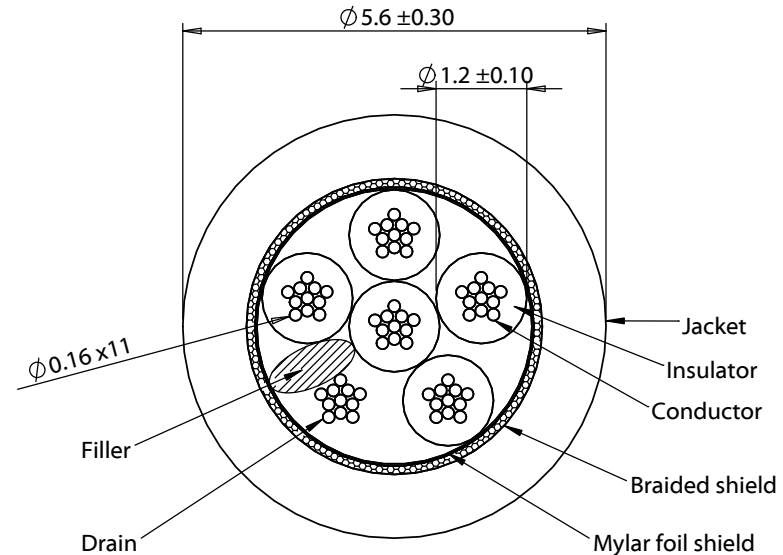

**Insulator**

Material: PVC  
 Color: blue, yellow, white, black, red  
 Diameter: Ø 1.2 ± 0.10 mm  
 Nominal thickness: 0.38 mm

**Filler**

Material: cotton rope

**Drain**

Stranding: Ø 0.16 mm x 11, 24 AWG

**Shield**

Type: foil + braided  
 Material: aluminum mylar, tinned copper strands  
 Stranding: Ø 0.127 mm  
 Coverage: 80% minimum

**Outer jacket**

Material: PVC, 80A  
 Color: black  
 Diameter: Ø 5.6 ± 0.30 mm  
 Nominal thickness: 0.8 mm

**Wire marking:** E339579 UL AWM STYLE 2464 24 AWG 80°C  
 300V VW-1 --- cUL AWM I/II A 80°C 300V FT1 TENSILITY

**Tests**

Voltage test: 300 V  
 Spark test: 3.0 kV  
 Max resistance at 20 °C: 94.2 ohm/km  
 Insulation tensile strength: 2.11 kgf/mm<sup>2</sup>  
 Jacket tensile strength: 1.05 kgf/mm<sup>2</sup>  
 After aging at 113 ± 2 °C for 7 days:  
     Minimum tensile strength 70 % original  
     Minimum elongation 65 % original  
 Heat shock: 121 ± 1 °C / 1 hour, no observed degradation  
 Deformation: 121 ± 1 °C / 1 hour, ≤ 50 %  
 Cold bend: -10 ± 2 °C / 1 hour, no observed cracking  
 Dielectric test: 2000 Vac for 1 minute without breakdown

**Use:** Internal wiring or external interconnection of electronic equipment.

Revision:	Date:	Description:	Prepared: RS <small>Digitally signed by RS Date: 2018.04.11 16:08:48 -07'00'</small>	Notes:	<h1>TENSILITY</h1> tel 1.541.323.3228 800 877.670.7118 fax 1.541.323.4202 web tensility.com
A	04/06/2018	Initial release	Verified: AW <small>Digitally signed by AW Date: 2018.04.17 11:51:21 -07'00'</small>	RoHS and REACH compliant	
			Dimensions are in millimeters. Tolerances: X: ± 0.5 mm X.X: ± 0.3 mm X.XX: ± 0.05 mm	Function test: no open, no short circuit, no intermittent	Size: Part number: A 30-01043
				Description: Wire, 5C TS, 24 AWG, UL2464, 300V, 80C, 5.6 mm, shielded, VW-1, PVC, black	Scale: 10:1