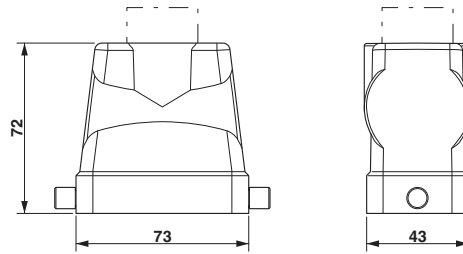

Housing - HC-B 10-TFL-H-O1STM25G - 1460054

Dimensioned drawing

Dimensional drawing