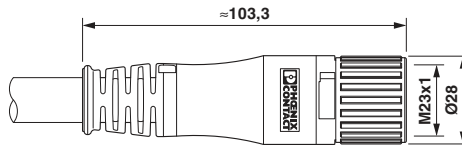

Cable specifications

Type of cable	Ölflex Control TM
Shielded	yes
Cable structure	4G4
Cable structure (AWG)	Ölflex Control TM CY 4G4
External cable diameter	12.3 mm
Outer sheath, material	PVC
Material wire insulation	PVC
External sheath, color	gray RAL 7001
Nominal voltage, cable	600 V
Test voltage	2 kV
Rated current	34 A
Ambient temperature for fixed installation	-40 °C ... 90 °C

EAC

Cable plug in molded plastic - K-3E - OE/2,0-A00/M23 F8 - 1624771

Approvals

Drawings

Schematic diagram

Do not use pin 1 and 6

Dimensional drawing

Dimensional drawing