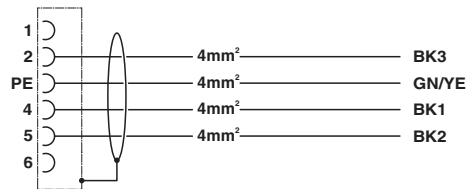

Circuit diagram