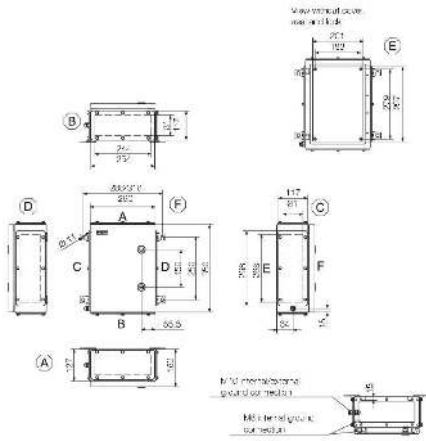

**Klippon TB QL (Terminal Box - Quarter Lock)
KTB QL 352615 S4E4**

Weidmüller Interface GmbH & Co. KG
Klingenbergstraße 16
D-32758 Detmold
Germany
Fon: +49 5231 14-0
Fax: +49 5231 14-292083
www.weidmueller.com

Drawings