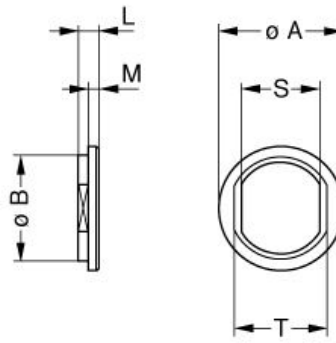

[Catalog](#)

TECHNICAL DETAILS

Mechanics

Shell Style/Model	GRA*: Insulating washer
Keying	No keying
Housing Material	PEEK (Polyetheretherketone) shell and collet nut, nickel plated [SAE AMS QQ N 290] brass latch sleeve and mid pieces
Weight	.05 g

DRAWINGS

No keying

Dimensions

	A	B	L	M	S	T
mm.	10	8.8	1.8	1	6.4	8
in.	0,39	0,35	0,07	0,04	0,25	0,31

RECOMMENDED BY LEMO

Tools

LEMO products and services are provided "as is". LEMO makes no warranties or representations with regard to LEMO product & services or use of them, express, implied or statutory, including for accuracy, completeness, or security. The user is fully responsible for his products and applications using LEMO components.