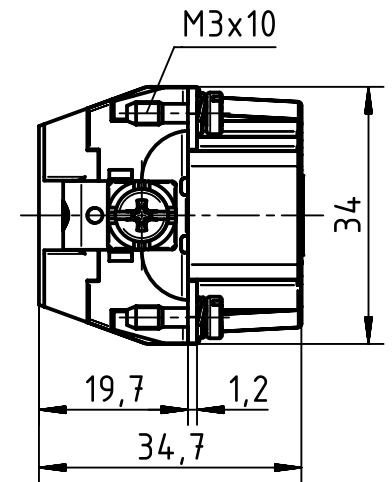

panel cut out (1:2)

	All rights reserved Department EL PD - DE HARTING Electric GmbH & Co. KG D-32339 Espelkamp	All Dimensions in mm Original Size DIN A4		Scale 1:1	Free size tol.	Ref. Sub.
		Created by HOLLERT	Inspected by SPILKERN	Standardisation TIEMANNA	Date 2013-11-05	State Final Release
Title Han High Temp 24E-s male						Doc-Key / ECM-Nr. 100528796/UGD/001/A 500000067351
Type TB				Number 09 33 824 2601		Rev. A
						Page 1/1