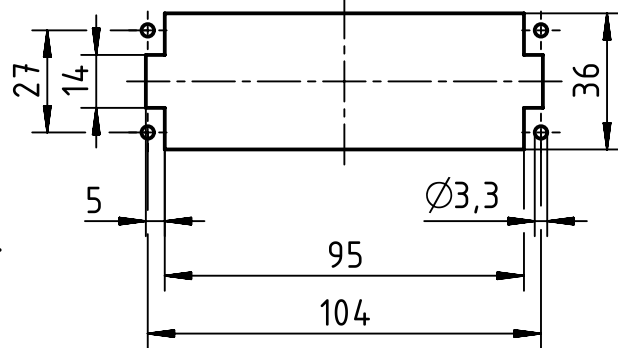

panel cut out (1:2)

	All rights reserved Department EL PD - DE HARTING Electric GmbH & Co. KG D-32339 Espelkamp	All Dimensions in mm Original Size DIN A4		Scale 1:1	Free size tol.	Ref. Sub.
		Created by HOLLERT	Inspected by SPILKERN	Standardisation TIEMANNA	Date 2013-11-05	State Final Release
Title Han High Temp 24E-s male						Doc-Key / ECM-Nr. 100528796/UGD/001/A 500000067351
Type TB				Number 09 33 824 2601		Rev. A
						Page 1/1