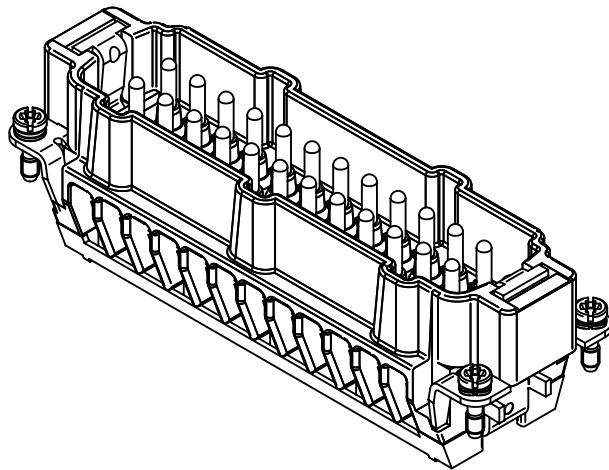

panel cut out (1:2)

	All rights reserved Department EL PD - DE HARTING Electric GmbH & Co. KG D-32339 Espelkamp	All Dimensions in mm Original Size DIN A4		Scale 1:1	Free size tol.	Ref. Sub.
		Created by HOLLERT	Inspected by SPILKERN	Standardisation TIEMANNA	Date 2013-11-05	State Final Release
Title Han High Temp 24E-s male						Doc-Key / ECM-Nr. 100528796/UGD/001/A 500000067351
Type TB				Number 09 33 824 2601		Rev. A
						Page 1/1