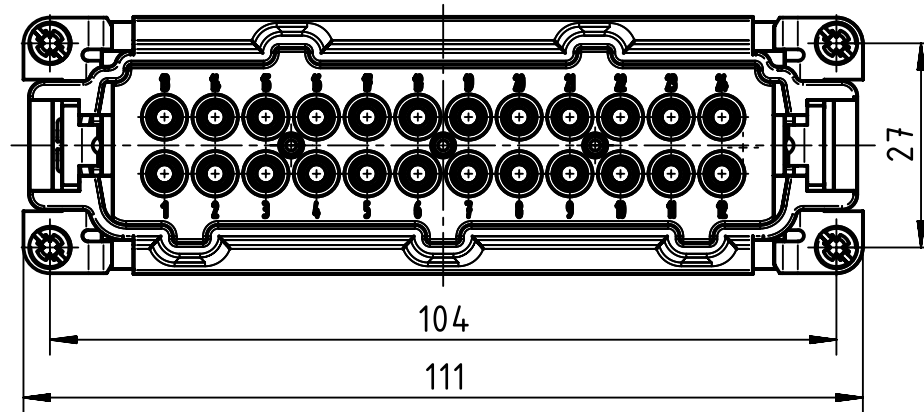

panel cut out (1:2)

	All rights reserved Department EL PD - DE HARTING Electric GmbH & Co. KG D-32339 Espelkamp	All Dimensions in mm Original Size DIN A4		Scale 1:1	Free size tol.	Ref. Sub.
		Created by HOLLERT	Inspected by SPILKERN	Standardisation TIEMANNA	Date 2013-11-05	State Final Release
Title Han High Temp 24E-s male						Doc-Key / ECM-Nr. 100528796/UGD/001/A 500000067351
Type TB				Number 09 33 824 2601		Rev. A
						Page 1/1