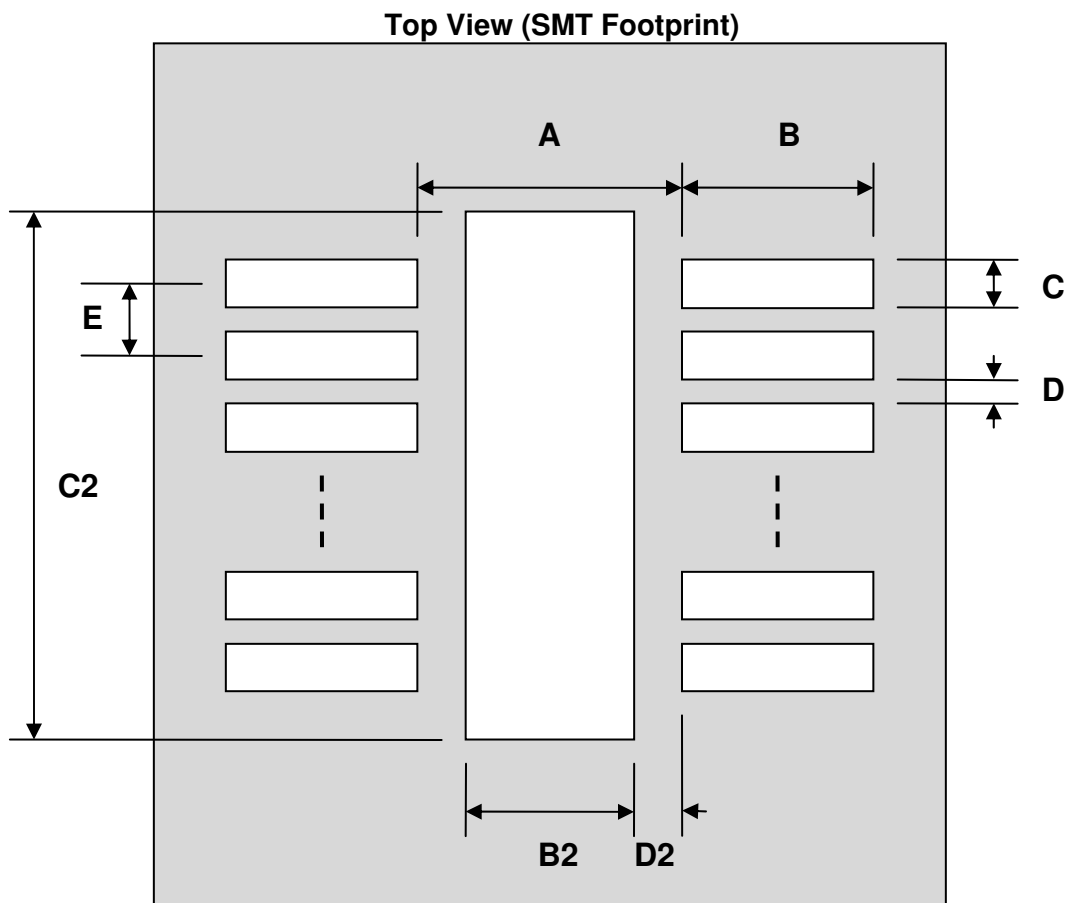

DFN-16 Stencil (0.5 mm pitch, 5.0 x 3.0 mm body)

| REF. | DIMENSIONS | | | | | |
|------|------------|-------|------|--------|------|------|
| | mm | | | inches | | |
| | MIN. | TYP. | MAX. | MIN. | TYP. | MAX. |
| A | | 2.20 | | | | |
| B | | 0.60 | | | | |
| C | | 0.25 | | | | |
| B2 | | 1.65 | | | | |
| C2 | | 4.40 | | | | |
| D | | 0.25 | | | | |
| D2 | | 0.275 | | | | |
| E | | 0.50 | | | | |

(Representative drawing only - not to scale)