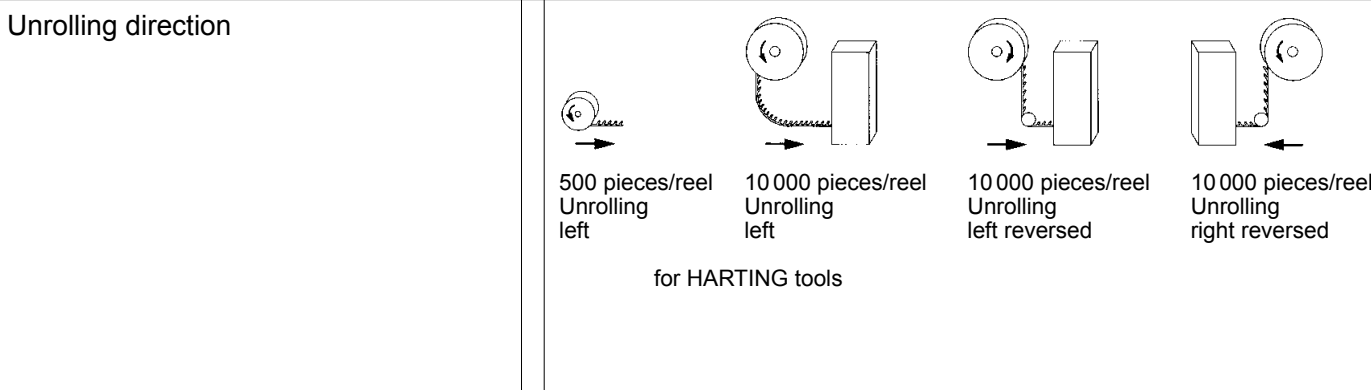

¹⁾ Minimum order 500 pieces or multiples of 500
Insertion and removal tool see chapter 20
Contact dimensions see page 05.29