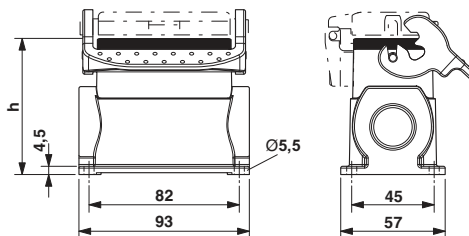

Technical data

Dimensions

Height	74 mm
Width	57 mm
Length	93 mm

Ambient conditions

Degree of protection of housing (IP)	IP65
Ambient temperature (operation)	-40 °C ... 125 °C

General

Note	For contact inserts HC-B10, BB18, DD42, M, K8/24
Design	B10
Housing type	Box mounting bases
Locking type	With single locking latch
No. of cable exits	1
Cable exit	Left (view of the opened single locking latch)
Screw connection	None
Type of the screw connection	1x M32

Cable gland - HC-K-KV-M32(15-21) - 1690642

Plastic screw connection up to 5 bar, thread length: 10 mm, cable diameter: 15 - 21 mm, WAF 36, screw connection: M32

Cable gland - HC-M-KV-M32(14-21) - 1690587

Metal screw connection up to 5 bar, thread length: 8 mm, cable diameter: 14 - 21 mm, WAF 34, screw connection: M32

Cable gland - HC-M-KV-M32(19-27) - 1646010

Metal screw connection up to 5 bar, thread length: 8 mm, cable diameter: 19 - 27 mm, WAF 43, screw connection: M32

Drawings

Dimensioned drawing

Dimensional drawing; h = 74 mm