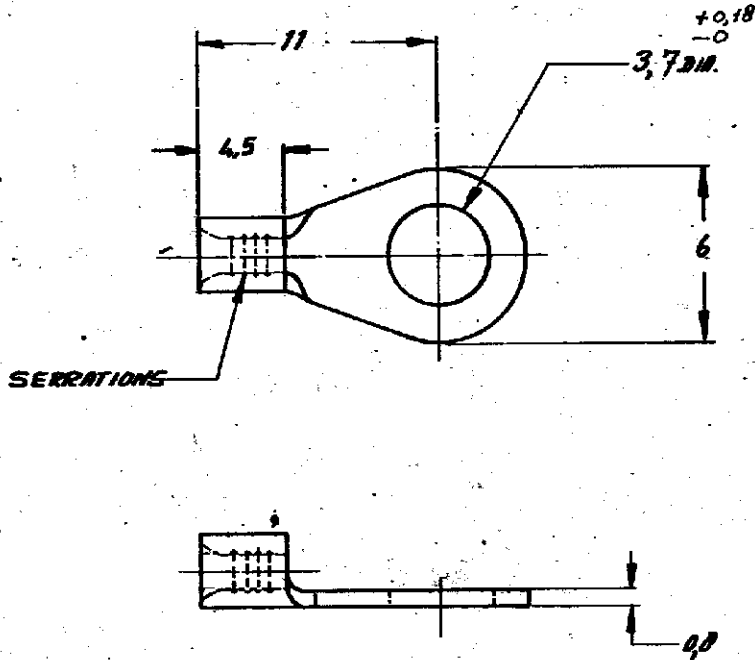

DRAWING MADE IN AMERICAN PROJECTION

C-165292-E

DRAWN IN M.M. DO NOT SCALE PRINT

165292	COPPER	TINPLATED
ORDER NO.	MATERIAL	PLATING
DR R. J. HON. DT.	DATE 7-1-67	CHK DATE 7-1-67

CUSTOMER COPY FOR REFERENCE ONLY			
©1967 BY AMP-HOLLAND N.V. ALL RIGHTS RESERVED A-M.P. PRODUCTS COVERED BY PATENTS AND/OR PATENTS PENDING.			 AMP-HOLLAND N.V. HERIOTGBOSCH HOLLAND
WIRE-RANGE Q5-1	INSUL.-RANGE —	TYPE - DIM - SOLISTRAND	
SCALE —	LOC H	SIZE A	NO C-165292-E
NAME RINGTONGUE stud. M 35			REV D