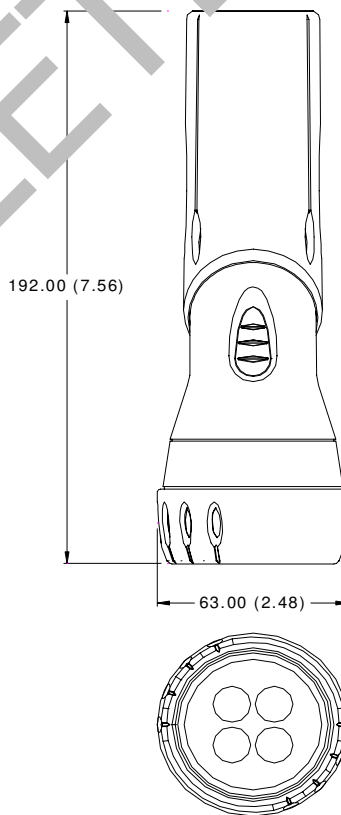

CLED2D
(4) LED Flashlight

Specifications

Designation: Energizer Flashlight
 Power Source: Two D Size Batteries (ANSI/NEDA 13 Series)
 Lamp: LED (4) (Rated at 3.6V, 0.02A)
 Lamp Life: Rated at Lifetime
 Lamp Output: Rated at 5.6 Candela
 Typical Weight: 150 grams (5.3 oz.) (without batteries)

Features

- (4) Superbright White LED's
- Soft Touch Rubber Jacket for Body and Lens Hood
- 2D Cells (extra long run time)
- New Reflector and Lens
- Modern Styling and Colors

Physical Dimensions

Typical Battery Service