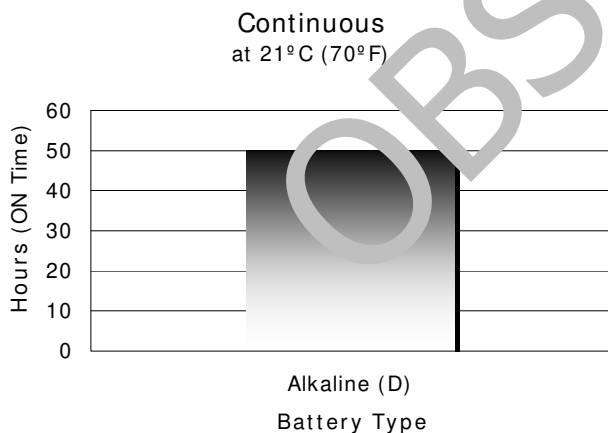

CLED2D
(4) LED Flashlight

Specifications

Designation: Energizer Flashlight
 Power Source: Two D Size Batteries (ANSI/NEDA 13 Series)
 Lamp: LED (4) (Rated at 3.6V, 0.02A)
 Lamp Life: Rated at Lifetime
 Lamp Output: Rated at 5.6 Candela
 Typical Weight: 150 grams (5.3 oz.) (without batteries)

Features

- (4) Superbright White LED's
- Soft Touch Rubber Jacket for Body and Lens Hood
- 2D Cells (extra long run time)
- New Reflector and Lens
- Modern Styling and Colors

Physical Dimensions

Typical Battery Service

Typical Battery Service to end of useable light at 21°C (70°F)

<u>Schedule</u>	<u>Battery Type</u>	<u>Hours (ON Time)</u>
Continuous	E95	50

Important Notice

This datasheet contains information specific to flashlights manufactured at the time of its publication. Contents herein do not constitute a warranty. Copyright Eveready Battery Co. Inc. - All Rights Reserved