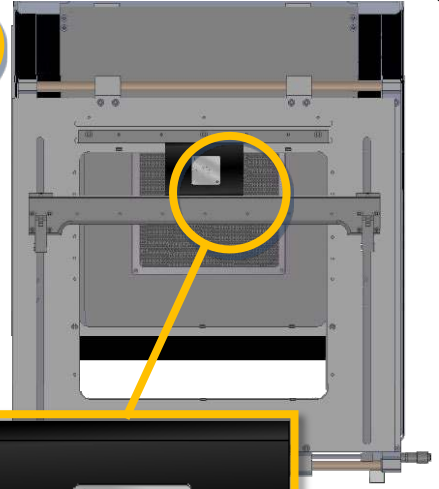

APR

3651 WALNUT AVENUE, CHINO CA 91710 • PHONE (909) 664-9980 • APR-Rework.com

SmartPlace Technology
Camera Sensor to Optical path alignment

12M or
As required

SRS-OVK

1

4MM
7/64

2

4MM

 Activate the vacuum pump

 Pick up the alignment plate with the vacuum nozzle from the mating part.

Adjust Camera Image