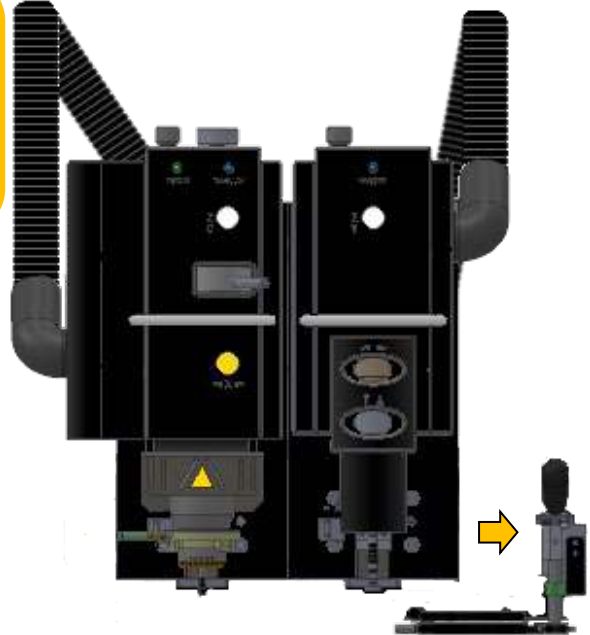

APR

3651 WALNUT AVENUE, CHINO CA 91710 • PHONE (909) 664-9980 • APR-Rework.com

SmartPlace Technology
Camera Sensor to Optical path alignment

12M or
As required

SRS-OVK

1

4MM
7/64

2

4MM

 Activate the vacuum pump

 Pick up the alignment plate with the vacuum nozzle from the mating part.

Adjust Camera Image