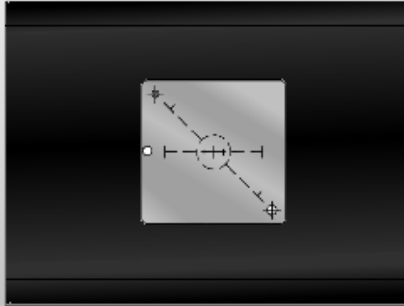

APR

3651 WALNUT AVENUE, CHINO CA 91710 • PHONE (909) 664-9980 • APR-Rework.com

SmartPlace Technology
Camera Sensor to Optical path alignment

12M or
As required

SRS-OVK

1

4MM
7/64

2

4MM

 Activate the vacuum pump

 Pick up the alignment plate with the vacuum nozzle from the mating part.

Adjust Camera Image