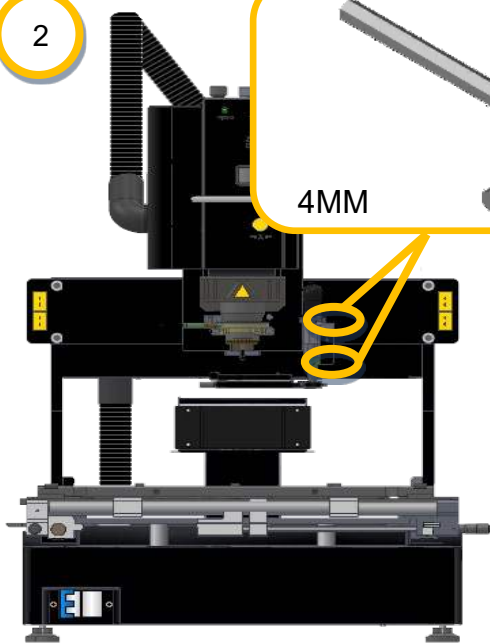

APR

3651 WALNUT AVENUE, CHINO CA 91710 • PHONE (909) 664-9980 • APR-Rework.com

SmartPlace Technology
Camera Sensor to Optical path alignment

12M or
As required

SRS-OVK

1

4MM
7/64

2

4MM

 Activate the vacuum pump

 Pick up the alignment plate with the vacuum nozzle from the mating part.

Adjust Camera Image