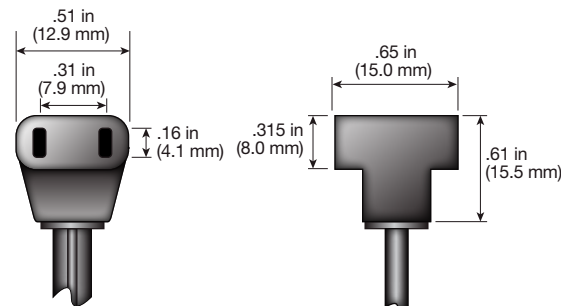

Fan Cord Specifications

Power cords come in the following four standard plug styles. All power cords come in the following standard lengths, but custom sizes are available. All cords are manufactured using 18 AWG cordage rated at 105°C, 300 volts.

PART NUMBER	CORD LENGTH	
	mm	inches
07100-12	305	12
07100-24	610	24
07100-36	915	36
07100-40	1016	40
07100-50	1270	50
07100-60	1524	60
07100-80	2032	80

PART NUMBER	CORD LENGTH	
	mm	inches
07145-12	305	12
07145-24	610	24
07145-36	915	36
07145-40	1016	40
07145-50	1270	50
07145-60	1524	60
07145-80	2032	80

PART NUMBER	CORD LENGTH	
	mm	inches
07190-12	305	12
07190-24	610	24
07190-36	915	36
07190-40	1016	40
07190-50	1270	50
07190-60	1524	60
07190-80	2032	80

PART NUMBER	CORD LENGTH	
	mm	inches
07199-12	305	12
07199-24	610	24
07199-36	915	36
07199-40	1016	40
07199-50	1270	50
07199-60	1524	60
07199-80	2032	80