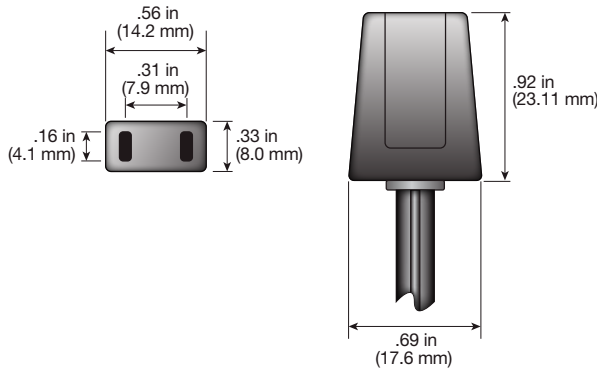

Fan Cord Specifications

Power cords come in the following four standard plug styles. All power cords come in the following standard lengths, but custom sizes are available. All cords are manufactured using 18 AWG cordage rated at 105°C, 300 volts.

PART NUMBER	CORD LENGTH	
	mm	inches
07100-12	305	12
07100-24	610	24
07100-36	915	36
07100-40	1016	40
07100-50	1270	50
07100-60	1524	60
07100-80	2032	80

PART NUMBER	CORD LENGTH	
	mm	inches
07145-12	305	12
07145-24	610	24
07145-36	915	36
07145-40	1016	40
07145-50	1270	50
07145-60	1524	60
07145-80	2032	80

PART NUMBER	CORD LENGTH	
	mm	inches
07190-12	305	12
07190-24	610	24
07190-36	915	36
07190-40	1016	40
07190-50	1270	50
07190-60	1524	60
07190-80	2032	80

PART NUMBER	CORD LENGTH	
	mm	inches
07199-12	305	12
07199-24	610	24
07199-36	915	36
07199-40	1016	40
07199-50	1270	50
07199-60	1524	60
07199-80	2032	80