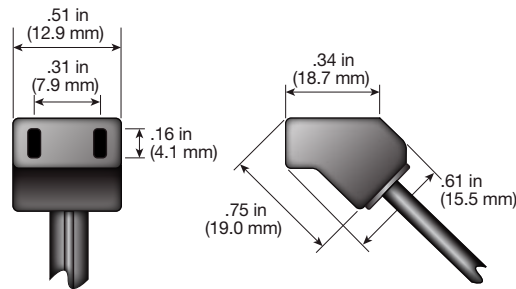

Fan Cord Specifications

Power cords come in the following four standard plug styles. All power cords come in the following standard lengths, but custom sizes are available. All cords are manufactured using 18 AWG cordage rated at 105°C, 300 volts.

PART NUMBER	CORD LENGTH	
	mm	inches
07100-12	305	12
07100-24	610	24
07100-36	915	36
07100-40	1016	40
07100-50	1270	50
07100-60	1524	60
07100-80	2032	80

PART NUMBER	CORD LENGTH	
	mm	inches
07145-12	305	12
07145-24	610	24
07145-36	915	36
07145-40	1016	40
07145-50	1270	50
07145-60	1524	60
07145-80	2032	80

PART NUMBER	CORD LENGTH	
	mm	inches
07190-12	305	12
07190-24	610	24
07190-36	915	36
07190-40	1016	40
07190-50	1270	50
07190-60	1524	60
07190-80	2032	80

PART NUMBER	CORD LENGTH	
	mm	inches
07199-12	305	12
07199-24	610	24
07199-36	915	36
07199-40	1016	40
07199-50	1270	50
07199-60	1524	60
07199-80	2032	80