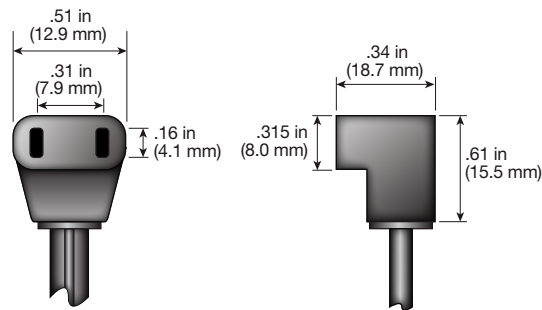

Fan Cord Specifications

Power cords come in the following four standard plug styles. All power cords come in the following standard lengths, but custom sizes are available. All cords are manufactured using 18 AWG cordage rated at 105°C, 300 volts.

PART NUMBER	CORD LENGTH	
	mm	inches
07100-12	305	12
07100-24	610	24
07100-36	915	36
07100-40	1016	40
07100-50	1270	50
07100-60	1524	60
07100-80	2032	80

PART NUMBER	CORD LENGTH	
	mm	inches
07145-12	305	12
07145-24	610	24
07145-36	915	36
07145-40	1016	40
07145-50	1270	50
07145-60	1524	60
07145-80	2032	80

PART NUMBER	CORD LENGTH	
	mm	inches
07190-12	305	12
07190-24	610	24
07190-36	915	36
07190-40	1016	40
07190-50	1270	50
07190-60	1524	60
07190-80	2032	80

PART NUMBER	CORD LENGTH	
	mm	inches
07199-12	305	12
07199-24	610	24
07199-36	915	36
07199-40	1016	40
07199-50	1270	50
07199-60	1524	60
07199-80	2032	80