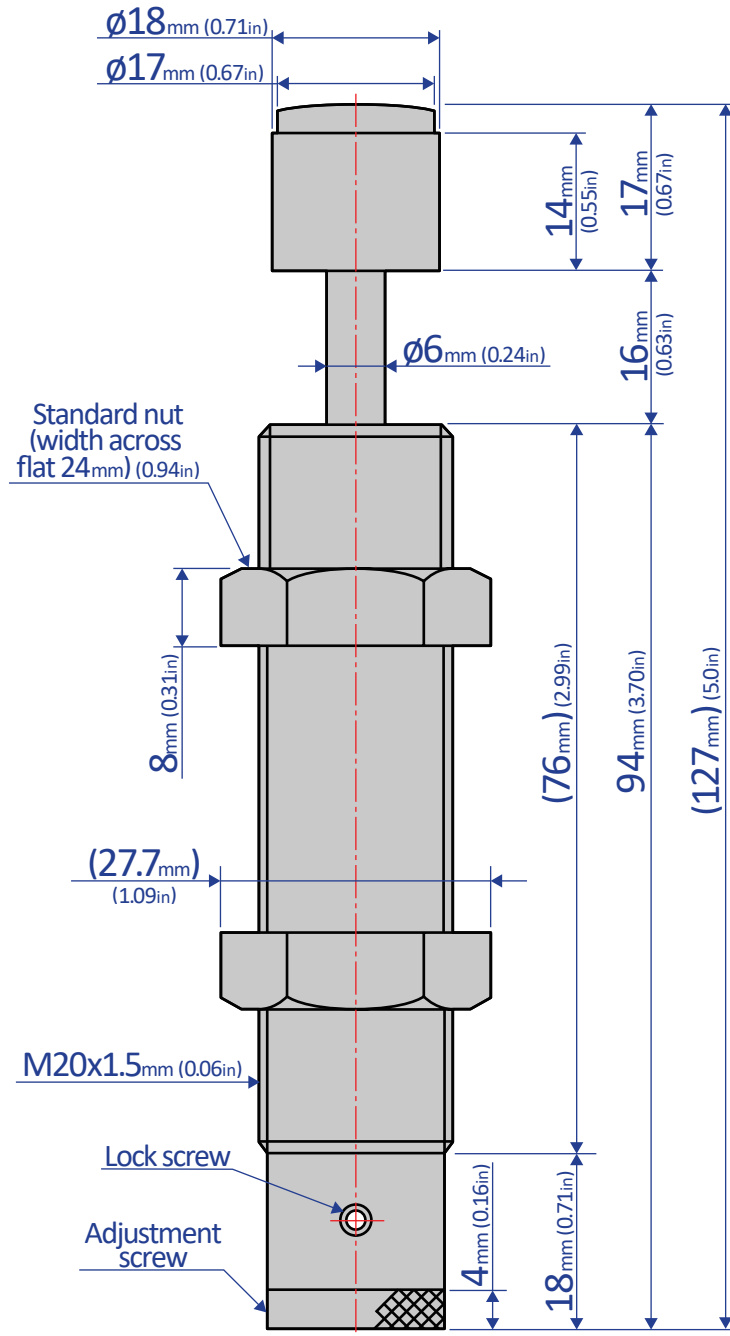

FWM-2016EBD-C

SHOCK ABSORBER - ADJUSTABLE

Bansbach
easylift[®]

Vest Drive • Melbourne, Florida 32904
www.easylift.com • www.damper.net