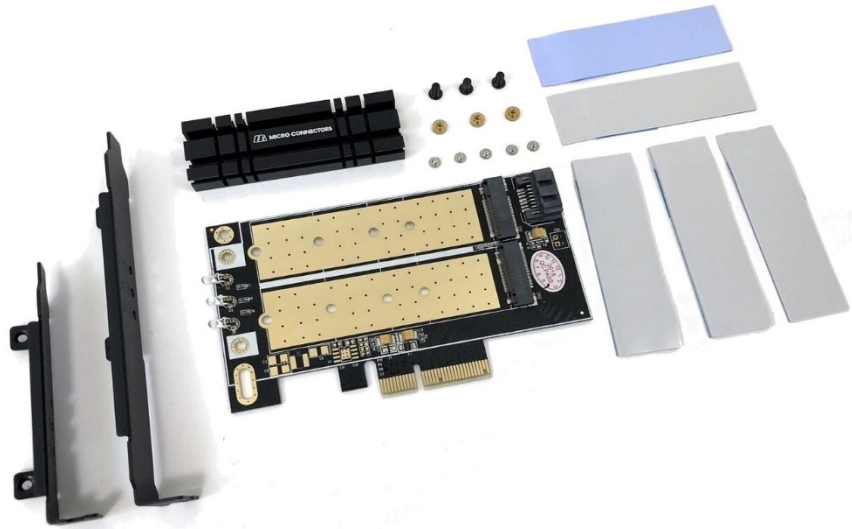

## M.2 NVMe + M.2 SATA 80mm SSD PCIe x4 Adapter with Heat Sink (PCIE-M20802HS)

### Features:

- Heat sink kit to prevent overheating
- Supports two M.2 SSDs simultaneously
- Compatible with M.2 SSD up to 80mm length
- Converts one M.2 (M key) SSD to PCIe x4 interface
- Converts a second M.2 (B key) into SATA interface
- Gold-clad surface mounting to conduct and dissipate heat
- Low-profile bracket included

### Specifications/Contents:

Model: PCIE-M20802HS

Interface: PCIe x4 and SATA III

M.2 SSD Key: NVMe or AHCI (M Key); SATA III (B Key)

Number of Drives: 2

M.2 SSD Size: 30mm, 42mm, 60mm, 80mm

OS support: Windows 7/8/8.1/10, Mac OS 10.2.8 or above, Linux

Box contents: PCIe x4 adapter, high and low-profile bracket, heat sink, thermal pad x3, mounting screws

**without us, you are just not connected!**

**without us, you are just not connected!**