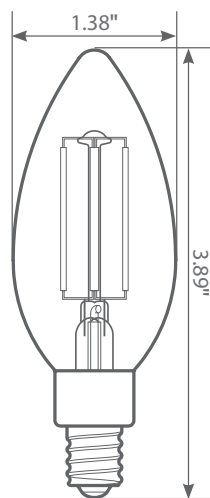

LED VB10-3020cec-4

Lamp Class: B10 Clear Glass

Clear Glass

Product Description

LED VB10-3020cec-4 delivers superior brightness, valuable energy savings and long lasting performance. LED Filaments along with heat-sink absence unmistakably mimic traditional bulb styles while providing greater light distribution. This B10 Class LED bulb comes in 2700K CCT (*Warm White*) for charming and hospitable environments.

Specifications

Input Power	Input Voltage	Lumen Output	Beam Angle	Center Beam	CCT
5.5 W	120 V	500 lm	320°	N/A	2700 K

CRI	Luminous Efficacy	Power Factor	Input Current	Base/Cap	Lamp Lifespan
90	90 lm/W	0.7	0.065 A	E12	15,000 Hrs.

Product Features & Benefits

Dimmable

Energy Efficient

Enclosed Fixture Suitable

Wet Rated

Product Dimensions

Product Photometric Data