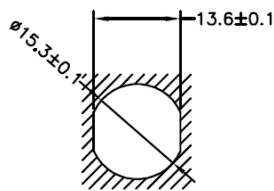

### AI-T00212

(Receptacle, M12 Front Mount, 12-Position Female Straight-Open, PG9 Threads, 24 AWG, 0.5M)

Pin Out

J1	COLOR	J2
1	WHITE	OPEN
2	BROWN	
3	GREEN	
4	YELLOW	
5	GRAY	
6	PINK	
7	BLUE	
8	RED	
9	ORANGE	
10	LIGHT GREEN	
11	BLACK	
12	VIOLET	

Panel hole size

J1

- Mueller's AI-T00212 is a cable assembly that has a 12-position front mount M12 Female receptacle to open end, 24 AWG, 0.5 meters.
- Shell size for connector: M12 (A Coding)
- Cable Material: 24AWG Hook Up Wire
  - Overall length = 1.64' (0.5M)
- Shell: 18x18mm PG9 threaded front mount
  - Material: Nickel Plated Brass
- Rating:
  - Voltage: 30V AC/DC
  - Current: 1.5 Amps
  - Ambient Temperature: -40°C to 85°C
- Standard: IEC 61076-2-101
- Waterproof: IP67/IP68
- RoHS 3 Compliant