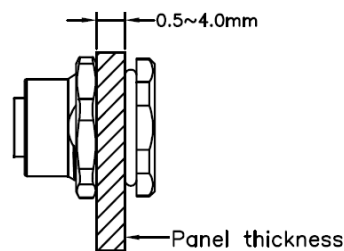

### AI-T00212

(Receptacle, M12 Front Mount, 12-Position Female Straight-Open, PG9 Threads, 24 AWG, 0.5M)

Pin Out

J1	COLOR	J2
1	WHITE	OPEN
2	BROWN	
3	GREEN	
4	YELLOW	
5	GRAY	
6	PINK	
7	BLUE	
8	RED	
9	ORANGE	
10	LIGHT GREEN	
11	BLACK	
12	VIOLET	

Panel hole size

J1

- Mueller's AI-T00212 is a cable assembly that has a 12-position front mount M12 Female receptacle to open end, 24 AWG, 0.5 meters.
- Shell size for connector: M12 (A Coding)
- Cable Material: 24AWG Hook Up Wire
  - Overall length = 1.64' (0.5M)
- Shell: 18x18mm PG9 threaded front mount
  - Material: Nickel Plated Brass
- Rating:
  - Voltage: 30V AC/DC
  - Current: 1.5 Amps
  - Ambient Temperature: -40°C to 85°C
- Standard: IEC 61076-2-101
- Waterproof: IP67/IP68
- RoHS 3 Compliant