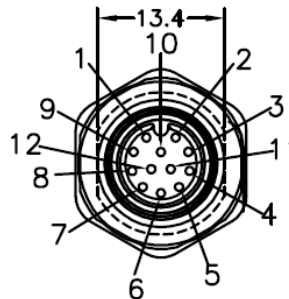

### AI-T00212

(Receptacle, M12 Front Mount, 12-Position Female Straight-Open, PG9 Threads, 24 AWG, 0.5M)

Pin Out

J1	COLOR	J2
1	WHITE	OPEN
2	BROWN	
3	GREEN	
4	YELLOW	
5	GRAY	
6	PINK	
7	BLUE	
8	RED	
9	ORANGE	
10	LIGHT GREEN	
11	BLACK	
12	VIOLET	

Panel hole size

J1

- Mueller's AI-T00212 is a cable assembly that has a 12-position front mount M12 Female receptacle to open end, 24 AWG, 0.5 meters.
- Shell size for connector: M12 (A Coding)
- Cable Material: 24AWG Hook Up Wire
  - Overall length = 1.64' (0.5M)
- Shell: 18x18mm PG9 threaded front mount
  - Material: Nickel Plated Brass
- Rating:
  - Voltage: 30V AC/DC
  - Current: 1.5 Amps
  - Ambient Temperature: -40°C to 85°C
- Standard: IEC 61076-2-101
- Waterproof: IP67/IP68
- RoHS 3 Compliant