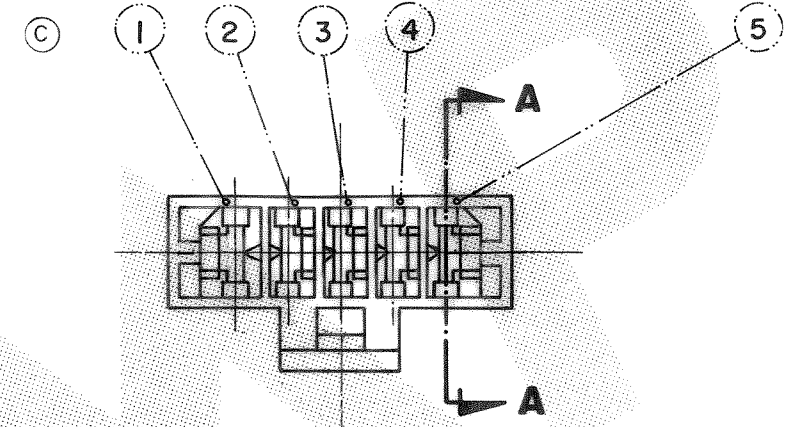

C 880 192

DO NOT SCALE
DIMENSIONS IN

METRIC

3rd ANGLE PROJECTION

Seção A-A

⚠ - PRODUCT WITHOUT VW TRADEMARK (JUST FOR PN-880192-2)

171 971 835 A	NATURAL	NYLON 6-6	880 192 - 1
VW PART NUMBER	FINISH	MATERIAL	PART NUMBER
CUSTOMER DWG for REFERENCE ONLY		THIS DRAWING IS UNPUBLISHED RELEASED FOR PUBLICATION	
		© COPYRIGHT 1983 BY AMP DO BRASIL LTDA S.P. ALL INTERNATIONAL RIGHTS RESERVED AMP PRODUCTS MAY BE COVERED BY U.S. AND FOREIGN PATENTS AND/OR PATENTS PENDING.	
		TOLERANCES UNLESS OTHERWISE STATED	INS. DIA. RANGE
		DEC. ± 0,5	WIRE RANGE
		ANGLES ± 1°	SCALE
		DR. <i>[Signature]</i> JAN, 20/83	AMP AMP do BRASIL LTDA. São Paulo, Brasil
D REVISADO By ECR05.009783 H.C. W.L.S. 24/06/05	C REVISADO ECN-3400 Briz JRH 01-10-92	DESCRIPTION 5 WAY .110 FAST-IN-ON REC. HSG.	
B REVISADO L.C. 28-12-87	A ERA P82-29192 G.M. T.V. 20.1.83	DWG NO A3 C 880 192	
ISS REVISION RECORD	DR CHK DATE	SHEET 1 OF 1	