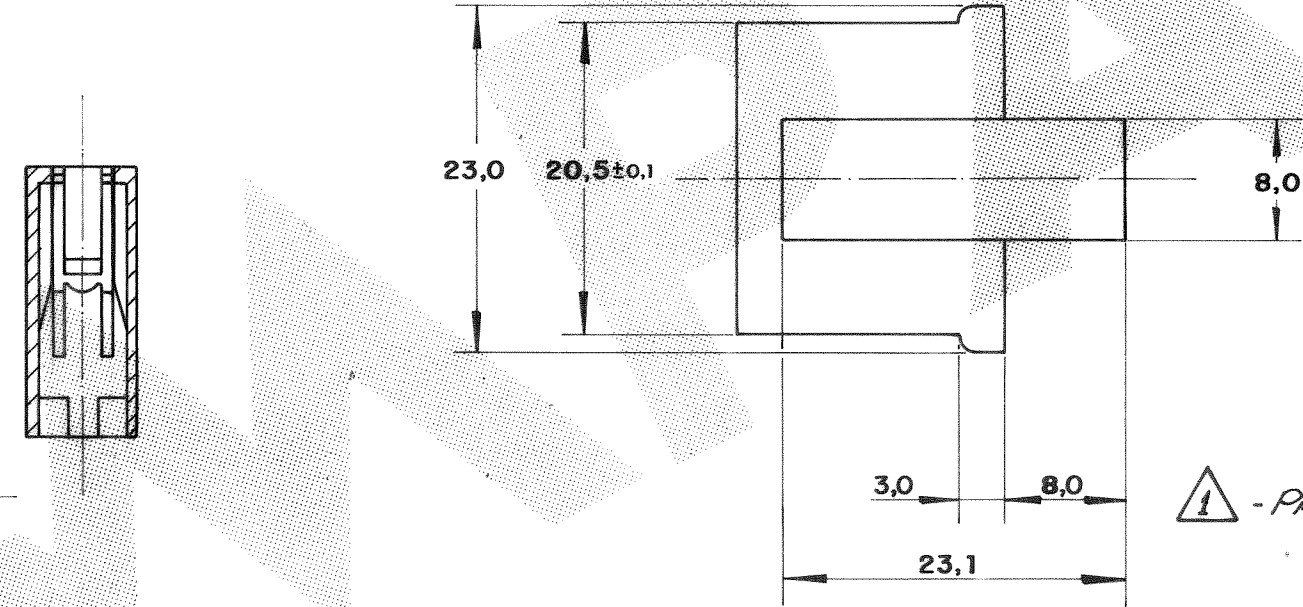

C 880 192

DO NOT SCALE
DIMENSIONS IN

METRIC

3rd ANGLE PROJECTION

Seção A-A

⚠ - PRODUCT WITHOUT VW TRADEMARK (JUST FOR PN-880192-2)

171 971 835 A	NATURAL	NYLON 6-6	880 192 - 1
VW PART NUMBER	FINISH	MATERIAL	PART NUMBER
CUSTOMER DWG for REFERENCE ONLY		THIS DRAWING IS UNPUBLISHED RELEASED FOR PUBLICATION	
		© COPYRIGHT 1983 BY AMP DO BRASIL LTDA S.P. ALL INTERNATIONAL RIGHTS RESERVED AMP PRODUCTS MAY BE COVERED BY U.S. AND FOREIGN PATENTS AND/OR PATENTS PENDING.	
		TOLERANCES UNLESS OTHERWISE STATED	INS. DIA. RANGE
		DEC. ± 0,5	WIRE RANGE
		ANGLES ± 1°	SCALE
		DR. <i>[Signature]</i> JAN, 20/83	AMP AMP do BRASIL LTDA. São Paulo, Brasil
D REVISADO By ECR05.009783 H.C. W.L.S. 24/06/05	C REVISADO ECN-3400 Briz JRH 01-10-92	DESCRIPTION 5 WAY .110 FAST-IN-ON REC. HSG.	
B REVISADO L.C. 28-12-87	A ERA P82-29192 G.M. T.V. 20.1.83	DWG NO A3 C 880 192	
ISS REVISION RECORD	DR CHK DATE	SHEET 1 OF 1	