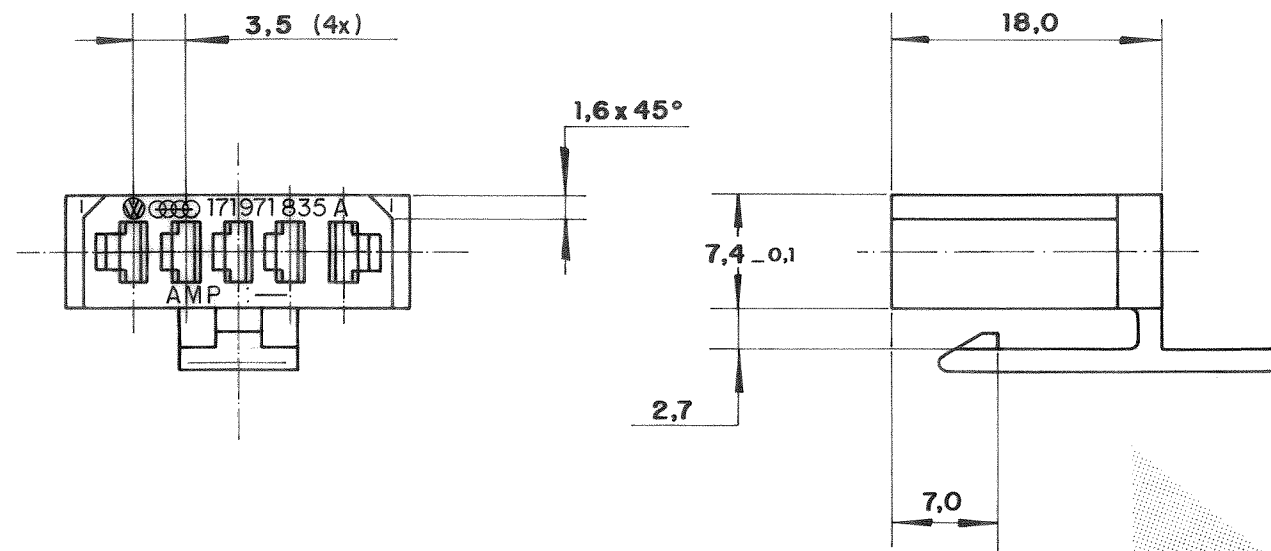

C 880 192

DO NOT SCALE
DIMENSIONS IN

METRIC

3rd ANGLE PROJECTION

Seção A-A

⚠ - PRODUCT WITHOUT VW TRADEMARK (JUST FOR PN-880192-2)

171 971 835 A	NATURAL	NYLON 6-6	880 192 - 1
VW PART NUMBER	FINISH	MATERIAL	PART NUMBER
CUSTOMER DWG for REFERENCE ONLY		THIS DRAWING IS UNPUBLISHED RELEASED FOR PUBLICATION	
		© COPYRIGHT 1983 BY AMP DO BRASIL LTDA S.P. ALL INTERNATIONAL RIGHTS RESERVED AMP PRODUCTS MAY BE COVERED BY U.S. AND FOREIGN PATENTS AND/OR PATENTS PENDING.	
		TOLERANCES UNLESS OTHERWISE STATED	INS. DIA. RANGE
		DEC. ± 0,5	WIRE RANGE
		ANGLES ± 1°	SCALE
		DR. <i>[Signature]</i> JAN, 20/83	AMP AMP do BRASIL LTDA. São Paulo, Brasil
D REVISADO By ECR05.009783 H.C. W.L.S. 24/06/05	C REVISADO ECN-3400 Briz JRH 01-10-92	DESCRIPTION 5 WAY .110 FAST-IN-ON REC. HSG.	
B REVISADO L.C. 28-12-87	A ERA P82-29192 G.M. T.V. 20.1.83	DWG NO A3 C 880 192	
ISS REVISION RECORD	DR CHK DATE	SHEET 1 OF 1	