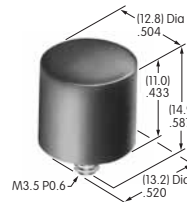

AT414
.520" Dia. Screw-on Cap
PBT
Colors: A B C D E F G H
Series: MB20 SB SCB WB

AT415
Bat Lever Cap
Polyethylene
Colors: A B C E F G
Series: E M M2T