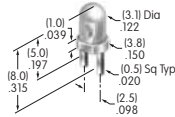

AT615
Neon Lamp
Volts: 110
Series: KB
T-1 Bi-pin

AT617
Single Element LED
Colors: C E F
Used for AT212 Bezel

AT618
Single Element LED
Colors: C E F
Used for AT213 Bezel

AT621
6-element Bicolor LED
Colors: CF
Series: YB
T-1½ Bi-pin

AT622
Double Element LED
Colors: C E F
Series: MLW
T-1¼ Pilot Slide Base

AT624
Single Element LED
Color: G
Series: HB
T-1 Bi-pin

AT625
Single Element LED
Color: G
Series: KB LB YB
T-1 Bi-pin

AT627
4-element LED
With Resistor; Volts: 5 12 24
Colors: C D F
Series: LB
T-1 Bi-pin

AT628
Double Element LED
Colors: C D F
Series: YB
T-1 Bi-pin

AT629
Single Element LED
Color: B
Series: HB
T-1 Bi-pin

AT630
Single Element LED
Color: F
Series: HB
T-1 Bi-pin

AT631
Single Element LED
Color: B
Series: KB LB YB
T-1 Bi-pin

AT632
Single Element LED
Color: F
Series: KB LB YB
T-1 Bi-pin

AT633
Single Element LED
Colors: C D F
Series: HB
T-1 Bi-pin

AT634 ← **NEW**
Single Element LED
Colors: C D F
Series: KB YB
T-1¼ Bi-pin

AT635 ← **NEW**
Single Element LED
Colors: C D F
Series: KB LB
T-1½ Bi-pin

Color Codes: A Black B White C Red D Amber E Yellow F Green G Blue H Gray J Clear