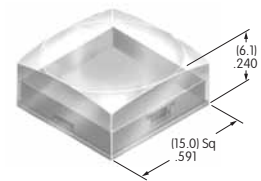

Color Codes: A Black B White C Red D Amber E Yellow F Green G Blue H Gray J Clear