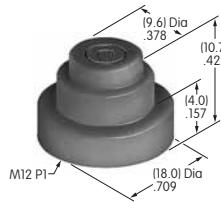

AT4051
Spot Illuminated Cap
Polycarbonate
Colors: AB
Series: KB