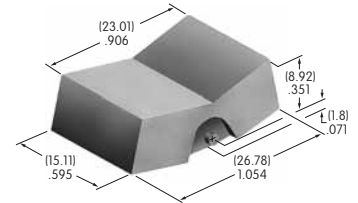

AT4149
.365" Wide Paddle
Polyamide
Colors: A B C E F G H
Series: M M2T P

AT4150
.450" Wide Rocker
Polyamide
Colors: A B C E F G H
Series: M M2T

AT4151
.450" Wide Paddle
Polyamide
Colors: A B C E F G H
Series: M M2T

AT4152
Tubular Key
Nickel/brass
Series: CKL

AT4153
Flat Key
Chrome/brass
Series: CKL

AT4156
.595" Wide Rocker
Polyamide
Colors: A B C E F G H
Series: M P

AT4157
.595" Wide Paddle
Polyamide
Colors: A B C E F G H
Series: M P

AT4158
Square Cap for Bright LED
Polycarbonate
Colors: JC JD JF
Series: KB

AT4159
Rectangular Cap for Bright LED
Polycarbonate
Colors: JC JD JF
Series: KB

AT4160
Round Cap for Bright LED
Polycarbonate
Colors: JC JD JF
Series: KB

Color Codes: A Black B White C Red D Amber E Yellow F Green G Blue H Gray J Clear