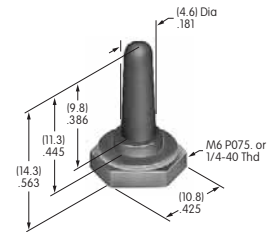

AT420
Rocker
Polycarbonate
Colors: B J
Series: LW

AT421
Filter for AT420
Polycarbonate
Colors: B C D E F G
Series: LW

AT422
Slip-on Cap
Polyethylene
Colors: A B C E F G
Series: SB40

AT423
Push-Pull Knob
Polyamide
Colors: A C
Series: SB282

AT424
Push-Pull Knob
Phenolic resin
Colors: A
Series: SB862

AT426
Solid Colored Paddle
Polycarbonate
Colors: A B C D E F G
Series: MLW

AT427
Cap for Locking Lever (code L)
Bright nickel
Brushed or colored aluminum
Colors: A C G 9
Series: M

AT428 (M-metric H-inch)
Splashproof Boot
Silicone rubber
Color: A
Series: E M P

AT429
Indicator Cap
Polycarbonate
Colors: B C D E F G
Series: P01

AT431
Large Rotary Knob
Phenolic resin
Color: A
Series: HS PS TS

AT432
Small Rotary Knob
Phenolic resin
Color: A
Series: HS PS TS

AT433
Knob for Miniature Rotaries
Polyacetal
Color: A
Series: DRA MR

Color Codes: A Black B White C Red D Amber E Yellow F Green G Blue H Gray J Clear