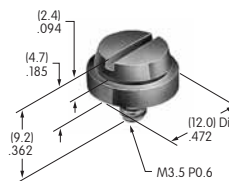

AT080
Screw Adaptor for AT452 & AT454
Brass

Series: MB20 SCB