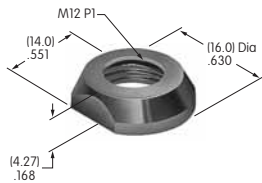

AT056
Dress Cap Nut
Chrome/brass
Series: M P S