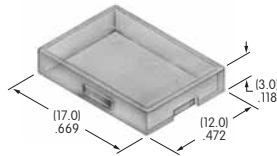

AT4118
Diffuser for AT4117 Rectangular Transparent Cap
Polycarbonate
Colors: B C D F
Series: UB