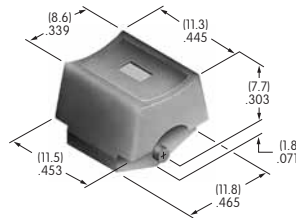

AT467
Short Paddle
Polyamide
Colors: A B C E F G H
Series: A B M