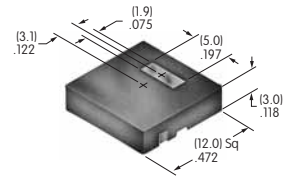

AT4100s

AT4103
Small Color Tipped Knob
Polyester with polyamide tip
Base Color: A
Tip Colors: A B C E F G H
Series: DRA MR

AT4104
Large Color Tipped Knob
Polyester with polyamide tip
Base Color: A
Tip Colors: A B C E F G H
Series: DRA MR

AT4115
Dust Cover
Lid: Polyvinyl chloride
Base: Polyamide
Series: YB

AT4116
Rectangular Opaque Cap for Nonilluminated
Polycarbonate
Colors: A B C E F G
Series: UB

AT4117
Rectangular Transparent Cap for Illuminated
Polycarbonate
Colors: C D F J
Series: UB

AT4118
Diffuser for AT4117 Rectangular Transparent Cap
Polycarbonate
Colors: B C D F
Series: UB

AT4119
Square Spot Illuminated Cap
Polycarbonate
Color: AB
Series: UB

AT4120
Rectangular Spot Illuminated Cap
Polycarbonate
Colors: AB
Series: UB

AT4124
Actuator Key
Chrome/brass
Series: SK

AT4125
LED Rocker
Polycarbonate
Colors: B C E F
Series: MLW

AT4126
Splash Cover
Polyvinyl chloride & polyamide
Color: A
Series: JWJ

Color Codes: A Black B White C Red D Amber E Yellow F Green G Blue H Gray J Clear