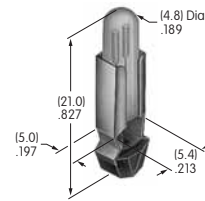

AT604
Incandescent Lamp
Volts: 6 14 28
Series: DLB
T-1 ¼ Midget Groove Base