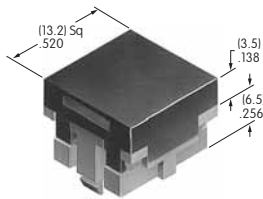

AT485
Square Solid Colored Cap
Polycarbonate
Colors: A BB CB CC EB
FB FF GB GG
Series: KB