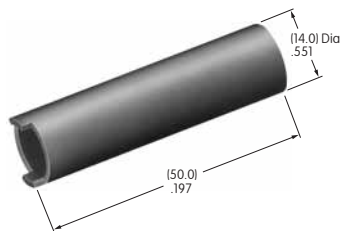

AT109
Cap Extractor
Stainless Steel
Series: HB LB KB UB YB