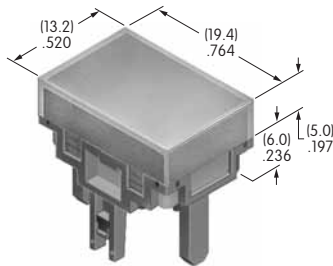

AT4176 ← *NEW*
Square Cap for Bright LED
 Polycarbonate
 Colors: JB JC JD JF
 Series: LB

AT4177 ← *NEW*
Rectangular Cap for Bright LED
 Polycarbonate
 Colors: JB JC JD JF
 Series: LB

AT4178 ← *NEW*
Round Cap for Bright LED
 Polycarbonate
 Colors: JB JC JD JF
 Series: LB