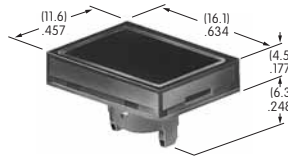

AT4023
Rectangular Cap for LED
Polycarbonate
Colors: JB JC JD JF
Series: KB