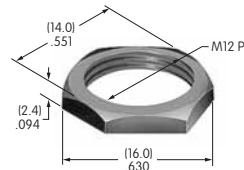

AT503
Hex Face Nut
 Chrome/brass
 Series: M P S SB WB WT

AT504
Knurled Face Nut
 Chrome/brass
 Series: M P S SB WB WT

AT506
Locking Ring
 Chromate/zinc/steel
 Series: M MB20 SB

AT507 (M-metric H-inch)
Locking Ring
 Chromate/zinc/steel
 Series: E EB M MB20 MB24 MR P