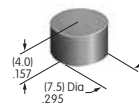

AT480
Square Spot Illuminated Cap
Polycarbonate
Cap Colors: A B C F
LED Colors: C D F CF
Series: LB

AT484
Square Nonilluminated Cap
Polycarbonate
Colors: A B C E F G H
Series: LB

AT485
Square Solid Colored Cap
Polycarbonate
Colors: A BB CB CC EB
FB FF GB GG
Series: KB

AT486
Round Solid Colored Cap
Polycarbonate
Colors: A BB CB CC EB
FB FF GB GG
Series: KB

AT487
Square Colored Insert Cap
Polycarbonate
Colors: JB JC JE JF JG
Series: KB

AT488
Round Colored Insert Cap
Polycarbonate
Colors: JB JC JE JF JG
Series: KB

AT489
Square Cap for LED
Polycarbonate
Colors: JB JC JD JF
Series: KB

AT490
Round Cap for LED
Polycarbonate
Colors: JB JC JD JF
Series: KB

AT494
Protective Guard
Polycarbonate & polyamide
Series: KB

AT495
Splash Cover
Polyamide & polyvinyl chloride
Series: KB

AT496
.295" Dia. Cap
Polyamide
Colors: A B C
Series: AB BB FB M2B MB24

AT497
End Barrier
Polyamide
Colors: A
Series: LB

Color Codes: A Black B White C Red D Amber E Yellow F Green G Blue H Gray J Clear