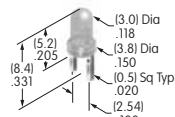

AT633
Single Element LED
Colors: C D F
Series: HB
T-1 Bi-pin