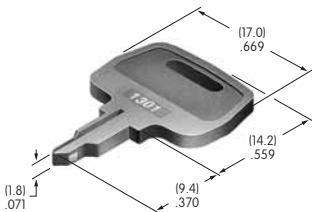

AT4082
Actuator Key
Chrome/zinc alloy
Series: SK