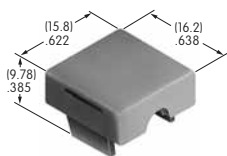

AT429
Indicator Cap
Polycarbonate
Colors: B C D E F G
Series: P01

AT431
Large Rotary Knob
Phenolic resin
Color: A
Series: HS PS TS