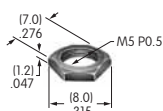

AT536
Hex Nut
Nickel/brass
Series: FB