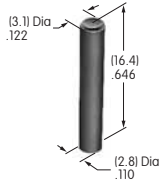

AT460
Long Plastic Toggle Tip
Polyethylene
Colors: A B C E F G
Series: M