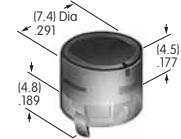

AT4169

Round Indicator Cap for Bright LED

Polycarbonate

Colors: CB DB FB

Series: HB