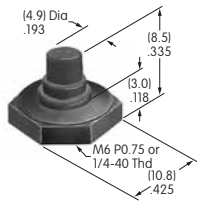

AT4042 (M-metric H-inch)
Waterproof Boot for Alternate
Silicone Rubber
Series: MB

AT4043
Waterproof Boot
Silicone Rubber
Series: MB WB