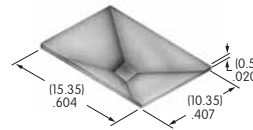

AT4119
Square Spot Illuminated Cap
Polycarbonate
Color: AB
Series: UB