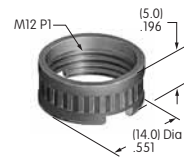

AT057
Mounting Nut
Nickel/brass
Series: KB