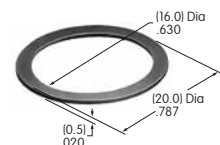

AT541
O-ring for Panel Seal with AT4115
Nitrile butadiene rubber
Series: YB

Color Codes: A Black B White C Red D Amber E Yellow F Green G Blue H Gray J Clear