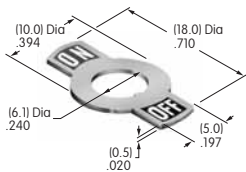

AT209
ON-OFF Plate for 6mm Threaded Bushing
 Nickel/brass
 Series: E M P

Color Codes: A Black B White C Red D Amber E Yellow F Green G Blue H Gray J Clear

AT210
ON-OFF Plate for 6mm
Threaded Bushing
 Nickel/aluminum
 Colors: Red & black ink
 Series: E M P