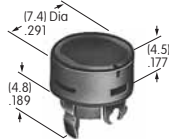

AT4167

Round Cap for Bright LED

Polycarbonate

Colors: CB DB FB

Series: HB