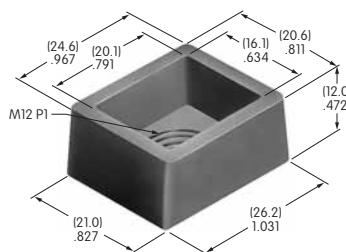

AT454
Round Insert
Polycarbonate
Colors: A B C F G H
Series: MB20 SCB
Used with Screw Adaptor AT080

AT455
Round Shroud
Polycarbonate
Colors: A B H
Series: MB20 SCB