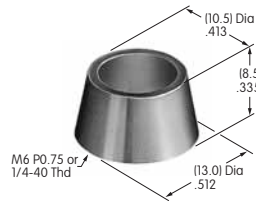

AT512C (M-metric H-inch)
Conical Nut
Chrome/brass
Series: EB MB20