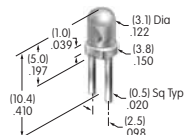

AT632
Single Element LED
Color: F
Series: KB LB YB
T-1 Bi-pin