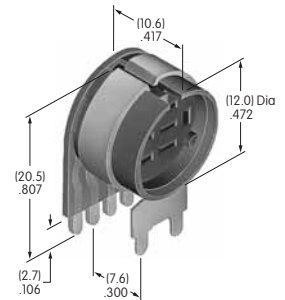

Series: HB

AT074
Mounting Nut for LB Panel Seal
Chromate/brass

Series: LB

AT075
O-ring for LB Panel Seal
Nitrile butadiene rubber

Series: LB

AT077
Single Pole Right Angle PC Adaptor
Fiberglass reinforced polyamide

Series: KB

AT078
.315" Dia. Screw-on Cap
Polystyrene

Colors: A B C E F G H
Series: MB20 SCB WB

AT079
.394" Dia. Screw-on Cap
Polystyrene

Colors: A B C E F G H
Series: MB20 SCB WB

AT080
Screw Adaptor for AT452 & AT454
Brass