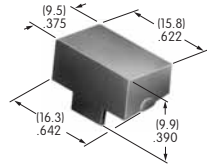

AT422
Slip-on Cap
Polyethylene
Colors: A B C E F G
Series: SB40