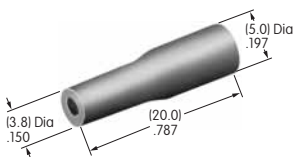

AT107
Lamp Extractor
Polyvinyl chloride
Series: KB LW MLW YB

AT108
Socket Wrench
Aluminum
Series: KB