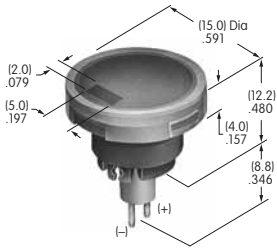

AT3011
Round Spot Illuminated Cap with Built-in LED
Polycarbonate
Cap Colors: JA JB JC JE JF
LED Colors: C D F CF
Voltages: 2 5 12 24
Series: YB

AT3012
Rectangular Spot Illuminated Cap with Built-in LED
Polycarbonate
Cap Colors: JA JB JC JE JF
LED Colors: C D F CF
Voltages: 2 5 12 24
Series: YB