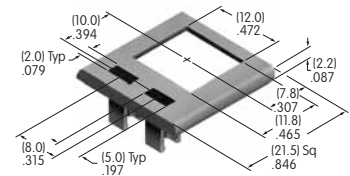

AT210
ON-OFF Plate for 6mm
Threaded Bushing
Nickel/aluminum
Colors: Red & black ink
Series: E M P

AT211
ON-OFF Plate for 6mm
Threaded Bushing
Nickel/aluminum
Colors: Red & black enamel
Series: E M P

AT212
Bezel with 2 AT617 LEDs
Polycarbonate
Color: A
Series: EB M MB24

AT213
Bezel with 2 AT618 LEDs
Polycarbonate
Color: A
Series: EB M MB24

AT214
ON-OFF Plate for 12mm
Threaded Bushing
Nickel/aluminum
Colors: Red & black ink
Series: M P S

AT215
ON-OFF Plate for 12mm
Threaded Bushing
Nickel/aluminum
Colors: Red & black enamel
Series: M P S

AT217
Small Bezel
Polyamide
Colors: A B H
Series: JWM

AT218
Large Bezel
Polyamide
Colors: A B H
Series: JWJ

AT400s

AT401
Splashproof Boot Assembly
Nitrile butadiene rubber for A
Ethylene propylene rubber for H
Colors: A H
Series: M P S WT

AT401P
O-ring
Natural rubber
Color: A
Series: M MB2000 WB WT TL

AT402
Splashproof Boot
Silicone rubber for A C E F
Ethylene propylene rubber for H
Colors: A C E F H
Series: M P S

Color Codes: A Black B White C Red D Amber E Yellow F Green G Blue H Gray J Clear