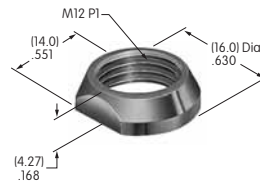

AT056T
Threaded Through Dress Nut
Chrome/brass
Series: M P S