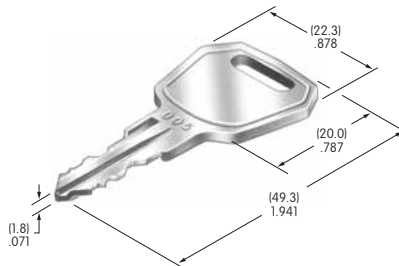

AT4156
.595" Wide Rocker
Polyamide
Colors: A B C E F G H
Series: M P