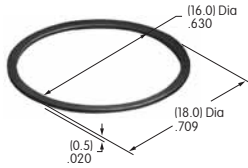

AT089
O-ring for YB Panel Seal
Nitrile butadiene rubber
Series: YB