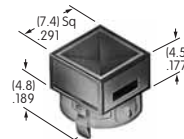

AT4168

Square Indicator Cap for Bright LED

Polycarbonate

Colors: CB DB FB

Series: HB