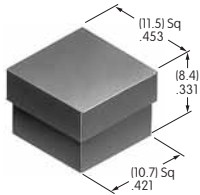

AT465
.453" Square Cap
Polycarbonate
Colors: A B C E F G H
Series: EB MB24

AT466
.453" False Illuminated Rocker
Polycarbonate
Cap Color: A
Window Color: B/C
Series: M