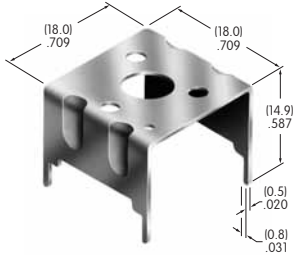

AT543
Support Bracket
Tin/steel
Series: MRK

AT546
Mounting Bracket for Block Mounting
Tin-lead/phosphor bronze
Series: GB2