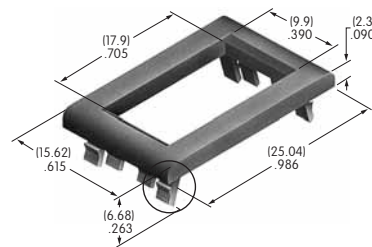

AT063
Washer
Nitrile butadiene rubber
Color: A
Series: B Threaded Bushing

AT064-1
Panel Frame for Rocker & Paddle .365" Wide
Polyamide
Color: A
Series: M

AT064-1 accommodates panel thickness 1.2~2.3mm (.047~.090")