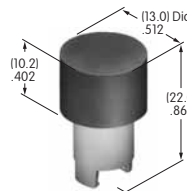

AT418
.512" Dia. Solid Colored Cap
Polycarbonate
Colors: B C D E F G
Series: DLB