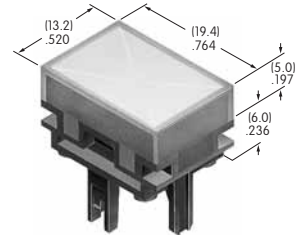

AT4127
Sculptured Rocker
Polycarbonate
Colors: B C E F
Series: MLW

AT4128
Round Cap for Super Bright LED
Polycarbonate
Colors: JB
Series: LB

AT4129
Square Cap for Super Bright LED
Polycarbonate
Colors: JB
Series: LB

AT4130
Rectangular Cap for Super Bright LED
Polycarbonate
Colors: JB
Series: LB

AT4131
Round Cap for Super Bright LED
Polycarbonate
Colors: JB
Series: LB Panel Seal

AT4132
Round Cap for Bright & Super Bright LED
Polycarbonate
Colors: JB
Series: KB

AT4133
Square Cap for Bright & Super Bright LED
Polycarbonate
Colors: JB
Series: KB

AT4134
Rectangular Cap for Bright & Super Bright LED
Polycarbonate
Colors: JB
Series: KB

AT4137
Rectangular Cap
PBT
Colors: A B C
Series: GB2

AT4139
Square Flat Cap
Polycarbonate
Colors: A B C H
Series: JB

Color Codes: A Black B White C Red D Amber E Yellow F Green G Blue H Gray J Clear