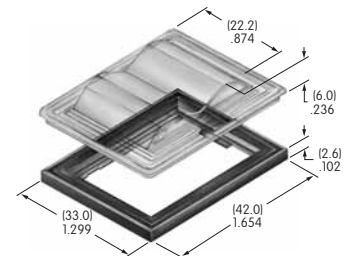

AT4120
Rectangular Spot Illuminated Cap
 Polycarbonate
 Colors: AB
 Series: UB

AT4124
Actuator Key
 Chrome/brass
 Series: SK

AT4125
LED Rocker
 Polycarbonate
 Colors: B C E F
 Series: MLW

AT4126
Splash Cover
 Polyvinyl chloride & polyamide
 Color: A
 Series: JWJ