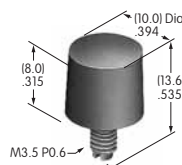

Series: KB

AT078
.315" Dia. Screw-on Cap
Polystyrene

Colors: A B C E F G H
Series: MB20 SCB WB

AT079
.394" Dia. Screw-on Cap
Polystyrene

Colors: A B C E F G H
Series: MB20 SCB WB

AT080
Screw Adaptor for AT452 & AT454
Brass