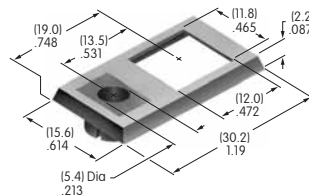

AT209
ON-OFF Plate for 6mm Threaded Bushing
 Nickel/brass
 Series: E M P

Color Codes: A Black B White C Red D Amber E Yellow F Green G Blue H Gray J Clear

AT210
ON-OFF Plate for 6mm
Threaded Bushing
 Nickel/aluminum
 Colors: Red & black ink
 Series: E M P