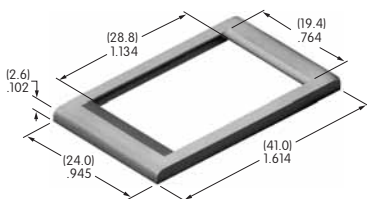

AT206
Bezel
Polycarbonate
Colors: A B C E F G H
Series: LW

AT207
Bezel
Polycarbonate
Colors: A B C E F G H
Series: EB MB24