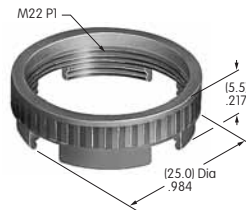

AT074
Mounting Nut for LB Panel Seal
Chromate/brass

Series: LB