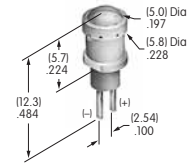

AT621
6-element Bicolor LED
Colors: CF
Series: YB
T-1½ Bi-pin