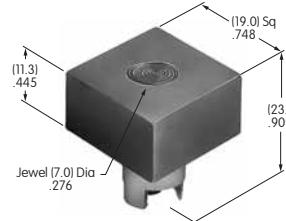

AT461
.476" Wide Paddle
 Polycarbonate
 Colors: A B C E F G H
 Series: M M2T

AT463
.748" Sq. Spot Illuminated Cap
 Polycarbonate
 Color: A
 Series: DLB

AT464
.748" Dia. Spot Illuminated Cap
 Polycarbonate
 Color: A
 Series: DLB