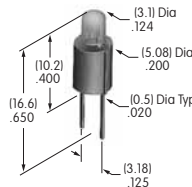

AT611
Incandescent Lamp
Volts: 5 12
Series: KB YB
T-1 Bi-pin