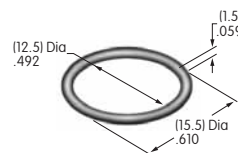

AT537
O-ring
Nitrile butadiene rubber
Series: S