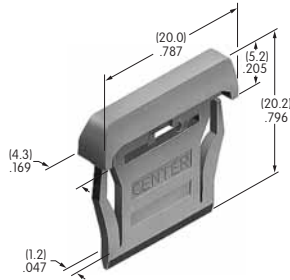

AT500s

AT501 (M-metric H-inch)
Knurled Face Nut
Chrome/brass
Series: E EB M MB20 MB24 P

AT503
Hex Face Nut
Chrome/brass
Series: M P S SB WB WT

AT504
Knurled Face Nut
Chrome/brass
Series: M P S SB WB WT

AT506
Locking Ring
Chromate/zinc/steel
Series: M MB20 SB

AT507 (M-metric H-inch)
Locking Ring
Chromate/zinc/steel
Series: E EB M MB20 MB24 MR P

AT508
Internal Tooth Lockwasher
Chromate/zinc/steel
Series: M P S SB SK TL WB WT

AT509
Internal Tooth Lockwasher
Chromate/zinc/steel
Series: DRA M MR P S SB

Color Codes: A Black B White C Red D Amber E Yellow F Green G Blue H Gray J Clear