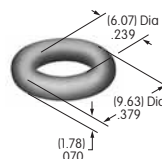

AT511 (M-metric H-inch)
Knurled Cap Nut
Chrome/brass
Series: E EB M MB20 MB24 P

AT512 (M-metric H-inch)
Conical Nut
Chrome/brass
Series: EB MB20

AT512C (M-metric H-inch)
Conical Nut
Chrome/brass
Series: EB MB20

AT513H
Hex Nut
Nickel/brass
Series: M MB20 MB24

AT513M
Hex Nut
Nickel/brass
Series: B DRA E EB M MB20 MR P

AT515 (M-metric H-inch)
Locking Ring for D Flat Bushing
Chromate/zinc/steel
Series: DRA M MB24

AT516
O-ring
Nitrile butadiene rubber
Series: M MB20

AT517
Mounter for Square Cap
Glass fiber reinforced polyamide
Color: A
Series: DLB

AT518
Locking Ring
Chromate/zinc/steel
Series: HS PS TS

AT520
Lockwasher
Chromate/zinc/steel
Series: HS PS TS

AT526
Hex Mounting Nut
Nickel/steel
Series: HS PS TS

AT527 (M-metric H-inch)
Hex Mounting Nut
Nickel/steel
Series: M P S SB SK

Color Codes: A Black B White C Red D Amber E Yellow F Green G Blue H Gray J Clear