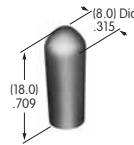

AT407
.394" Dia. Screw-on Cap
PBT
Colors: A B C E F G H
Series: MB20