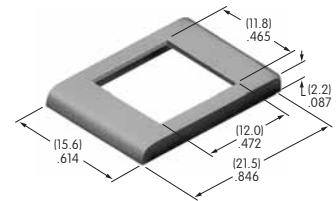

AT2100s

AT2107
Bezel
Polyamide
Colors: A B C E F G H
Series: M M2100