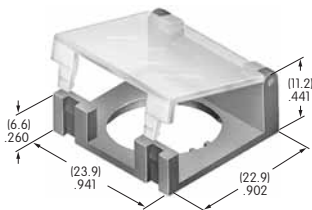

AT4072
Protective Guard
Lid: Polycarbonate
Base: Glass fiber reinforced polycarbonate
Series: YB

AT4073
Square Opaque Cap for Nonilluminated
Polycarbonate
Colors: A B C E F G
Series: UB