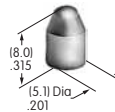

AT420
Rocker
Polycarbonate
Colors: B J
Series: LW

AT421
Filter for AT420
Polycarbonate
Colors: B C D E F G
Series: LW

AT422
Slip-on Cap
Polyethylene
Colors: A B C E F G
Series: SB40

AT423
Push-Pull Knob
Polyamide
Colors: A C
Series: SB282

AT424
Push-Pull Knob
Phenolic resin
Colors: A
Series: SB862

AT426
Solid Colored Paddle
Polycarbonate
Colors: A B C D E F G
Series: MLW

AT427
Cap for Locking Lever (code L)
Bright nickel
Brushed or colored aluminum
Colors: A C G 9
Series: M

AT428 (M-metric H-inch)
Splashproof Boot
Silicone rubber
Color: A
Series: E M P

AT429
Indicator Cap
Polycarbonate
Colors: B C D E F G
Series: P01

AT431
Large Rotary Knob
Phenolic resin
Color: A
Series: HS PS TS

AT432
Small Rotary Knob
Phenolic resin
Color: A
Series: HS PS TS

AT433
Knob for Miniature Rotaries
Polyacetal
Color: A
Series: DRA MR

Color Codes: A Black B White C Red D Amber E Yellow F Green G Blue H Gray J Clear