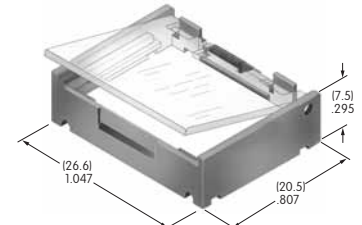

AT4172

Spring Loaded Protective Guard

Polycarbonate & Polyamide

Coil Spring: Stainless Steel

Series: LB UB

← NEW

Color Codes: A Black B White C Red D Amber E Yellow F Green G Blue H Gray J Clear