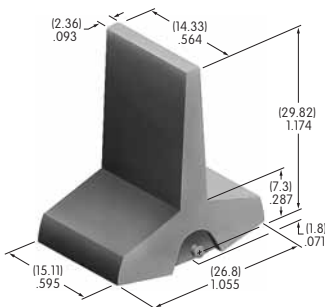

AT4157
.595" Wide Paddle
Polyamide
Colors: A B C E F G H
Series: M P

AT4158
Square Cap for Bright LED
Polycarbonate
Colors: JC JD JF
Series: KB

AT4159
Rectangular Cap for Bright LED
Polycarbonate
Colors: JC JD JF
Series: KB