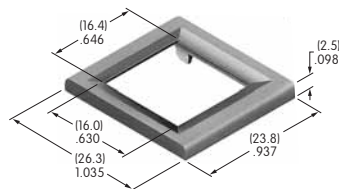

AT9000s

AT9201
Bezel
Polycarbonate
Colors: A B C E F G H
Series: MLW