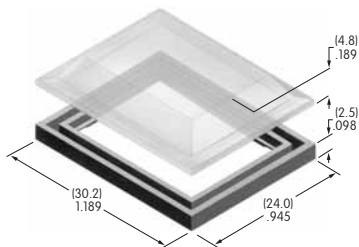

AT4012
Round Solid Colored Cap
Polycarbonate
Colors: BJ CJ EJ FJ GJ
Series: LB