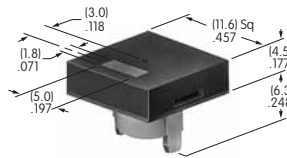

AT4052
Spot Illuminated Cap
Polycarbonate
Colors: AB
Series: HB