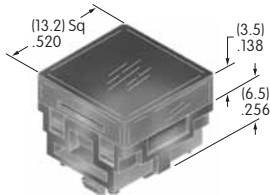

AT4176 ← *NEW*
Square Cap for Bright LED
Polycarbonate
Colors: JB JC JD JF
Series: LB