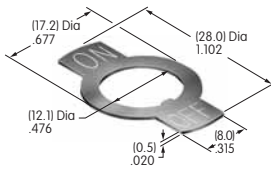

AT111
Lamping Tool
 Stainless steel
 Series: HB KB YB

AT112
Socket Wrench
 Nickel/brass
 Series: LB

AT200s

AT201
ON-OFF Plate for 12mm Threaded Bushing
 Nickel/brass
 Series: M P S

AT202
ON-OFF Plate for 12mm Threaded Bushing
 Nickel/aluminum
 Colors: Red & black enamel
 Series: M P S