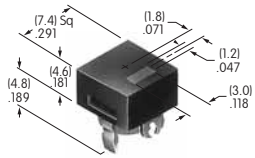

AT4034
Round Indicator Cap
Polycarbonate
Colors: JB
Series: HB

AT4035
Square Nonilluminated Cap
Polycarbonate
Colors: A B C E F G
Series: HB

AT4036
Round Nonilluminated Cap
Polycarbonate
Colors: B C E F G
Series: HB

AT4041 (M-metric H-inch)
Waterproof Boot for Momentary
Silicone Rubber
Series: MB

AT4042 (M-metric H-inch)
Waterproof Boot for Alternate
Silicone Rubber
Series: MB

AT4043
Waterproof Boot
Silicone Rubber
Series: MB WB

AT4051
Spot Illuminated Cap
Polycarbonate
Colors: AB
Series: KB

AT4052
Spot Illuminated Cap
Polycarbonate
Colors: AB
Series: HB

AT4054
Round Solid Colored Cap
Polycarbonate
Colors: BJ CJ EJ FJ GJ
Series: LB Panel Seal

AT4055
Round Colored Insert Cap
Polycarbonate
Colors: JB JC JE JF JG
Series: LB Panel Seal

AT4056
Round Cap for LED
Polycarbonate
Colors: JB JC JD JF
Series: LB Panel Seal

AT4057
Protective Guard for Rectangular
Polycarbonate
Series: LB

Color Codes: A Black B White C Red D Amber E Yellow F Green G Blue H Gray J Clear