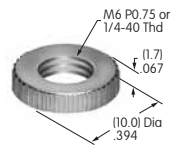

AT503
Hex Face Nut
 Chrome/brass
 Series: M P S SB WB WT

AT504
Knurled Face Nut
 Chrome/brass
 Series: M P S SB WB WT

AT506
Locking Ring
 Chromate/zinc/steel
 Series: M MB20 SB

AT507 (M-metric H-inch)
Locking Ring
 Chromate/zinc/steel
 Series: E EB M MB20 MB24 MR P