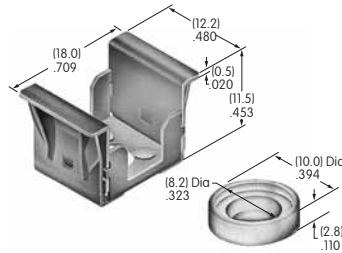

AT531
Panel Mount for Single or Double Pole
Polyamide & polyacetel
Colors: A B C E F G H
Series: A AB

AT532 (M-metric H-inch)
Dress Cap Nut
Nickel/brass
Series: E EB M MB20 MB24 P

AT532T (M-metric H-inch)
Threaded Through Dress Nut
Nickel/brass
Series: E EB M MB20 MB24 P

AT533T (M-metric H-inch)
Threaded Through Dress Nut
Nickel/brass
Series: E EB M MB20 MB24 P

AT535
O-ring for MR Panel Seal
Nitrile butadiene rubber
Series: MR

AT536
Hex Nut
Nickel/brass
Series: FB

AT537
O-ring
Nitrile butadiene rubber
Series: S