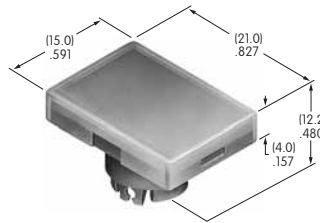

AT3010
Square Spot Illuminated Cap with Built-in LED
Polycarbonate
Cap Colors: JA JB JC JE JF
LED Colors: C D F CF
Voltages: 2 5 12 24
Series: YB