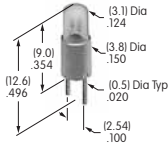

AT615
Neon Lamp
Volts: 110
Series: KB
T-1 Bi-pin