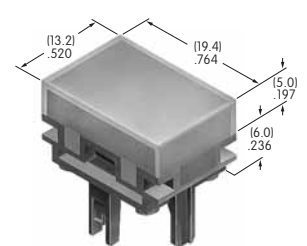

AT4017
Round Nonilluminated Cap
Polycarbonate
Colors: A B C E F G H
Series: LB

AT4021
Rectangular Solid Colored Cap
Polycarbonate
Colors: A BB CB CC EB
FB FF GB GG
Series: KB

AT4022
Rectangular Colored Insert Cap
Polycarbonate
Colors: JB JC JE JF JG
Series: KB

AT4023
Rectangular Cap for LED
Polycarbonate
Colors: JB JC JD JF
Series: KB

AT4024
Protective Guard
Polycarbonate & polyamide
Series: KB

AT4025
Rectangular Splash Cover
Polyvinyl chloride & polyamide
Series: KB

AT4026
Rectangular Solid Colored Cap
Polycarbonate
Colors: BJ CJ EJ FJ GJ
Series: LB

AT4027
Rectangular Colored Insert Cap
Polycarbonate
Colors: JB JC JE JF JG
Series: LB

AT4030
Rectangular Nonilluminated Cap
Polycarbonate
Colors: A B C E F G H
Series: LB

AT4031
Square Cap for Bright & Super Bright LED
Polycarbonate
Colors: JB
Series: HB

AT4032
Round Cap for Bright & Super Bright LED
Polycarbonate
Colors: JB
Series: HB

AT4033
Square Indicator Cap
Polycarbonate
Colors: JB
Series: HB

Color Codes: A Black B White C Red D Amber E Yellow F Green G Blue H Gray J Clear