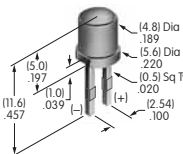

AT635 ← **NEW**
Single Element LED
Colors: C D F
Series: KB LB
T-1½ Bi-pin