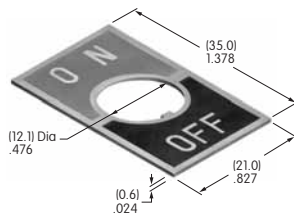

AT215
ON-OFF Plate for 12mm
Threaded Bushing
Nickel/aluminum
Colors: Red & black enamel
Series: M P S

AT217
Small Bezel
Polyamide
Colors: A B H
Series: JWM