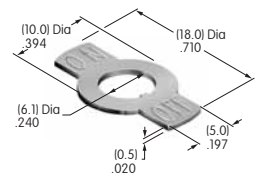

AT209
ON-OFF Plate for 6mm Threaded Bushing
 Nickel/brass
 Series: E M P

Color Codes: A Black B White C Red D Amber E Yellow F Green G Blue H Gray J Clear

AT210
ON-OFF Plate for 6mm
Threaded Bushing
 Nickel/aluminum
 Colors: Red & black ink
 Series: E M P