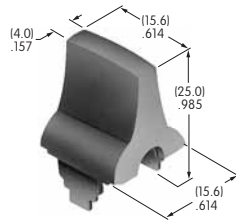

AT422
Slip-on Cap
 Polyethylene
 Colors: A B C E F G
 Series: SB40

AT423
Push-Pull Knob
 Polyamide
 Colors: A C
 Series: SB282

AT424
Push-Pull Knob
 Phenolic resin
 Colors: A
 Series: SB862

AT426
Solid Colored Paddle
 Polycarbonate
 Colors: A B C D E F G
 Series: MLW