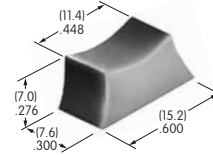

AT066
.300" Wide Rocker

Polyamide
Colors: A B C E F G
Series: A