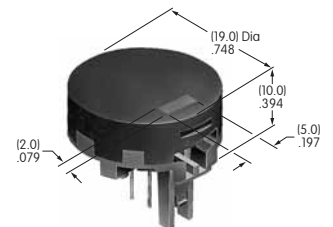

Color Codes: A Black B White C Red D Amber E Yellow F Green G Blue H Gray J Clear