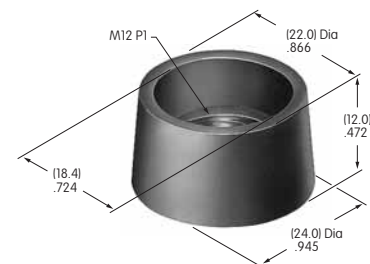

Color Codes: A Black B White C Red D Amber E Yellow F Green G Blue H Gray J Clear