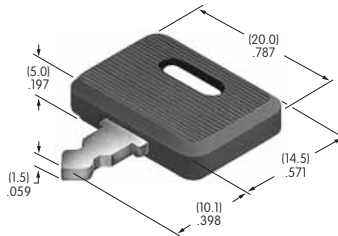

AT4080
Actuator Key
Bright nickel/brass with ABS resin handle
Color: A
Series: SK

AT4081
Actuator Key
Chrome/zinc alloy
Series: SK