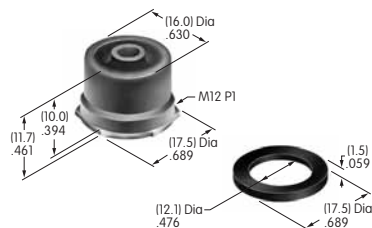

AT400s

AT401
Splashproof Boot Assembly
Nitrile butadiene rubber for A
Ethylene propylene rubber for H
Colors: A H
Series: M P S WT

AT401P
O-ring
Natural rubber
Color: A
Series: M MB2000 WB WT TL

AT402
Splashproof Boot
Silicone rubber for A C E F
Ethylene propylene rubber for H
Colors: A C E F H
Series: M P S