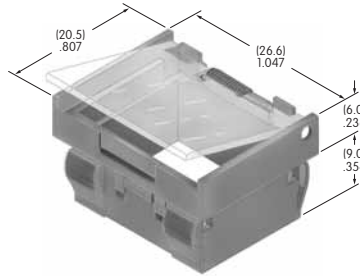

AT4174 ← *NEW*
Spring Loaded Protective Guard
Polycarbonate & Polyamide
Coil Spring: Stainless Steel
Series: UB