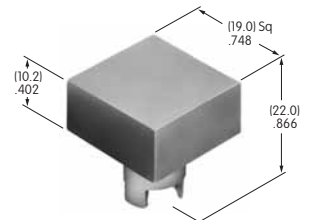

AT419
.748" Sq. Solid Colored Cap
Polycarbonate
Colors: B C D E F G
Series: DLB