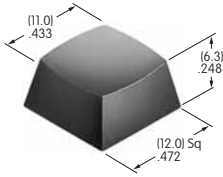

Color Codes: A Black B White C Red D Amber E Yellow F Green G Blue H Gray J Clear

AT4058
Sculptured Cap
 Polyamide
 Colors: A B C E F G H
 Series: JB

AT4059
Flat Cap
 Polycarbonate
 Colors: A B C E F G H
 Series: JB