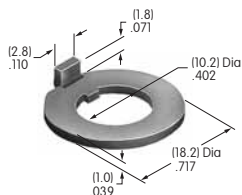

AT527A
Black Hex Face Nut
Chrome
Series: TL

AT518
Locking Ring
Chromate/zinc/steel
Series: HS PS TS

AT520
Lockwasher
Chromate/zinc/steel
Series: HS PS TS