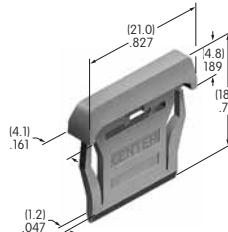

AT4144
Center Barrier
Polyamide
Color: A
Series: UB2