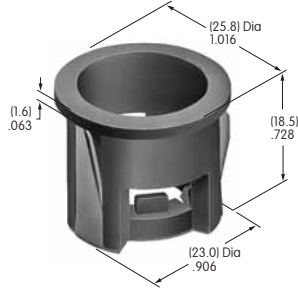

AT531
Panel Mount for Single or Double Pole
Polyamide & polyacetel
Colors: A B C E F G H
Series: A AB

AT532 (M-metric H-inch)
Dress Cap Nut
Nickel/brass
Series: E EB M MB20 MB24 P

AT532T (M-metric H-inch)
Threaded Through Dress Nut
Nickel/brass
Series: E EB M MB20 MB24 P

AT533T (M-metric H-inch)
Threaded Through Dress Nut
Nickel/brass
Series: E EB M MB20 MB24 P

AT535
O-ring for MR Panel Seal
Nitrile butadiene rubber
Series: MR

AT536
Hex Nut
Nickel/brass
Series: FB

AT537
O-ring
Nitrile butadiene rubber
Series: S

AT541
O-ring for Panel Seal with AT4115
Nitrile butadiene rubber
Series: YB

Color Codes: A Black B White C Red D Amber E Yellow F Green G Blue H Gray J Clear