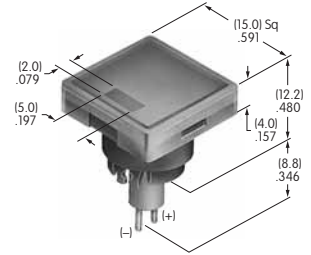

AT3004
Square Cap for Bright LED & Bicolor
Polycarbonate
Colors: JB JC JD JF
Series: YB

AT3005
Round Cap for Bright LED & Bicolor
Polycarbonate
Colors: JB JC JD JF
Series: YB

AT3006
Rectangular Cap for Bright LED & Bicolor
Polycarbonate
Colors: JB JC JD JF
Series: YB

AT3010
Square Spot Illuminated Cap with Built-in LED
Polycarbonate
Cap Colors: JA JB JC JE JF
LED Colors: C D F CF
Voltages: 2 5 12 24
Series: YB

AT3011
Round Spot Illuminated Cap with Built-in LED
Polycarbonate
Cap Colors: JA JB JC JE JF
LED Colors: C D F CF
Voltages: 2 5 12 24
Series: YB

AT3012
Rectangular Spot Illuminated Cap with Built-in LED
Polycarbonate
Cap Colors: JA JB JC JE JF
LED Colors: C D F CF
Voltages: 2 5 12 24
Series: YB

AT3014
Square Cap for Super Bright LED
Polycarbonate
Colors: JB
Series: YB

AT3015
Round Cap for Super Bright LED
Polycarbonate
Colors: JB
Series: YB

AT3016
Rectangular Cap for Super Bright LED
Polycarbonate
Colors: JB
Series: YB

AT3021
Flat Cap for Barrier Flange
Polyphenylene oxide
Colors: A B C H
Series: JP

AT3073
Sculptured Cap for Nonilluminated
Polycarbonate
Colors: JA JB JC JE JF
Series: UB2

AT3074
Sculptured Cap for Illuminated
Polycarbonate
Colors: JB JC JD JF
Series: UB2

Color Codes: A Black B White C Red D Amber E Yellow F Green G Blue H Gray J Clear