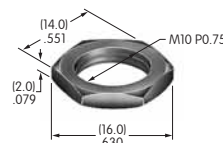

AT529
Mounter for Square Cap
Stainless steel frame
GFR PBT spacer
Series: EB

AT527 (M-metric H-inch)
Hex Mounting Nut
Nickel/steel
Series: M P S SB SK