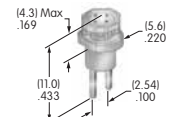

AT634 ← **NEW**
Single Element LED
Colors: C D F
Series: KB YB
T-1¼ Bi-pin