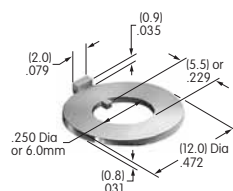

AT503
Hex Face Nut
 Chrome/brass
 Series: M P S SB WB WT

AT504
Knurled Face Nut
 Chrome/brass
 Series: M P S SB WB WT

AT506
Locking Ring
 Chromate/zinc/steel
 Series: M MB20 SB

AT507 (M-metric H-inch)
Locking Ring
 Chromate/zinc/steel
 Series: E EB M MB20 MB24 MR P