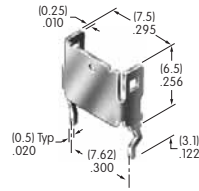

AT547
Mounter for AT4140
Polyamide
Color: A
Series: JB