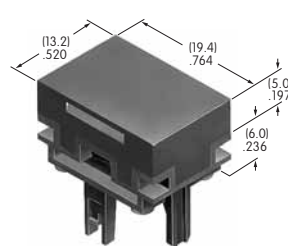

AT4027
Rectangular Colored Insert Cap
Polycarbonate
Colors: JB JC JE JF JG
Series: LB