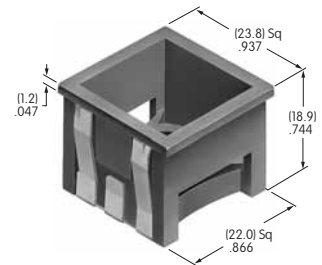

AT516
O-ring
Nitrile butadiene rubber
Series: M MB20

AT517
Mounter for Square Cap
Glass fiber reinforced polyamide
Color: A
Series: DLB