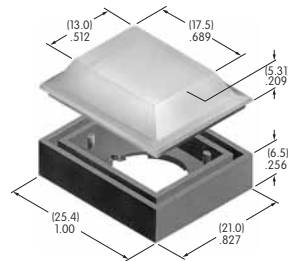

AT4026
Rectangular Solid Colored Cap
Polycarbonate
Colors: BJ CJ EJ FJ GJ
Series: LB