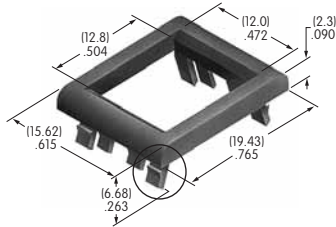

AT065-1
Panel Frame for Rocker & Paddle .450" Wide

Polyamide
Color: A
Series: M

AT065-1 accomodates panel thickness 1.2~2.3mm (.047~.090")

AT065-2
Panel Frame for Rocker & Paddle .450" Wide

Polyamide
Color: A
Series: M

AT065-2 accomodates panel thickness 1.57~3.18mm (.062~.125")