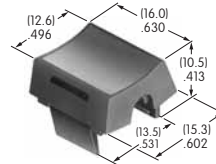

AT438
Design Rocker
Polycarbonate
Colors: B C D F G
Series: MLW

AT442
.394" Dia. Snap-on Cap
Polycarbonate
Colors: A B C E F G H
Series: EB M2B MB20