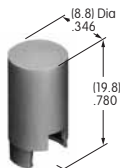

AT417
.346" Dia. Solid Colored Cap
Polycarbonate
Colors: B C D E F G
Series: DLB