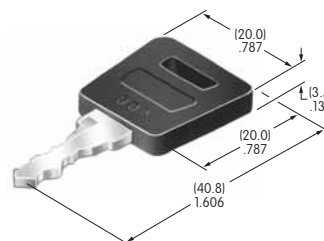

AT4148
.365" Wide Rocker
Polyamide
Colors: A B C E F G H
Series: M M2T P