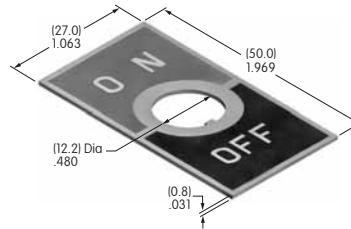

AT111
Lamping Tool
 Stainless steel
 Series: HB KB YB

AT112
Socket Wrench
 Nickel/brass
 Series: LB

AT200s

AT201
ON-OFF Plate for 12mm Threaded Bushing
 Nickel/brass
 Series: M P S

AT202
ON-OFF Plate for 12mm Threaded Bushing
 Nickel/aluminum
 Colors: Red & black enamel
 Series: M P S