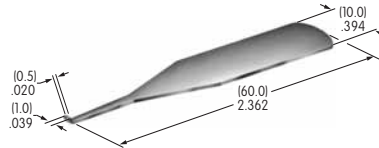

AT089
O-ring for YB Panel Seal
Nitrile butadiene rubber
Series: YB

AT092
Knurled Mounting Nut
Polyphenylene oxide
Series: YB

AT100s

AT105
Cap Removal Tool
Stainless steel
Series: HB KB LB UB YB

AT106
Socket Wrench
Aluminum with black alumite finish
Series: YB

AT107
Lamp Extractor
Polyvinyl chloride
Series: KB LW MLW YB

AT108
Socket Wrench
Aluminum
Series: KB

AT109
Cap Extractor
Stainless Steel
Series: HB LB KB UB YB

AT110
Socket Wrench
Brass
Series: HB

Color Codes: A Black B White C Red D Amber E Yellow F Green G Blue H Gray J Clear