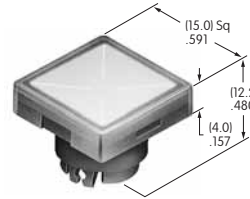

AT3015
Round Cap for Super Bright LED
Polycarbonate
Colors: JB
Series: YB