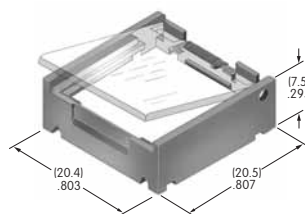

AT4171

Spring Loaded Protective Guard

Polycarbonate & Polyamide

Coil Spring: Stainless Steel

Series: LB UB

← NEW