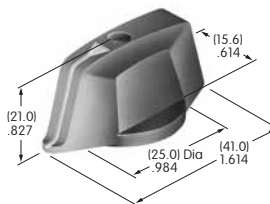

AT433
Knob for Miniature Rotaries
Polyacetal
Color: A
Series: DRA MR