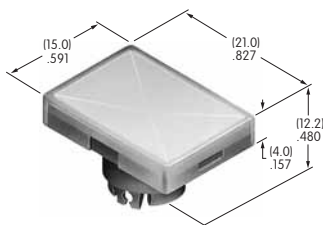

AT3016
Rectangular Cap for Super Bright LED
Polycarbonate
Colors: JB
Series: YB

AT3021
Flat Cap for Barrier Flange
Polyphenylene oxide
Colors: A B C H
Series: JP