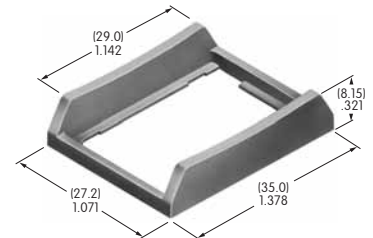

AT210
ON-OFF Plate for 6mm
Threaded Bushing
Nickel/aluminum
Colors: Red & black ink
Series: E M P

AT211
ON-OFF Plate for 6mm
Threaded Bushing
Nickel/aluminum
Colors: Red & black enamel
Series: E M P

AT212
Bezel with 2 AT617 LEDs
Polycarbonate
Color: A
Series: EB M MB24

AT213
Bezel with 2 AT618 LEDs
Polycarbonate
Color: A
Series: EB M MB24

AT214
ON-OFF Plate for 12mm
Threaded Bushing
Nickel/aluminum
Colors: Red & black ink
Series: M P S

AT215
ON-OFF Plate for 12mm
Threaded Bushing
Nickel/aluminum
Colors: Red & black enamel
Series: M P S

AT217
Small Bezel
Polyamide
Colors: A B H
Series: JWM

AT218
Large Bezel
Polyamide
Colors: A B H
Series: JWJ

AT400s

AT401
Splashproof Boot Assembly
Nitrile butadiene rubber for A
Ethylene propylene rubber for H
Colors: A H
Series: M P S WT

AT401P
O-ring
Natural rubber
Color: A
Series: M MB2000 WB WT TL

AT402
Splashproof Boot
Silicone rubber for A C E F
Ethylene propylene rubber for H
Colors: A C E F H
Series: M P S

Color Codes: A Black B White C Red D Amber E Yellow F Green G Blue H Gray J Clear