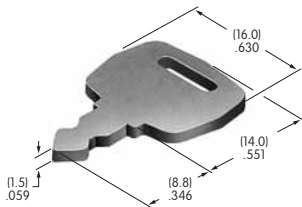

AT4079
Actuator Key
Bright nickel/brass
Series: SK