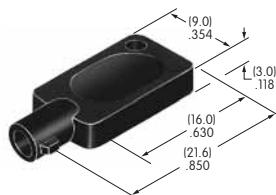

AT4080
Actuator Key
 Bright nickel/brass with ABS resin handle
 Color: A
 Series: SK

AT4081
Actuator Key
 Chrome/zinc alloy
 Series: SK

AT4082
Actuator Key
 Chrome/zinc alloy
 Series: SK

AT4094
Actuator Key
 Polyacetal
 Color: A
 Series: SK