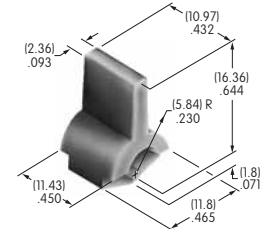

AT4149
.365" Wide Paddle
 Polyamide
 Colors: A B C E F G H
 Series: M M2T P

AT4150
.450" Wide Rocker
 Polyamide
 Colors: A B C E F G H
 Series: M M2T

AT4151
.450" Wide Paddle
 Polyamide
 Colors: A B C E F G H
 Series: M M2T