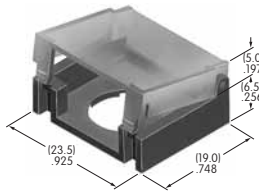

AT4024
Protective Guard
Polycarbonate & polyamide
Series: KB

AT4025
Rectangular Splash Cover
Polyvinyl chloride & polyamide
Series: KB