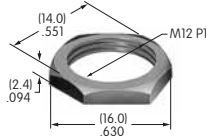

AT531
Panel Mount for Single or Double Pole
Polyamide & polyacetel
Colors: A B C E F G H
Series: A AB

AT532 (M-metric H-inch)
Dress Cap Nut
Nickel/brass
Series: E EB M MB20 MB24 P

AT532T (M-metric H-inch)
Threaded Through Dress Nut
Nickel/brass
Series: E EB M MB20 MB24 P

AT533T (M-metric H-inch)
Threaded Through Dress Nut
Nickel/brass
Series: E EB M MB20 MB24 P

AT535
O-ring for MR Panel Seal
Nitrile butadiene rubber
Series: MR

AT536
Hex Nut
Nickel/brass
Series: FB

AT537
O-ring
Nitrile butadiene rubber
Series: S

AT541
O-ring for Panel Seal with AT4115
Nitrile butadiene rubber
Series: YB

Color Codes: A Black B White C Red D Amber E Yellow F Green G Blue H Gray J Clear