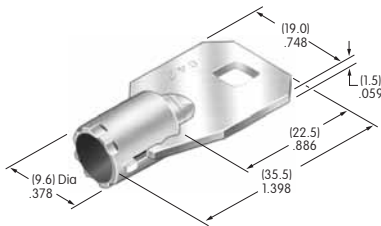

AT4152
Tubular Key
Nickel/brass
Series: CKL

AT4153
Flat Key
Chrome/brass
Series: CKL