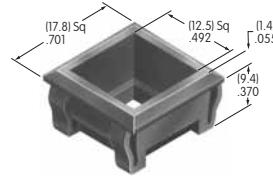

AT543
Support Bracket
Tin/steel
Series: MRK

AT546
Mounting Bracket for Block Mounting
Tin-lead/phosphor bronze
Series: GB2

AT547
Mounter for AT4140
Polyamide
Color: A
Series: JB

AT600s

AT602
Incandescent Lamp
Volts: 6 12 18 24 28
Series: LW MLW
T-1 ½ Pilot Slide Base

AT602N
Neon Lamp
Volts: 110
Series: LW MLW
T-1 ½ Pilot Slide Base

AT604
Incandescent Lamp
Volts: 6 14 28
Series: DLB
T-1 ¼ Midget Groove Base

AT604N
Neon Lamp
Volts: 110
Series: DLB
T-1 ¼ Midget Groove Base

AT607
Incandescent Lamp
Volts: 5 12
Series: LB
T-1 Bi-pin

AT607N
Neon Lamp
Volts: 110
Series: LB
T-1 Bi-pin

AT611
Incandescent Lamp
Volts: 5 12
Series: KB YB
T-1 Bi-pin

Color Codes: A Black B White C Red D Amber E Yellow F Green G Blue H Gray J Clear