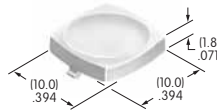

AT4077
Button for Nonilluminated
Polycarbonate
Colors: B C E F G H
Series: JB