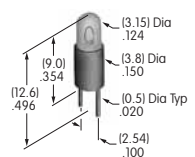

Color Codes: A Black B White C Red D Amber E Yellow F Green G Blue H Gray J Clear