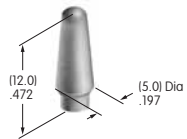

AT402S
Splashproof Boot
Silicone rubber
Color: A
Series: M

AT405
Solid Colored Rocker
Polycarbonate
Colors: A B C D E F G
Series: MLW

AT406
Bat Lever Cap
Polyvinyl chloride
Colors: A B C D E F G
Series: M P S

AT407
.394" Dia. Screw-on Cap
PBT
Colors: A B C E F G H
Series: MB20

AT412
.748" Dia. Screw-on Cap
Polystyrene
Colors: A B C F
Series: MB20 SCB WB

AT413
.315" Dia. Screw-on Cap
PBT
Colors: A B C E F G H
Series: MB20

AT414
.520" Dia. Screw-on Cap
PBT
Colors: A B C D E F G H
Series: MB20 SB SCB WB

AT415
Bat Lever Cap
Polyethylene
Colors: A B C E F G
Series: E M M2T

AT416
Lamp Cover for AT602
Silicone rubber
Colors: C D F
Series: LW

AT417
.346" Dia. Solid Colored Cap
Polycarbonate
Colors: B C D E F G
Series: DLB

AT418
.512" Dia. Solid Colored Cap
Polycarbonate
Colors: B C D E F G
Series: DLB

AT419
.748" Sq. Solid Colored Cap
Polycarbonate
Colors: B C D E F G
Series: DLB

Color Codes: A Black B White C Red D Amber E Yellow F Green G Blue H Gray J Clear