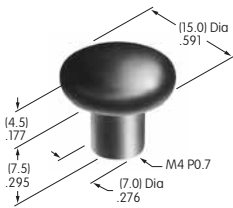

AT424
Push-Pull Knob
Phenolic resin
Colors: A
Series: SB862

AT426
Solid Colored Paddle
Polycarbonate
Colors: A B C D E F G
Series: MLW