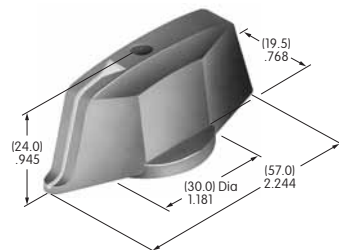

AT432
Small Rotary Knob
Phenolic resin
Color: A
Series: HS PS TS