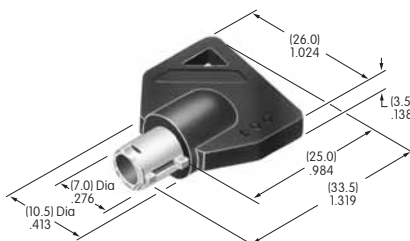

AT4143
End Barrier
 Polyamide
 Color: A
 Series: UB2

AT4144
Center Barrier
 Polyamide
 Color: A
 Series: UB2

AT4145
Square Splash Cover
 Lid: PVC; Gasket: Polyethylene
 Series: UB2

AT4146
Tubular Key
 Nickel/brass with
 ABS handle
 Color: A
 Series: CKM