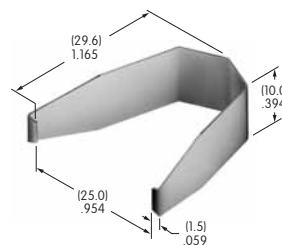

AT110
Socket Wrench
Brass
Series: HB