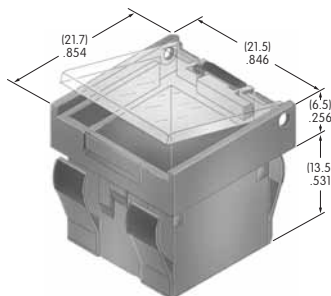

AT4170

Spring Loaded Protective Guard

Polycarbonate & Polyamide

Coil Spring: Stainless Steel

Series: UB2

← NEW