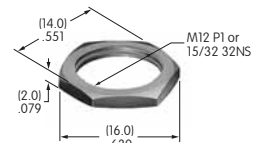

AT530
Panel Mount for Single Pole
Polyamide & polyacetel
Colors: A B C E F G H
Series: A AB

Color Codes: A Black B White C Red D Amber E Yellow F Green G Blue H Gray J Clear