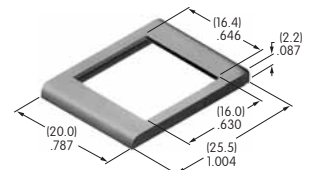

AT111
Lamping Tool
Stainless steel
Series: HB KB YB

AT112
Socket Wrench
Nickel/brass
Series: LB

AT200s

AT201
ON-OFF Plate for 12mm Threaded Bushing
Nickel/brass
Series: M P S

AT202
ON-OFF Plate for 12mm Threaded Bushing
Nickel/aluminum
Colors: Red & black enamel
Series: M P S

AT204
Bezel
Polycarbonate
Colors: A B C D E F G H
Series: MLW

AT206
Bezel
Polycarbonate
Colors: A B C E F G H
Series: LW

AT207
Bezel
Polycarbonate
Colors: A B C E F G H
Series: EB MB24

AT208
Bezel with AT070 LED
Polycarbonate
Color: A
Series: EB M MB24

AT209
ON-OFF Plate for 6mm Threaded Bushing
Nickel/brass
Series: E M P

Color Codes: A Black B White C Red D Amber E Yellow F Green G Blue H Gray J Clear