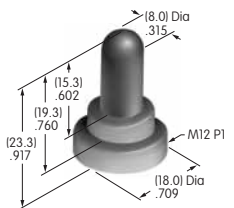

AT402
Splashproof Boot
Silicone rubber for A C E F
Ethylene propylene rubber for H
Colors: A C E F H
Series: M P S