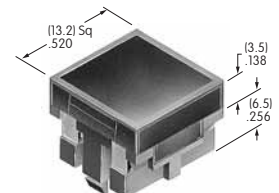

Color Codes: A Black B White C Red D Amber E Yellow F Green G Blue H Gray J Clear