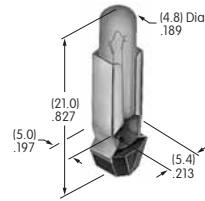

AT543
Support Bracket
 Tin/steel
 Series: MRK

AT546
Mounting Bracket for Block Mounting
 Tin-lead/phosphor bronze
 Series: GB2

AT547
Mounter for AT4140
 Polyamide
 Color: A
 Series: JB

AT600s

AT602
Incandescent Lamp
 Volts: 6 12 18 24 28
 Series: LW MLW
 T-1 ½ Pilot Slide Base