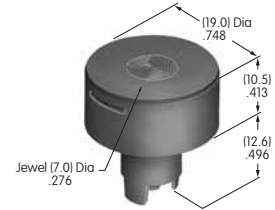

AT460
Long Plastic Toggle Tip
Polyethylene
Colors: A B C E F G
Series: M

AT461
.476" Wide Paddle
Polycarbonate
Colors: A B C E F G H
Series: M M2T

AT463
.748" Sq. Spot Illuminated Cap
Polycarbonate
Color: A
Series: DLB

AT464
.748" Dia. Spot Illuminated Cap
Polycarbonate
Color: A
Series: DLB

AT465
.453" Square Cap
Polycarbonate
Colors: A B C E F G H
Series: EB MB24

AT466
.453" False Illuminated Rocker
Polycarbonate
Cap Color: A
Window Color: B/C
Series: M

AT467
Short Paddle
Polyamide
Colors: A B C E F G H
Series: A B M

AT468
Long Paddle
Polyamide
Colors: A B C E F G H
Series: A B M

AT469
.260" Wide Rocker
Polyamide
Colors: A B C D E F G H
Series: A

AT475
.201" Dia. Cap
Polyamide
Colors: A B C
Series: AB BB FB M2B MB24

AT476
Square Solid Colored Cap
Polycarbonate
Colors: BJ CJ EJ FJ GJ
Series: LB

AT477
Square Colored Insert Cap
Polycarbonate
Colors: JB JC JE JF JG
Series: LB

Color Codes: A Black B White C Red D Amber E Yellow F Green G Blue H Gray J Clear