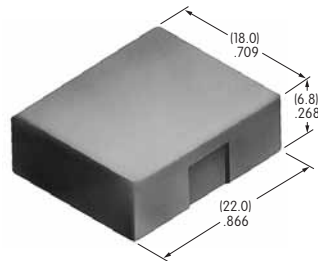

AT3073
Sculptured Cap for Nonilluminated
Polycarbonate
Colors: JA JB JC JE JF
Series: UB2