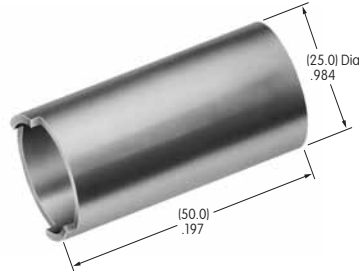

AT112
Socket Wrench
Nickel/brass
Series: LB