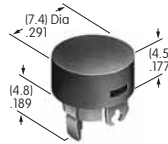

AT4034
Round Indicator Cap
Polycarbonate
Colors: JB
Series: HB

AT4035
Square Nonilluminated Cap
Polycarbonate
Colors: A B C E F G
Series: HB

AT4036
Round Nonilluminated Cap
Polycarbonate
Colors: B C E F G
Series: HB

AT4041 (M-metric H-inch)
Waterproof Boot for Momentary
Silicone Rubber
Series: MB

AT4042 (M-metric H-inch)
Waterproof Boot for Alternate
Silicone Rubber
Series: MB

AT4043
Waterproof Boot
Silicone Rubber
Series: MB WB

AT4051
Spot Illuminated Cap
Polycarbonate
Colors: AB
Series: KB

AT4052
Spot Illuminated Cap
Polycarbonate
Colors: AB
Series: HB

AT4054
Round Solid Colored Cap
Polycarbonate
Colors: BJ CJ EJ FJ GJ
Series: LB Panel Seal

AT4055
Round Colored Insert Cap
Polycarbonate
Colors: JB JC JE JF JG
Series: LB Panel Seal

AT4056
Round Cap for LED
Polycarbonate
Colors: JB JC JD JF
Series: LB Panel Seal

AT4057
Protective Guard for Rectangular
Polycarbonate
Series: LB

Color Codes: A Black B White C Red D Amber E Yellow F Green G Blue H Gray J Clear