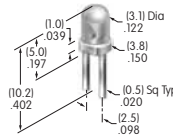

AT625
Single Element LED
Color: G
Series: KB LB YB
T-1 Bi-pin