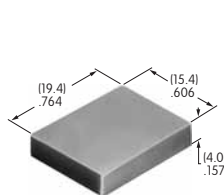

AT452
Rectangular Insert
Polycarbonate
Colors: A B C F G H
Series: MB20 SCB
Used with Screw Adaptor AT080

AT453
Rectangular Shroud
Polycarbonate
Colors: A B H
Series: MB20 SCB