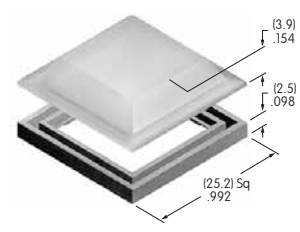

AT4143
End Barrier
 Polyamide
 Color: A
 Series: UB2

AT4144
Center Barrier
 Polyamide
 Color: A
 Series: UB2

AT4145
Square Splash Cover
 Lid: PVC; Gasket: Polyethylene
 Series: UB2

AT4146
Tubular Key
 Nickel/brass with
 ABS handle
 Color: A
 Series: CKM