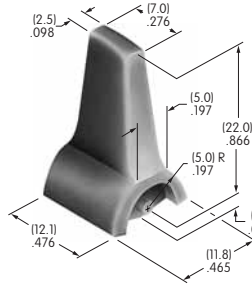

AT461
.476" Wide Paddle
 Polycarbonate
 Colors: A B C E F G H
 Series: M M2T

AT463
.748" Sq. Spot Illuminated Cap
 Polycarbonate
 Color: A
 Series: DLB

AT464
.748" Dia. Spot Illuminated Cap
 Polycarbonate
 Color: A
 Series: DLB