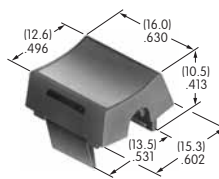

AT4126
Splash Cover
Polyvinyl chloride & polyamide
Color: A
Series: JWJ