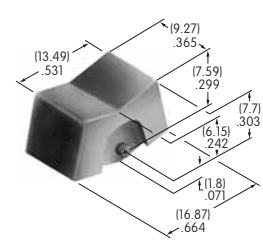

Color Codes: A Black B White C Red D Amber E Yellow F Green G Blue H Gray J Clear