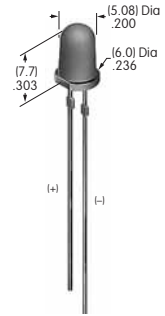

AT070
LED for AT208 Bezel

Colors: C F
Series: EB M MB24

AT073
Mounting Nut
Nickel/brass

Series: HB