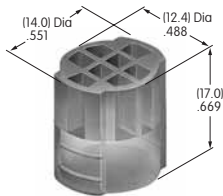

AT010s~ AT090s

AT016
16mm Hex Mounting Nut
Nickel/brass
Series: CKM

AT019
19mm Hex Mounting Nut
Nickel/brass
Series: CKL

AT050
Knurled Nut
Nickel/brass
Series: SB40

AT055
Crossover Guard
Polypropylene
Series: KB