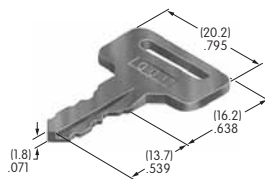

AT4125
LED Rocker
Polycarbonate
Colors: B C E F
Series: MLW