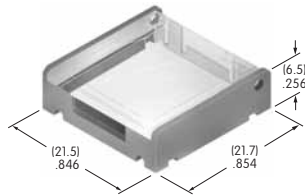

AT4140
Cap for Mounter AT547
Polycarbonate
Colors: A B C H
Series: JB

AT4141
Protective Guard
Cover: Polycarbonate
Base: GFR Polyamide
Series: UB2