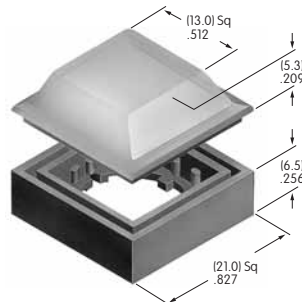

AT499
Protective Guard for Square
Polycarbonate & polyamide
Series: LB

AT496
.295" Dia. Cap
Polyamide
Colors: A B C
Series: AB BB FB M2B MB24

AT497
End Barrier
Polyamide
Colors: A
Series: LB