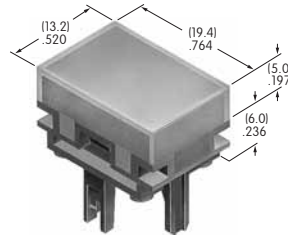

AT4163

Rectangular Cap for Bright LED

Polycarbonate

Colors: JB JC JD JF

Series: LB