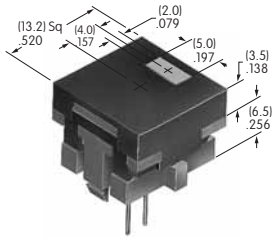

AT480
Square Spot Illuminated Cap
Polycarbonate
Cap Colors: A B C F
LED Colors: C D F CF
Series: LB

AT484
Square Nonilluminated Cap
Polycarbonate
Colors: A B C E F G H
Series: LB