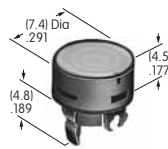

AT4033
Square Indicator Cap
Polycarbonate
Colors: JB
Series: HB