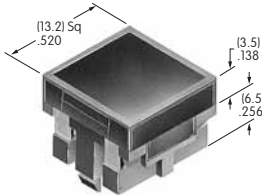

Color Codes: A Black B White C Red D Amber E Yellow F Green G Blue H Gray J Clear

AT4162

Square Cap for Bright LED

Polycarbonate

Colors: JB JC JD JF

Series: LB

AT4163

Rectangular Cap for Bright LED