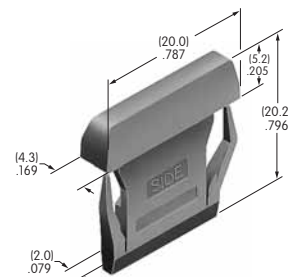

Color Codes: A Black B White C Red D Amber E Yellow F Green G Blue H Gray J Clear