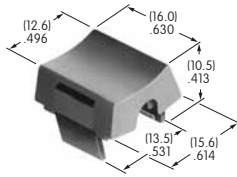

AT406
Bat Lever Cap
Polyvinyl chloride
Colors: A B C D E F G
Series: M P S