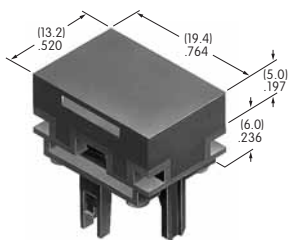

AT4030
Rectangular Nonilluminated Cap
Polycarbonate
Colors: A B C E F G H
Series: LB

AT4031
Square Cap for Bright & Super Bright LED
Polycarbonate
Colors: JB
Series: HB

AT4032
Round Cap for Bright & Super Bright LED
Polycarbonate
Colors: JB
Series: HB

AT4033
Square Indicator Cap
Polycarbonate
Colors: JB
Series: HB