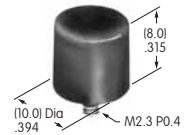

AT402S
Splashproof Boot
Silicone rubber
Color: A
Series: M

AT405
Solid Colored Rocker
Polycarbonate
Colors: A B C D E F G
Series: MLW

AT406
Bat Lever Cap
Polyvinyl chloride
Colors: A B C D E F G
Series: M P S

AT407
.394" Dia. Screw-on Cap
PBT
Colors: A B C E F G H
Series: MB20

AT412
.748" Dia. Screw-on Cap
Polystyrene
Colors: A B C F
Series: MB20 SCB WB

AT413
.315" Dia. Screw-on Cap
PBT
Colors: A B C E F G H
Series: MB20

AT414
.520" Dia. Screw-on Cap
PBT
Colors: A B C D E F G H
Series: MB20 SB SCB WB

AT415
Bat Lever Cap
Polyethylene
Colors: A B C E F G
Series: E M M2T

AT416
Lamp Cover for AT602
Silicone rubber
Colors: C D F
Series: LW

AT417
.346" Dia. Solid Colored Cap
Polycarbonate
Colors: B C D E F G
Series: DLB

AT418
.512" Dia. Solid Colored Cap
Polycarbonate
Colors: B C D E F G
Series: DLB

AT419
.748" Sq. Solid Colored Cap
Polycarbonate
Colors: B C D E F G
Series: DLB

Color Codes: A Black B White C Red D Amber E Yellow F Green G Blue H Gray J Clear