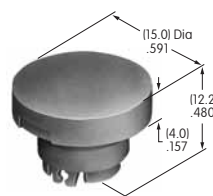

AT2100s

AT2107
Bezel
 Polyamide
 Colors: A B C E F G H
 Series: M M2100

AT3000s

AT3001
Square Solid Cap
 Polycarbonate
 Colors: BB CB EB FB GB
 Series: YB

AT3002
Round Solid Cap
 Polycarbonate
 Colors: BB CB EB FB GB
 Series: YB