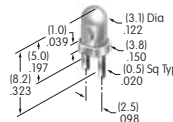

AT615
Neon Lamp
Volts: 110
Series: KB
T-1 Bi-pin

AT617
Single Element LED
Colors: C E F
Used for AT212 Bezel

AT618
Single Element LED
Colors: C E F
Used for AT213 Bezel

AT621
6-element Bicolor LED
Colors: CF
Series: YB
T-1½ Bi-pin

AT622
Double Element LED
Colors: C E F
Series: MLW
T-1¼ Pilot Slide Base

AT624
Single Element LED
Color: G
Series: HB
T-1 Bi-pin

AT625
Single Element LED
Color: G
Series: KB LB YB
T-1 Bi-pin

AT627
4-element LED
With Resistor; Volts: 5 12 24
Colors: C D F
Series: LB
T-1 Bi-pin

AT628
Double Element LED
Colors: C D F
Series: YB
T-1 Bi-pin

AT629
Single Element LED
Color: B
Series: HB
T-1 Bi-pin

AT630
Single Element LED
Color: F
Series: HB
T-1 Bi-pin

AT631
Single Element LED
Color: B
Series: KB LB YB
T-1 Bi-pin

AT632
Single Element LED
Color: F
Series: KB LB YB
T-1 Bi-pin

AT633
Single Element LED
Colors: C D F
Series: HB
T-1 Bi-pin

AT634 ← **NEW**
Single Element LED
Colors: C D F
Series: KB YB
T-1¼ Bi-pin

AT635 ← **NEW**
Single Element LED
Colors: C D F
Series: KB LB
T-1½ Bi-pin

Color Codes: A Black B White C Red D Amber E Yellow F Green G Blue H Gray J Clear