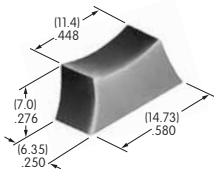

AT063
Washer
Nitrile butadiene rubber
Color: A
Series: B Threaded Bushing

AT064-1
Panel Frame for Rocker & Paddle .365" Wide
Polyamide
Color: A
Series: M

AT064-1 accommodates panel thickness 1.2~2.3mm (.047~.090")