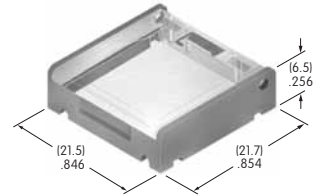

AT4142
Spring Loaded Protective Guard
Cover: Polycarbonate
Base: GFR Polyamide
Coil Spring: Stainless Steel
Series: UB2