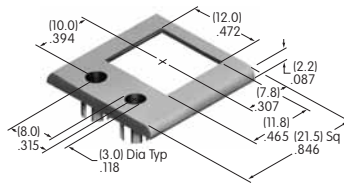

AT213
Bezel with 2 AT618 LEDs
Polycarbonate
Color: A
Series: EB M MB24