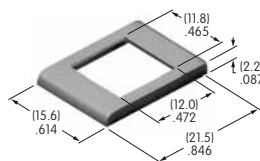

AT208
Bezel with AT070 LED
Polycarbonate
Color: A
Series: EB M MB24