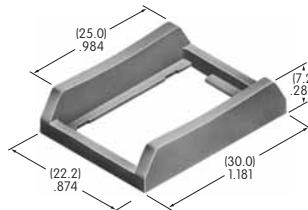

AT218
Large Bezel
Polyamide
Colors: A B H
Series: JWJ