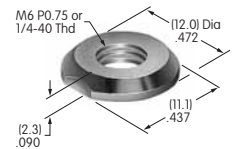

AT532T (M-metric H-inch)
Threaded Through Dress Nut
 Nickel/brass
 Series: E EB M MB20 MB24 P

AT533T (M-metric H-inch)
Threaded Through Dress Nut
 Nickel/brass
 Series: E EB M MB20 MB24 P

AT535
O-ring for MR Panel Seal
 Nitrile butadiene rubber
 Series: MR