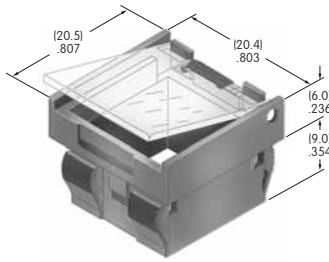

AT4173 ← *NEW*
Spring Loaded Protective Guard
Polycarbonate & Polyamide
Coil Spring: Stainless Steel
Series: UB