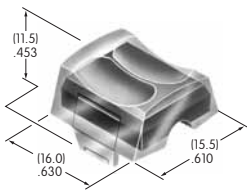

AT4127
Sculptured Rocker
Polycarbonate
Colors: B C E F
Series: MLW

AT4128
Round Cap for Super Bright LED
Polycarbonate
Colors: JB
Series: LB