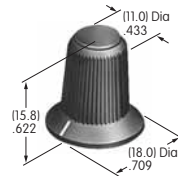

AT4100s

AT4103
Small Color Tipped Knob
Polyester with polyamide tip
Base Color: A
Tip Colors: A B C E F G H
Series: DRA MR

AT4104
Large Color Tipped Knob
Polyester with polyamide tip
Base Color: A
Tip Colors: A B C E F G H
Series: DRA MR

AT4115
Dust Cover
Lid: Polyvinyl chloride
Base: Polyamide
Series: YB

AT4116
Rectangular Opaque Cap for Nonilluminated
Polycarbonate
Colors: A B C E F G
Series: UB

AT4117
Rectangular Transparent Cap for Illuminated
Polycarbonate
Colors: C D F J
Series: UB

AT4118
Diffuser for AT4117 Rectangular Transparent Cap
Polycarbonate
Colors: B C D F
Series: UB

AT4119
Square Spot Illuminated Cap
Polycarbonate
Color: AB
Series: UB

AT4120
Rectangular Spot Illuminated Cap
Polycarbonate
Colors: AB
Series: UB

AT4124
Actuator Key
Chrome/brass
Series: SK

AT4125
LED Rocker
Polycarbonate
Colors: B C E F
Series: MLW

AT4126
Splash Cover
Polyvinyl chloride & polyamide
Color: A
Series: JWJ

Color Codes: A Black B White C Red D Amber E Yellow F Green G Blue H Gray J Clear