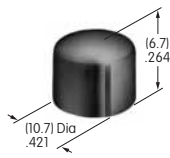

AT434
Bat Lever Cap
Polyvinyl chloride
Colors: A B C E F G
Series: M

AT435
Screw-on Cap
Chrome/Brass
Series: SB265 SB285

AT438
Design Rocker
Polycarbonate
Colors: B C D F G
Series: MLW

AT442
.394" Dia. Snap-on Cap
Polycarbonate
Colors: A B C E F G H
Series: EB M2B MB20

AT443
.315" Dia. Snap-on Cap
Polycarbonate
Colors: A B C E F G H
Series: EB M2B MB20

AT444
Bat Lever Conical Cap
Polyethylene
Colors: A B C E F G
Series: E M M2T

AT445
Cap for Color Tipped Cone Toggle
Polycarbonate
Colors: A B C E F G
Series: M

AT446
.748" Dia. Round Design Cap
Polycarbonate
Holder Color: A
Lens Color: B C F G
Series: DLB

AT452
Rectangular Insert
Polycarbonate
Colors: A B C F G H
Series: MB20 SCB
Used with Screw Adaptor AT080

AT453
Rectangular Shroud
Polycarbonate
Colors: A B H
Series: MB20 SCB

AT454
Round Insert
Polycarbonate
Colors: A B C F G H
Series: MB20 SCB
Used with Screw Adaptor AT080

AT455
Round Shroud
Polycarbonate
Colors: A B H
Series: MB20 SCB

Color Codes: A Black B White C Red D Amber E Yellow F Green G Blue H Gray J Clear