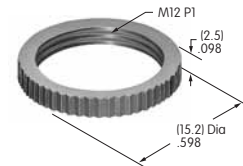

AT503
Hex Face Nut
 Chrome/brass
 Series: M P S SB WB WT

AT504
Knurled Face Nut
 Chrome/brass
 Series: M P S SB WB WT

AT506
Locking Ring
 Chromate/zinc/steel
 Series: M MB20 SB

AT507 (M-metric H-inch)
Locking Ring
 Chromate/zinc/steel
 Series: E EB M MB20 MB24 MR P