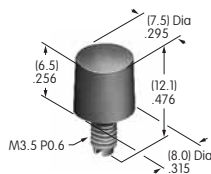

Series: KB

AT078
.315" Dia. Screw-on Cap
Polystyrene

Colors: A B C E F G H
Series: MB20 SCB WB

AT079
.394" Dia. Screw-on Cap
Polystyrene

Colors: A B C E F G H
Series: MB20 SCB WB

AT080
Screw Adaptor for AT452 & AT454
Brass