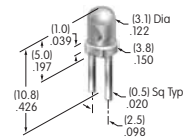

AT628
Double Element LED
 Colors: C D F
 Series: YB
 T-1 Bi-pin

AT629
Single Element LED
 Color: B
 Series: HB
 T-1 Bi-pin

AT630
Single Element LED
 Color: F
 Series: HB
 T-1 Bi-pin

AT631
Single Element LED
 Color: B
 Series: KB LB YB
 T-1 Bi-pin