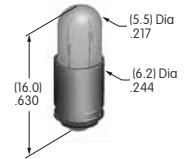

AT543
Support Bracket
Tin/steel
Series: MRK

AT546
Mounting Bracket for Block Mounting
Tin-lead/phosphor bronze
Series: GB2

AT547
Mounter for AT4140
Polyamide
Color: A
Series: JB

AT600s

AT602
Incandescent Lamp
Volts: 6 12 18 24 28
Series: LW MLW
T-1 ½ Pilot Slide Base

AT602N
Neon Lamp
Volts: 110
Series: LW MLW
T-1 ½ Pilot Slide Base

AT604
Incandescent Lamp
Volts: 6 14 28
Series: DLB
T-1 ¼ Midget Groove Base

AT604N
Neon Lamp
Volts: 110
Series: DLB
T-1 ¼ Midget Groove Base

AT607
Incandescent Lamp
Volts: 5 12
Series: LB
T-1 Bi-pin

AT607N
Neon Lamp
Volts: 110
Series: LB
T-1 Bi-pin

AT611
Incandescent Lamp
Volts: 5 12
Series: KB YB
T-1 Bi-pin

Color Codes: A Black B White C Red D Amber E Yellow F Green G Blue H Gray J Clear