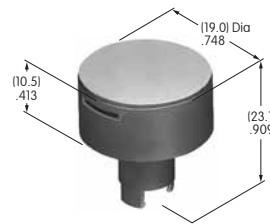

AT442
.394" Dia. Snap-on Cap
Polycarbonate
Colors: A B C E F G H
Series: EB M2B MB20

AT443
.315" Dia. Snap-on Cap
Polycarbonate
Colors: A B C E F G H
Series: EB M2B MB20

AT444
Bat Lever Conical Cap
Polyethylene
Colors: A B C E F G
Series: E M M2T

AT445
Cap for Color Tipped Cone Toggle
Polycarbonate
Colors: A B C E F G
Series: M

AT446
.748" Dia. Round Design Cap
Polycarbonate
Holder Color: A
Lens Color: B C F G
Series: DLB