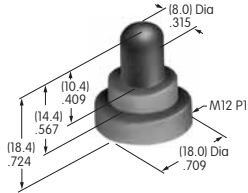

AT402S
Splashproof Boot
Silicone rubber
Color: A
Series: M

AT405
Solid Colored Rocker
Polycarbonate
Colors: A B C D E F G
Series: MLW