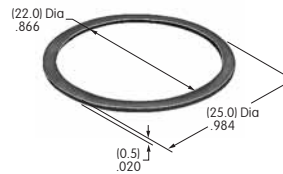

AT075
O-ring for LB Panel Seal
Nitrile butadiene rubber

Series: LB