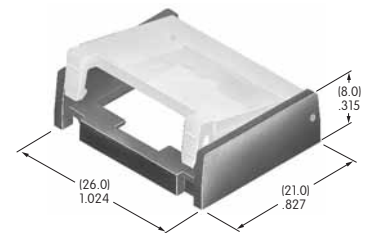

Color Codes: A Black B White C Red D Amber E Yellow F Green G Blue H Gray J Clear