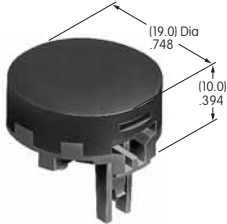

AT4017
Round Nonilluminated Cap
Polycarbonate
Colors: A B C E F G H
Series: LB

AT4021
Rectangular Solid Colored Cap
Polycarbonate
Colors: A BB CB CC EB
FB FF GB GG
Series: KB