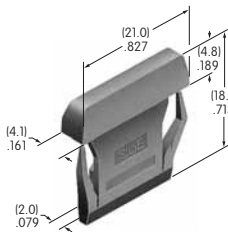

AT4143
End Barrier
Polyamide
Color: A
Series: UB2