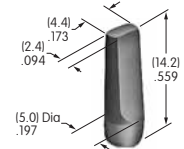

AT460
Long Plastic Toggle Tip
Polyethylene
Colors: A B C E F G
Series: M

AT461
.476" Wide Paddle
Polycarbonate
Colors: A B C E F G H
Series: M M2T

AT463
.748" Sq. Spot Illuminated Cap
Polycarbonate
Color: A
Series: DLB

AT464
.748" Dia. Spot Illuminated Cap
Polycarbonate
Color: A
Series: DLB

AT465
.453" Square Cap
Polycarbonate
Colors: A B C E F G H
Series: EB MB24

AT466
.453" False Illuminated Rocker
Polycarbonate
Cap Color: A
Window Color: B/C
Series: M

AT467
Short Paddle
Polyamide
Colors: A B C E F G H
Series: A B M

AT468
Long Paddle
Polyamide
Colors: A B C E F G H
Series: A B M

AT469
.260" Wide Rocker
Polyamide
Colors: A B C D E F G H
Series: A

AT475
.201" Dia. Cap
Polyamide
Colors: A B C
Series: AB BB FB M2B MB24

AT476
Square Solid Colored Cap
Polycarbonate
Colors: BJ CJ EJ FJ GJ
Series: LB

AT477
Square Colored Insert Cap
Polycarbonate
Colors: JB JC JE JF JG
Series: LB

Color Codes: A Black B White C Red D Amber E Yellow F Green G Blue H Gray J Clear