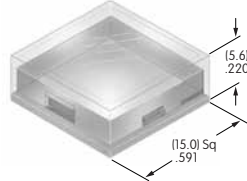

AT3077
Beveled Cap for Nonilluminated
Polycarbonate
Colors: A B C E F
Series: UB2