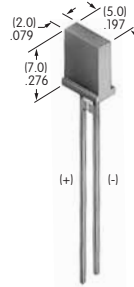

AT618
Single Element LED
Colors: C E F
Used for AT213 Bezel