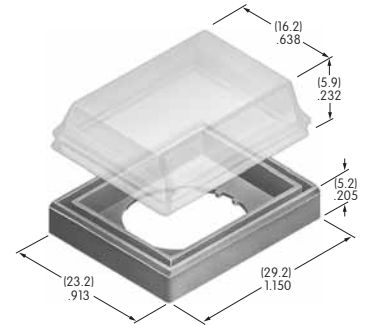

AT4104
Large Color Tipped Knob
 Polyester with polyamide tip
 Base Color: A
 Tip Colors: A B C E F G H
 Series: DRA MR

AT4115
Dust Cover
 Lid: Polyvinyl chloride
 Base: Polyamide
 Series: YB

AT4116
Rectangular Opaque Cap for Nonilluminated
 Polycarbonate
 Colors: A B C E F G
 Series: UB