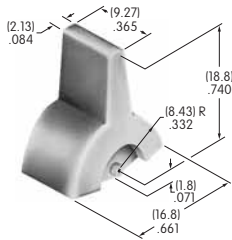

AT4149
.365" Wide Paddle
 Polyamide
 Colors: A B C E F G H
 Series: M M2T P

AT4150
.450" Wide Rocker
 Polyamide
 Colors: A B C E F G H
 Series: M M2T

AT4151
.450" Wide Paddle
 Polyamide
 Colors: A B C E F G H
 Series: M M2T