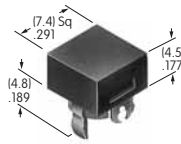

AT4036
Round Nonilluminated Cap
Polycarbonate
Colors: B C E F G
Series: HB