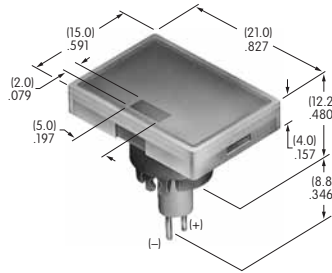

AT3014
Square Cap for Super Bright LED
Polycarbonate
Colors: JB
Series: YB