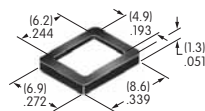

AT063
Washer
Nitrile butadiene rubber
Color: A
Series: B Threaded Bushing