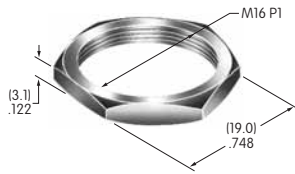

AT010s~ AT090s

AT016
16mm Hex Mounting Nut
Nickel/brass
Series: CKM

AT019
19mm Hex Mounting Nut
Nickel/brass
Series: CKL

AT050
Knurled Nut
Nickel/brass
Series: SB40

AT055
Crossover Guard
Polypropylene
Series: KB