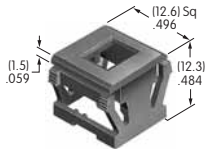

AT531
Panel Mount for Single or Double Pole
Polyamide & polyacetel
Colors: A B C E F G H
Series: A AB