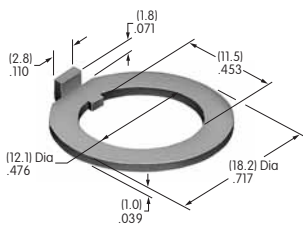

AT503
Hex Face Nut
 Chrome/brass
 Series: M P S SB WB WT

AT504
Knurled Face Nut
 Chrome/brass
 Series: M P S SB WB WT

AT506
Locking Ring
 Chromate/zinc/steel
 Series: M MB20 SB

AT507 (M-metric H-inch)
Locking Ring
 Chromate/zinc/steel
 Series: E EB M MB20 MB24 MR P