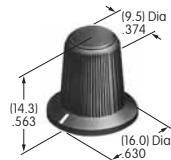

AT4100s

AT4103
Small Color Tipped Knob
Polyester with polyamide tip
Base Color: A
Tip Colors: A B C E F G H
Series: DRA MR

AT4104
Large Color Tipped Knob
Polyester with polyamide tip
Base Color: A
Tip Colors: A B C E F G H
Series: DRA MR