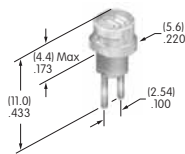

AT628
Double Element LED
Colors: C D F
Series: YB
T-1 Bi-pin

AT629
Single Element LED
Color: B
Series: HB
T-1 Bi-pin