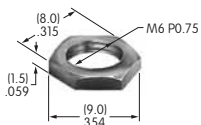

AT513M
Hex Nut
Nickel/brass
Series: B DRA E EB M MB20 MR P

AT515 (M-metric H-inch)
Locking Ring for D Flat Bushing
Chromate/zinc/steel
Series: DRA M MB24