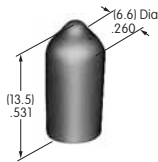

AT434
Bat Lever Cap
Polyvinyl chloride
Colors: A B C E F G
Series: M

AT435
Screw-on Cap
Chrome/Brass
Series: SB265 SB285