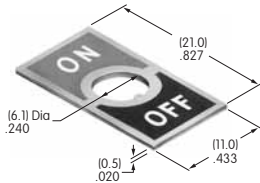

AT212
Bezel with 2 AT617 LEDs
Polycarbonate
Color: A
Series: EB M MB24