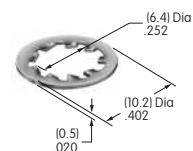

AT509
Internal Tooth Lockwasher
Chromate/zinc/steel
Series: DRA M MR P S SB

Color Codes: A Black B White C Red D Amber E Yellow F Green G Blue H Gray J Clear