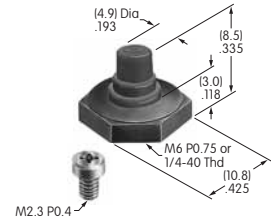

AT4041 (M-metric H-inch)
Waterproof Boot for Momentary
Silicone Rubber
Series: MB