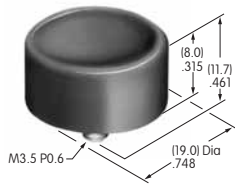

AT412
.748" Dia. Screw-on Cap
Polystyrene
Colors: A B C F
Series: MB20 SCB WB

AT413
.315" Dia. Screw-on Cap
PBT
Colors: A B C E F G H
Series: MB20