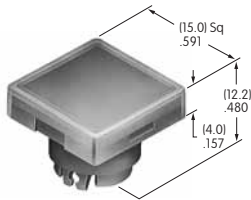

AT3004
Square Cap for Bright LED & Bicolor
Polycarbonate
Colors: JB JC JD JF
Series: YB

AT3005
Round Cap for Bright LED & Bicolor
Polycarbonate
Colors: JB JC JD JF
Series: YB