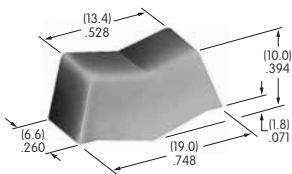

AT469
.260" Wide Rocker
Polyamide
Colors: A B C D E F G H
Series: A

AT475
.201" Dia. Cap
Polyamide
Colors: A B C
Series: AB BB FB M2B MB24

AT476
Square Solid Colored Cap
Polycarbonate
Colors: BJ CJ EJ FJ GJ
Series: LB