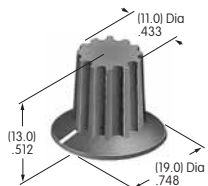

Color Codes: A Black B White C Red D Amber E Yellow F Green G Blue H Gray J Clear