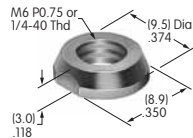

AT532 (M-metric H-inch)
Dress Cap Nut
Nickel/brass
Series: E EB M MB20 MB24 P