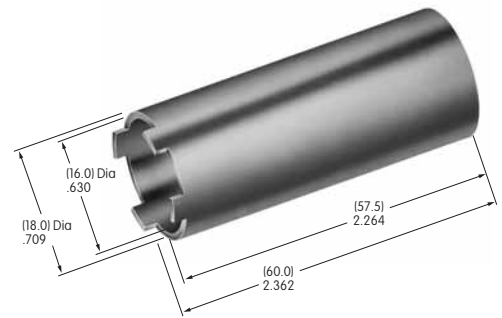

AT106
Socket Wrench
Aluminum with black alumite finish
Series: YB