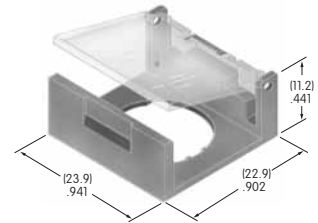

AT4175 ← *NEW*
Spring Loaded Protective Guard
Polycarbonate & Glass Fiber Reinforced Polycarbonate
Coil Spring: Stainless Steel
Series: YB