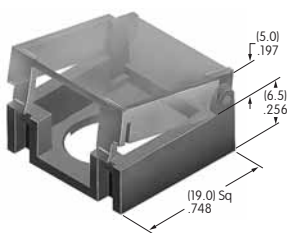

AT498
Center Barrier
Polyamide
Colors: A
Series: LB

AT494
Protective Guard
Polycarbonate & polyamide
Series: KB

AT495
Splash Cover
Polyamide & polyvinyl chloride
Series: KB