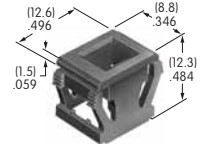

AT531
Panel Mount for Single or Double Pole
Polyamide & polyacetel
Colors: A B C E F G H
Series: A AB

AT532 (M-metric H-inch)
Dress Cap Nut
Nickel/brass
Series: E EB M MB20 MB24 P

AT532T (M-metric H-inch)
Threaded Through Dress Nut
Nickel/brass
Series: E EB M MB20 MB24 P

AT533T (M-metric H-inch)
Threaded Through Dress Nut
Nickel/brass
Series: E EB M MB20 MB24 P

AT535
O-ring for MR Panel Seal
Nitrile butadiene rubber
Series: MR

AT536
Hex Nut
Nickel/brass
Series: FB

AT537
O-ring
Nitrile butadiene rubber
Series: S

AT541
O-ring for Panel Seal with AT4115
Nitrile butadiene rubber
Series: YB

Color Codes: A Black B White C Red D Amber E Yellow F Green G Blue H Gray J Clear