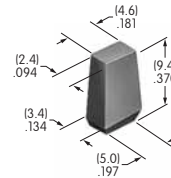

AT468
Long Paddle
Polyamide
Colors: A B C E F G H
Series: A B M