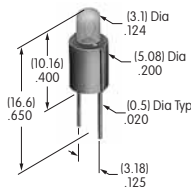

AT607N
Neon Lamp
Volts: 110
Series: LB
T-1 Bi-pin