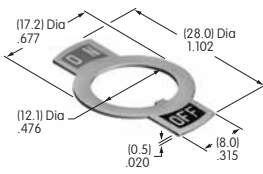

AT214
ON-OFF Plate for 12mm
Threaded Bushing
Nickel/aluminum
Colors: Red & black ink
Series: M P S