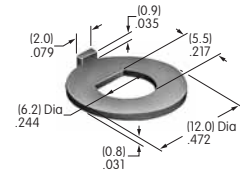

AT513H
Hex Nut
 Nickel/brass
 Series: M MB20 MB24

AT513M
Hex Nut
 Nickel/brass
 Series: B DRA E EB M MB20 MR P

AT515 (M-metric H-inch)
Locking Ring for D Flat Bushing
 Chromate/zinc/steel
 Series: DRA M MB24