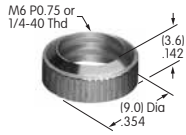

AT511 (M-metric H-inch)
Knurled Cap Nut
Chrome/brass
Series: E EB M MB20 MB24 P

AT512 (M-metric H-inch)
Conical Nut
Chrome/brass
Series: EB MB20