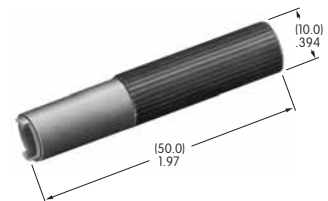

Color Codes: A Black B White C Red D Amber E Yellow F Green G Blue H Gray J Clear