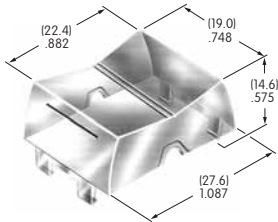

AT420
Rocker
Polycarbonate
Colors: B J
Series: LW

AT421
Filter for AT420
Polycarbonate
Colors: B C D E F G
Series: LW