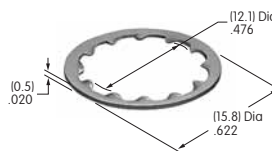

AT508
Internal Tooth Lockwasher
Chromate/zinc/steel
Series: M P S SB SK TL WB WT