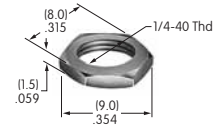

AT511 (M-metric H-inch)
Knurled Cap Nut
 Chrome/brass
 Series: E EB M MB20 MB24 P

AT512 (M-metric H-inch)
Conical Nut
 Chrome/brass
 Series: EB MB20

AT512C (M-metric H-inch)
Conical Nut
 Chrome/brass
 Series: EB MB20

AT513H
Hex Nut
 Nickel/brass
 Series: M MB20 MB24

AT513M
Hex Nut
 Nickel/brass
 Series: B DRA E EB M MB20 MR P

AT515 (M-metric H-inch)
Locking Ring for D Flat Bushing
 Chromate/zinc/steel
 Series: DRA M MB24