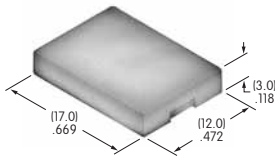

AT4116
Rectangular Opaque Cap for Nonilluminated
Polycarbonate
Colors: A B C E F G
Series: UB

AT4117
Rectangular Transparent Cap for Illuminated
Polycarbonate
Colors: C D F J
Series: UB