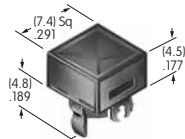

AT4166

Square Cap for Bright LED

Polycarbonate

Colors: CB DB FB

Series: HB