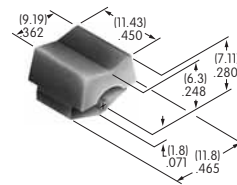

AT4149
.365" Wide Paddle
 Polyamide
 Colors: A B C E F G H
 Series: M M2T P

AT4150
.450" Wide Rocker
 Polyamide
 Colors: A B C E F G H
 Series: M M2T

AT4151
.450" Wide Paddle
 Polyamide
 Colors: A B C E F G H
 Series: M M2T