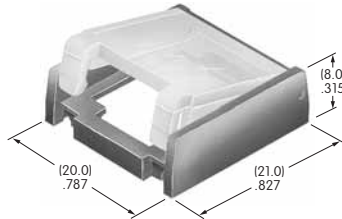

AT500s

AT501 (M-metric H-inch)
Knurled Face Nut
Chrome/brass
Series: E EB M MB20 MB24 P

AT503
Hex Face Nut
Chrome/brass
Series: M P S SB WB WT

AT504
Knurled Face Nut
Chrome/brass
Series: M P S SB WB WT

AT506
Locking Ring
Chromate/zinc/steel
Series: M MB20 SB

AT507 (M-metric H-inch)
Locking Ring
Chromate/zinc/steel
Series: E EB M MB20 MB24 MR P

AT508
Internal Tooth Lockwasher
Chromate/zinc/steel
Series: M P S SB SK TL WB WT

AT509
Internal Tooth Lockwasher
Chromate/zinc/steel
Series: DRA M MR P S SB

Color Codes: A Black B White C Red D Amber E Yellow F Green G Blue H Gray J Clear