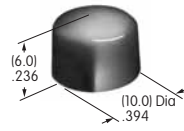

AT420
Rocker
Polycarbonate
Colors: B J
Series: LW

AT421
Filter for AT420
Polycarbonate
Colors: B C D E F G
Series: LW

AT422
Slip-on Cap
Polyethylene
Colors: A B C E F G
Series: SB40

AT423
Push-Pull Knob
Polyamide
Colors: A C
Series: SB282

AT424
Push-Pull Knob
Phenolic resin
Colors: A
Series: SB862

AT426
Solid Colored Paddle
Polycarbonate
Colors: A B C D E F G
Series: MLW

AT427
Cap for Locking Lever (code L)
Bright nickel
Brushed or colored aluminum
Colors: A C G 9
Series: M

AT428 (M-metric H-inch)
Splashproof Boot
Silicone rubber
Color: A
Series: E M P

AT429
Indicator Cap
Polycarbonate
Colors: B C D E F G
Series: P01

AT431
Large Rotary Knob
Phenolic resin
Color: A
Series: HS PS TS

AT432
Small Rotary Knob
Phenolic resin
Color: A
Series: HS PS TS

AT433
Knob for Miniature Rotaries
Polyacetal
Color: A
Series: DRA MR

Color Codes: A Black B White C Red D Amber E Yellow F Green G Blue H Gray J Clear