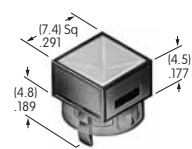

Color Codes: A Black B White C Red D Amber E Yellow F Green G Blue H Gray J Clear