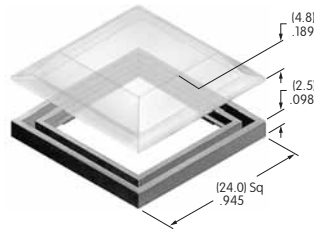

AT4000s

AT4001
Square Splash Cover
Polyvinyl chloride & polyethylene
Series: LB UB

AT4002
Round Splash Cover
Polyvinyl chloride & polyethylene
Series: LB