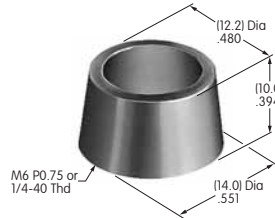

AT513H
Hex Nut
Nickel/brass
Series: M MB20 MB24