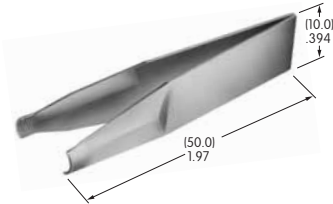

AT111
Lamping Tool
Stainless steel
Series: HB KB YB