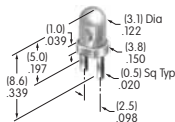

AT630
Single Element LED
Color: F
Series: HB
T-1 Bi-pin