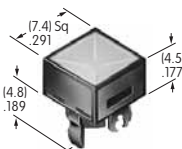

AT4032
Round Cap for Bright & Super Bright LED
Polycarbonate
Colors: JB
Series: HB