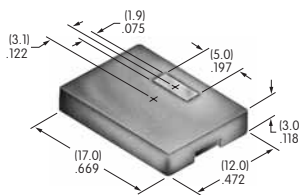

AT4120
Rectangular Spot Illuminated Cap
Polycarbonate
Colors: AB
Series: UB

AT4124
Actuator Key
Chrome/brass
Series: SK