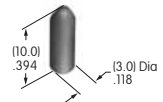

AT3075
Beveled Cap for Illuminated
Polycarbonate
Colors: B C D F
Series: UB2

AT3076
Flat Cap for Illuminated with Lens/Diffuser
Polycarbonate
Colors: JB JC JD JF
Series: UB2

AT3077
Beveled Cap for Nonilluminated
Polycarbonate
Colors: A B C E F
Series: UB2

AT4000s

AT4001
Square Splash Cover
Polyvinyl chloride & polyethylene
Series: LB UB

AT4002
Round Splash Cover
Polyvinyl chloride & polyethylene
Series: LB

AT4003
.394" Bat Lever Cap
Polyvinyl chloride
Colors: A B C
Series: A B

AT4011
Rectangular Splash Cover
Polyvinyl chloride & polyethylene
Series: LB UB

AT4012
Round Solid Colored Cap
Polycarbonate
Colors: BJ CJ EJ FJ GJ
Series: LB

AT4013
Round Colored Insert Cap
Polycarbonate
Colors: JB JC JE JF JG
Series: LB

AT4016
Round Spot Illuminated Cap
Polycarbonate
Cap Colors: A B C F
LED Colors: C D F CF
Series: LB

Color Codes: A Black B White C Red D Amber E Yellow F Green G Blue H Gray J Clear