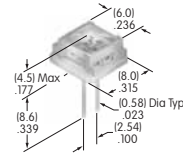

AT627
4-element LED
With Resistor; Volts: 5 12 24
Colors: C D F
Series: LB
T-1 Bi-pin