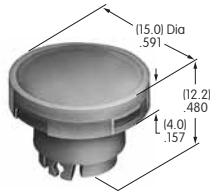

AT3006
Rectangular Cap for Bright LED & Bicolor
Polycarbonate
Colors: JB JC JD JF
Series: YB