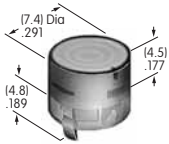

AT4034
Round Indicator Cap
Polycarbonate
Colors: JB
Series: HB

AT4035
Square Nonilluminated Cap
Polycarbonate
Colors: A B C E F G
Series: HB