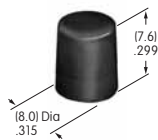

AT443
.315" Dia. Snap-on Cap
Polycarbonate
Colors: A B C E F G H
Series: EB M2B MB20