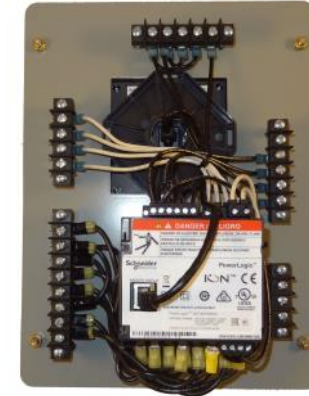

## Non-Case Adapters (SWF Series)

SWF3710 with ION 8000

SWF3710 with ION 8000  
(Rear View)

SWFXS9 with kV2c Socket Meter

SWFXS9  
(Rear View)

### ADVANTAGES

- Replaces 3700/4700 and CM2000 meter with a standard socket or panel meter
- Less expensive than switchboard meters
- Easy installations with pre-wired solutions and mounting mates with existing panel holes
- No re-wiring needed. Great for asbestos wires and tight spaces

### DESCRIPTION

These Non-case Adapters (SWF series) allow retrofitting of any standard panel or socket meter in place of the GE / Siemens / PM 3700/4700 meter or CM2000 meter.

Most utilities have standardized on socket / panel meters, taking advantage of lower costs and simplified maintenance. These panel adapters provide an easy and convenient way of installing meters on panels, thus eliminating the need for more expensive switchboard meters.

## Retrofit Applications

- 3700/4700 meter to panel or socket meter
- CM2000 meter to panel or socket meter
- Socket Form 5, 6 and 9
- Contact SUSI Adapters for non standard or custom hole patterns

SWFCM9  
(Front View)