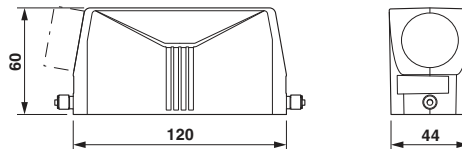

Dimensions

Height	60 mm
Width	44 mm
Length	120 mm

Ambient conditions

Degree of protection of housing (IP)	IP66
	IP69K (ISO 20653:2013-02, with suitable cable gland)
	IP67
Degree of protection of housing (NEMA)	4
	4X

Housing - HC-STA-B24-HLFS-1STP21-EL-AL - 1412786

Technical data

Ambient conditions

	12
Ambient temperature (operation)	-40 °C ... 125 °C

General

Note	for contact inserts HC-B24, BB46, D64, DD108, HV10/16, M
Size	B24
Housing type	Sleeve housing
Locking type	for single locking latch
No. of cable outlets	1
Cable exit	lateral
Screw connection	none
Type of the screw connection	1x Pg21
Housing material	Die-cast aluminum, salt water resistant
Housing surface material	Uncoated

Drawings

Dimensional drawing

Dimensional drawing

Classifications

eCl@ss

eCl@ss 5.1	27143424
eCl@ss 6.0	27143423
eCl@ss 8.0	27440202
eCl@ss 9.0	27440202

ETIM

ETIM 5.0	EC000437
----------	----------