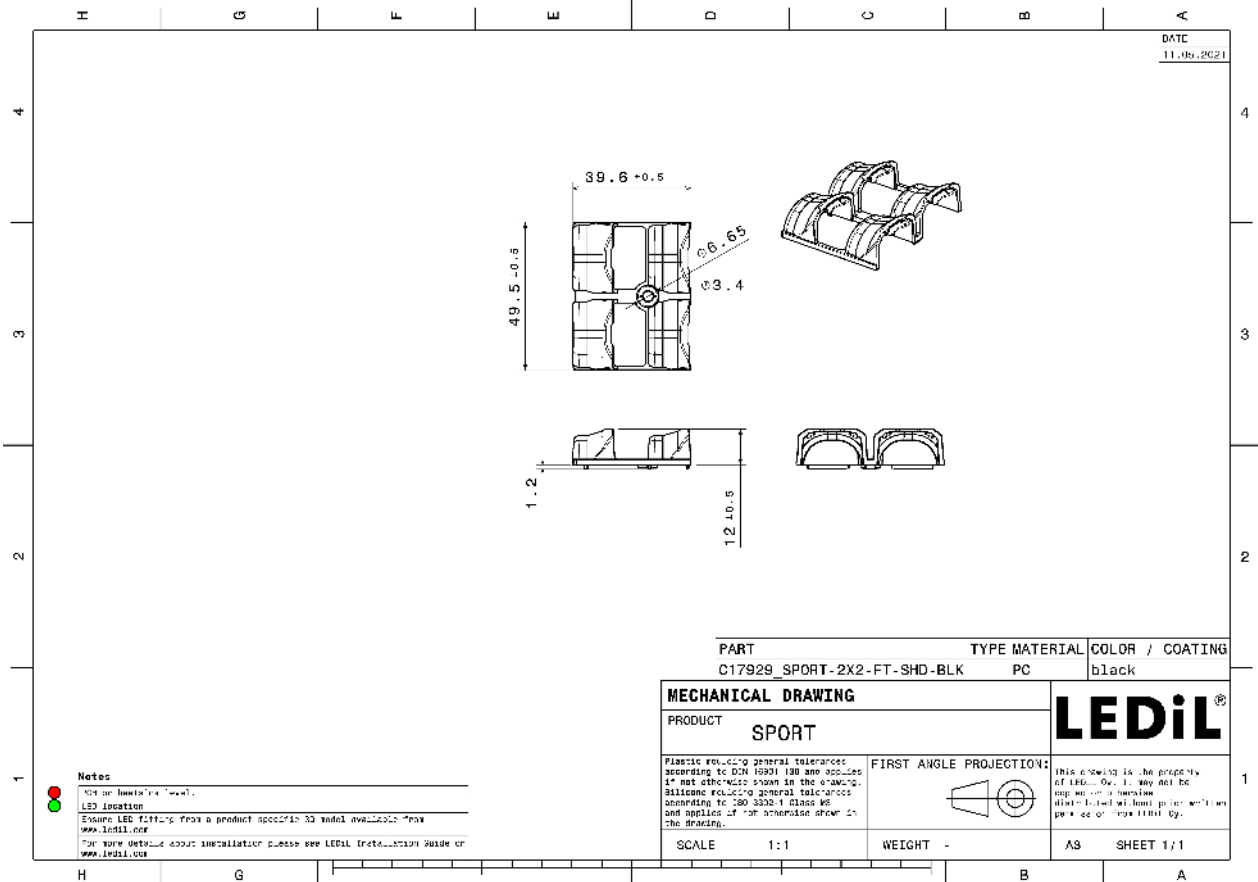

SPORT-2X2-FT-SHD-BLK

Black shade for additional backlight control.

SPECIFICATION:

Dimensions	49.5 x 39.7 mm
Height	12 mm
Fastening	screw
ROHS compliant	yes ⓘ

MATERIALS:

Component	Type	Material	Colour	Finish
SPORT-2X2-FT-SHD-BLK	Shade	PC	black	

ORDERING INFORMATION:

Component	Qty in box	MOQ	MPQ	Box weight (kg)
C17929_SPORT-2X2-FT-SHD-BLK » Box size: 345 x 215 x 185 mm	512	128	16	2.6

See also our general installation guide: www.ledil.com/installation_guide

GENERAL INFORMATION:

NOTE: The typical beam angle will be changed by different color, chip size and chip position tolerance. The typical total beam angle is the full angle measured where the luminous intensity is half of the peak value.