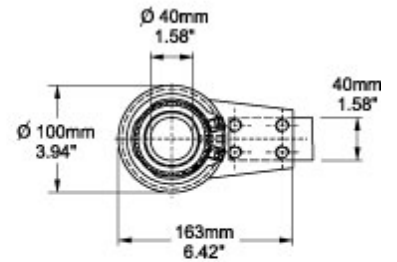

Quality Products. Service Excellence.

Tara Plus Rotating Elbow TPSSRE Series

- For use with 70mm round tube and 60x40mm rectangular tube.
- Die-cast Aluminum G Al Si 12.
- Rotates 300°.
- Accessible from the top.

Front View

End View

Top View

Part No.	R149-040-000
----------	--------------

Tags: TPSS, tara plus, taraplus, suspension system, elbow, rectangular, round, operator, rotating, 70mm

Data subject to change without notice