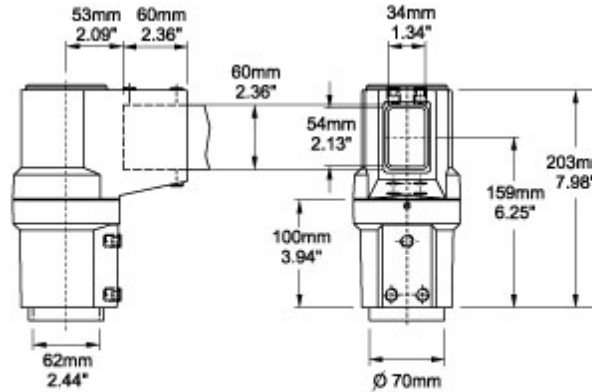

Quality Products. Service Excellence.

Tara Plus Rotating Elbow TPSSRE Series

- For use with 70mm round tube and 60x40mm rectangular tube.
- Die-cast Aluminum G Al Si 12.
- Rotates 300°.
- Accessible from the top.

Front View

End View

Top View

Part No.	R149-040-000
----------	--------------

Tags: TPSS, tara plus, taraplus, suspension system, elbow, rectangular, round, operator, rotating, 70mm

Data subject to change without notice