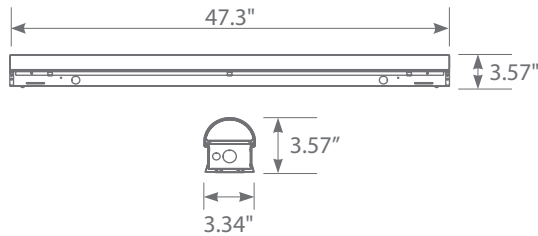

Product Dimensions