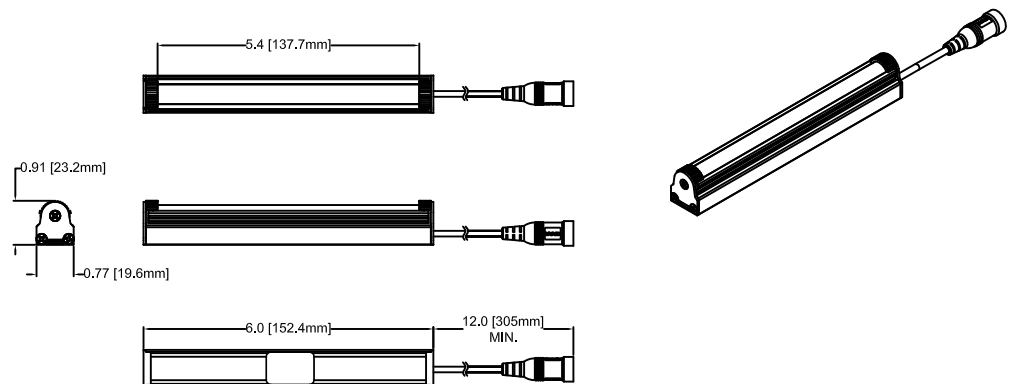

### SPECIFICATIONS

Color Temperature	Lumen Output	Efficacy (lm/W)	Color Rendering Index (CRI)
Cool (C) - 6500K	240	75	70
Neutral (N) - 4500K	225	71	76
Warm (W) - 3000K	220	65	80

Rated Life:	50,000 hours
Beam Angle:	120°
Power Consumption:	3.5 Watts
Operating Temperature:	0° C ~+ 40° C
Voltage Input:	24VDC, Constant Voltage
Controls:	See Accessory SW-1001
Housing:	Extruded Aluminum, Black Polycarbonate Lens, Clear
Weight (g):	65
Dimensions:	W .77" (19.6mm) H .91" (23.2mm) L 6" (152.4mm) ** **not including mounts

### DIMENSIONS