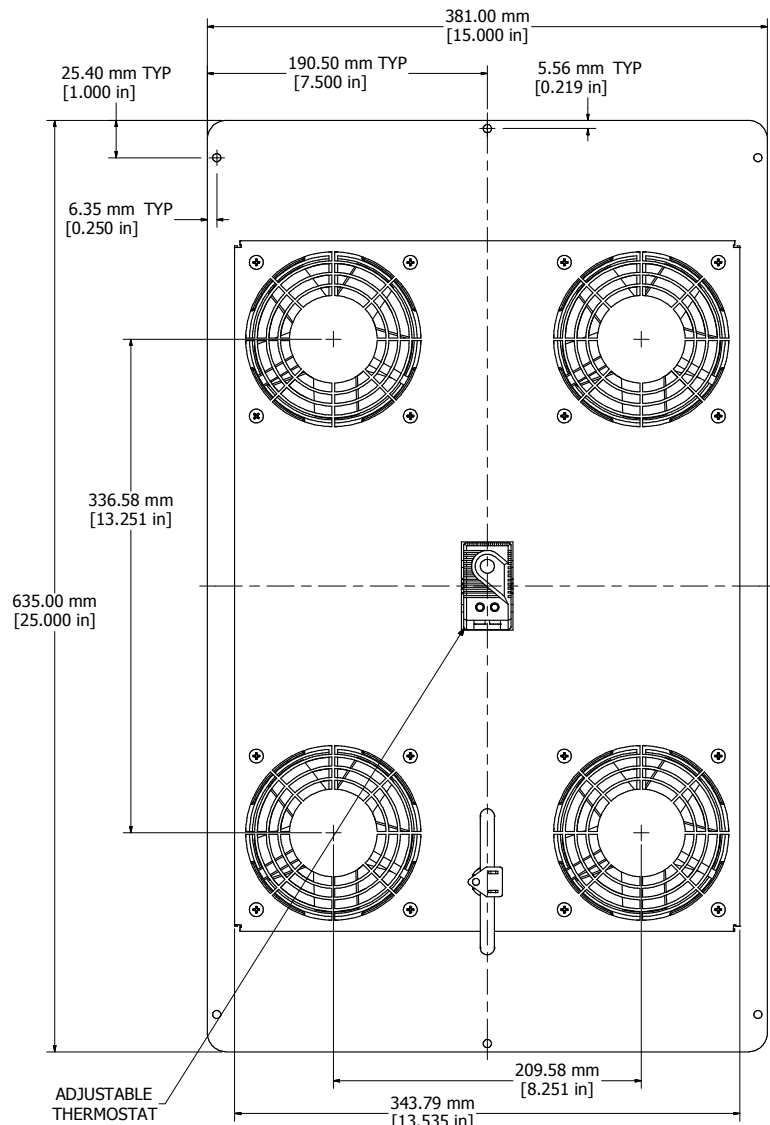

8 | 7 | 6 | 5 | 4 | 3 | 2 | 1

ASSEMBLY - VIEW FROM BOTTOM

ASSEMBLY - VIEW FROM SIDE

ISOMETRIC VIEW

<b>C2T2423F4T</b>
Finish - Top - Painted Steel
Rated - 115 VAC, 50/60 Hz, 0.77 Amps
Free Flow Air Delivery - 400 CFM
Adjustable Thermostat - 32°F to 140°F
Approvals - cURus Recognized UL507 and CSA C22.2 No.113
<b>COLOURS</b>
Black - C2T2423F4TBK1
Beige - C2T2423F4TCG1
<b>HARDWARE</b>
6 Screws - RoundHead 8-32 x 1/2"
6 Speed Nuts

**HAMMOND  
MANUFACTURING™**

**C2T2423F4T**

[www.hammondmfg.com](http://www.hammondmfg.com)

8 | 7 | 6 | 5 | 4 | 3 | 2 | 1