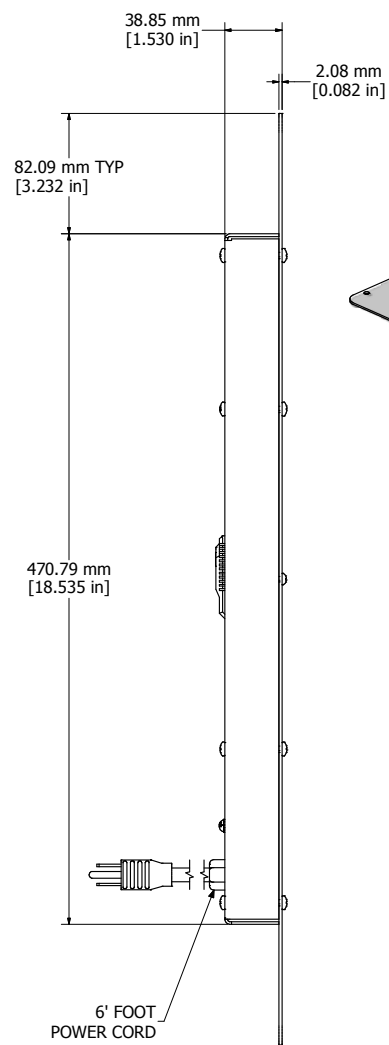

8 | 7 | 6 | 5 | 4 | 3 | 2 | 1

ASSEMBLY - VIEW FROM BOTTOM

ASSEMBLY - VIEW FROM SIDE

ISOMETRIC VIEW

<b>C2T2423F4T</b>
Finish - Top - Painted Steel
Rated - 115 VAC, 50/60 Hz, 0.77 Amps
Free Flow Air Delivery - 400 CFM
Adjustable Thermostat - 32°F to 140°F
Approvals - cURus Recognized UL507 and CSA C22.2 No.113
<b>COLOURS</b>
Black - C2T2423F4TBK1
Beige - C2T2423F4TCG1
<b>HARDWARE</b>
6 Screws - RoundHead 8-32 x 1/2"
6 Speed Nuts

**HAMMOND  
MANUFACTURING™**

**C2T2423F4T**

[www.hammondmfg.com](http://www.hammondmfg.com)

8 | 7 | 6 | 5 | 4 | 3 | 2 | 1