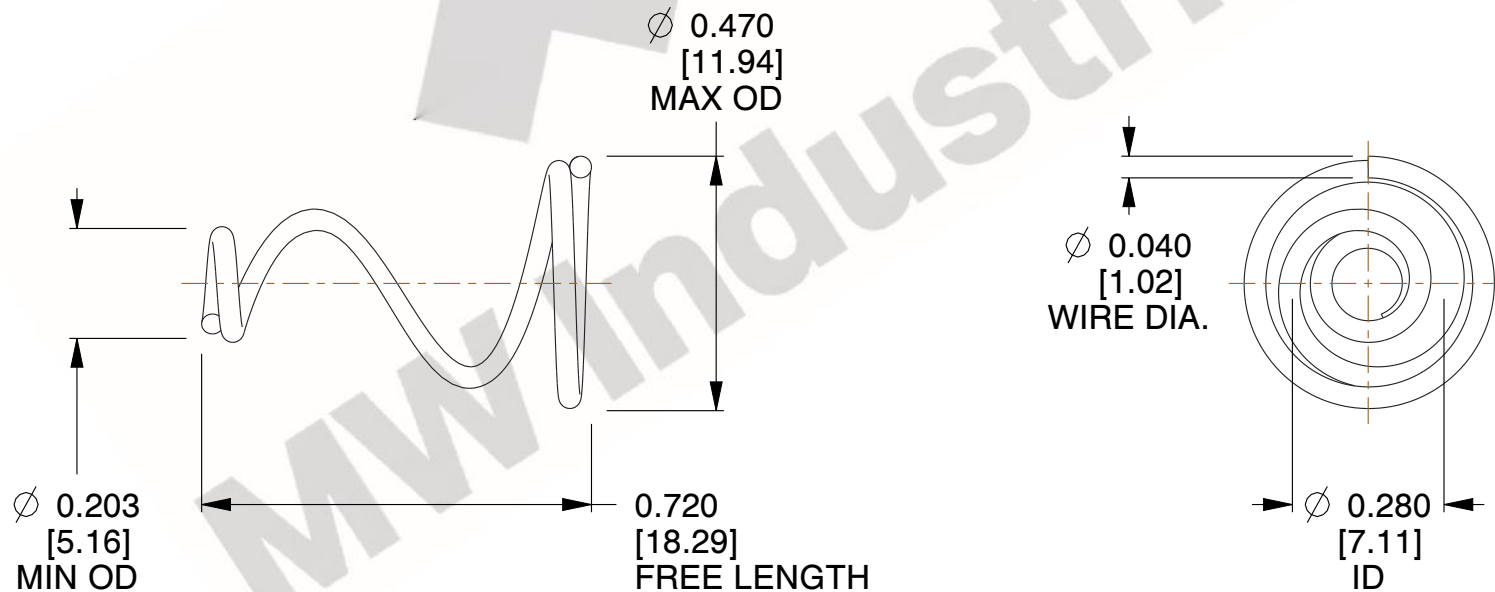

NOTES:

1. Material : Music Wire
2. Total Coils : 3.000
3. Solid Height : 0.450 (in)
4. Finish : ZINC
5. Ends : Closed
6. All Drawing Dimensions are in Inches [mm]

COMPONENT		TAPERED SPRINGS	
TA-2204CS		UNIT	
		INCH [mm]	
TAPERED SPRINGS		SHEET	
		1 of 1	

SCALE 2.820