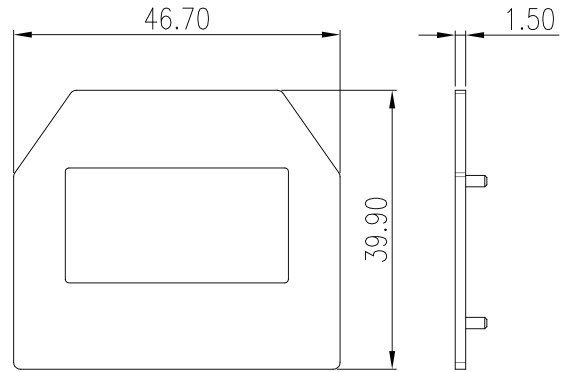

DK16HC

DIN Rail Terminal Blocks > Accessories

Specification

Product description	END COVER
Color	Grey
Material	PA66
Inflammability class	UL94-V0
Compatible products	DK16H
Package	50 pcs / box