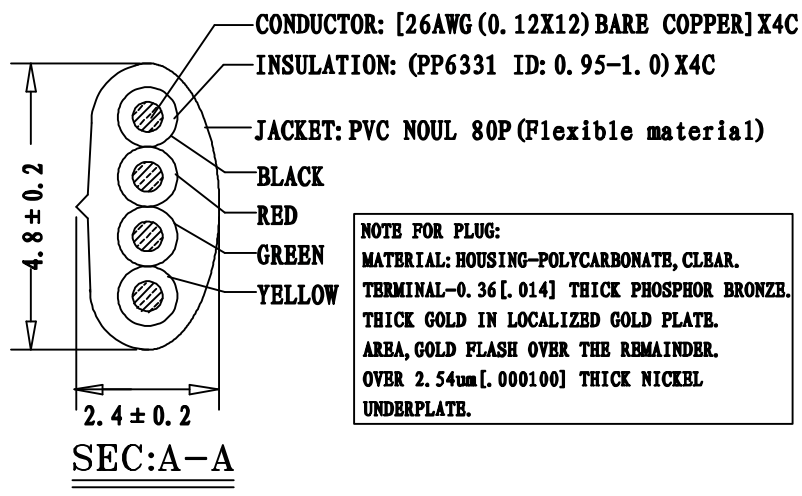

PACKAGE: INDIVIDUAL PE BAG.

TERMINATION:

P1	P2	COLOR
1	1	BLACK
2	2	RED
3	3	GREEN
4	4	YELLOW

PART NO	DRAWING NO	BUYER COLOR	VENDOR COLOR	RETRACTED LENGTH ("L3")	CUSTOMER Accepted ("L2")	CUT LENGTH "L1"
522-26-4400-BL-0005F	A	Black	BLACK LIGHT	330 ± 30	5.0FT-5.75FT	2300-2400
522-26-4400-BL-0007F	B	Black	BLACK LIGHT	470 ± 30	7.0FT-8.05FT	3000-3200
522-26-4400-BL-0010F	C	Black	BLACK LIGHT	630 ± 50	10.0FT-11.5FT	4300-4500
522-26-4400-BL-0012F	D	Black	BLACK LIGHT	800 ± 50	12.0FT-13.8FT	5200-5400
522-26-4400-BL-0014F	E	Black	BLACK LIGHT	850 ± 50	14.0FT-16.1FT	5800-6000
522-26-4400-BL-0025F	F	Black	BLACK LIGHT	1900 ± 50	25.0FT-28.75FT	10800-11000

REVISE	VERSION	BASIS	CONTENTS
12-02-20	A/0	T0210A	NEW DRAWING

<b>CnC Tech, LLC</b> Industrial Cable and Connector Technology			
IDRAWING NO:	671-326	CUSTOMER:	L-671
ITEM NO:	4C COILD CORD P+P PLUG	UNIT:	mm
DATE:	2012-02-20	ISSUE (A/0)	
DRAWN:		QE:	
SALBS DEPT:		SALBS MANAGER:	