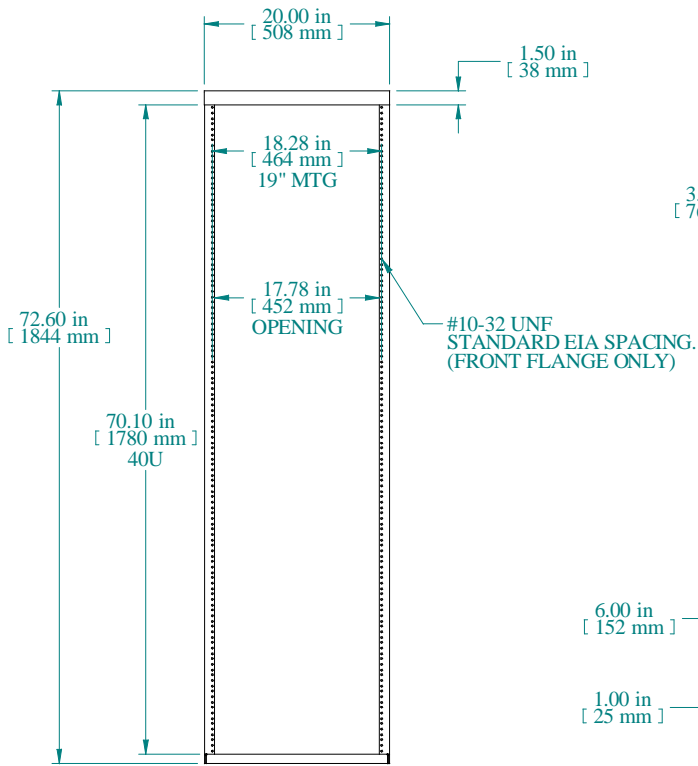

TOP VIEW

FRONT VIEW

SIDE VIEW

PART NUMBERS	
DNRR70LDW	PAINTED BLACK THIN FILM

NOTES
Welded Assembly See Hammond Website for Additional Accessories

Data subject to change without notice. Isometric drawing not to scale.

**HAMMOND
MANUFACTURING™**

www.hammondmfg.com

PART NO. DNRR70LDW