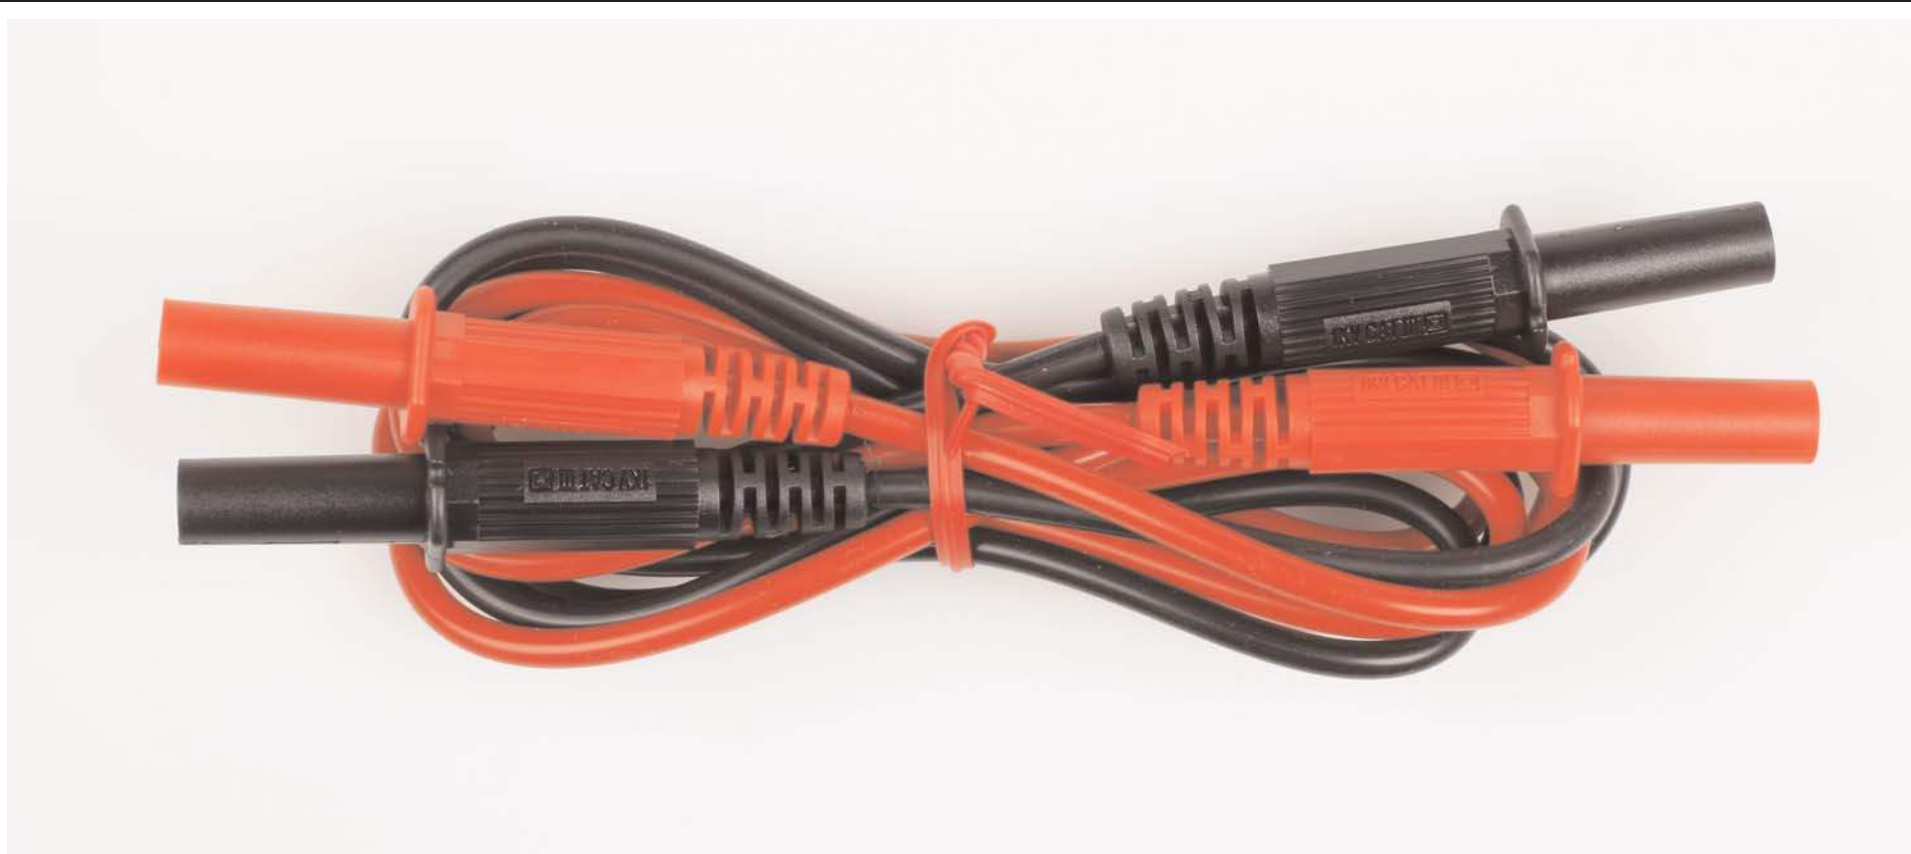

A079

Modular Silicone Test Lead Set (Fixed Shroud Plug to Fixed Shroud Plug)

Voltage / Amperage Rating

Maximum Voltage: 1000V
Maximum Amperage: 10A

Copyright © 2007 Test Products International, Inc.

Agency Listing

Cul us 61010
IEC 61010

Category Rating

CAT III 1000V

Insulation Material

Silicone

Dimensions

Lead Length: 47.2" (1.2m)
Wire Gauge: 18
Outside Diameter: 0.144"
(3.7mm)

Connection Type

0.16" (4.0mm)
Shroud plug &
0.16" 4.0mm
Shroud plug