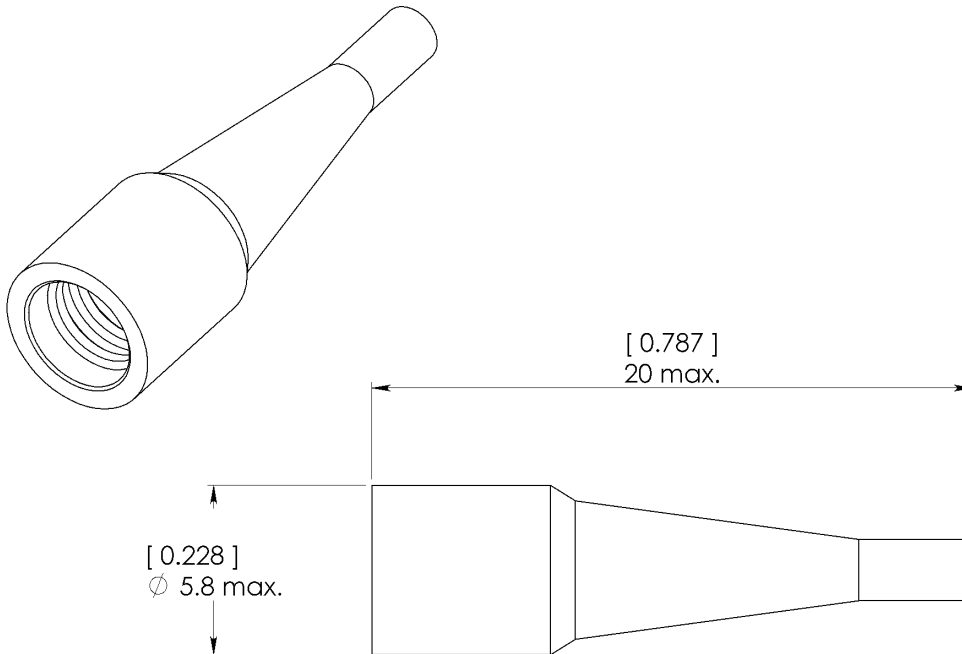

Original dimension in mm [inch]

| |
|----------------|
| GENERAL |
|----------------|

- Compatible with SC and FC connectors
- Suitable for use with cable sizes Ø 1 mm max.
- Compatible with BELLCORE GR 326 specification (V0, LOI 28 % mini.)
- Color yellow.