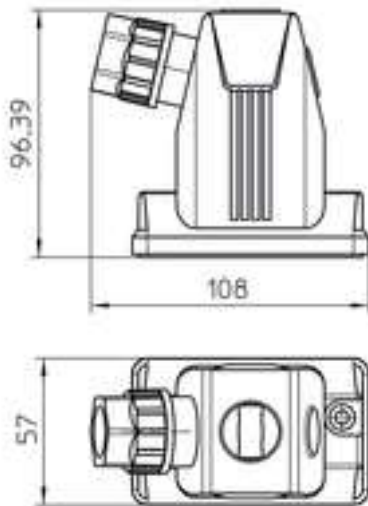

HDC 06B TSS 1M25 WMP**Weidmüller Interface GmbH & Co. KG**Klingenbergstraße 26
D-32758 Detmold
Germany

www.weidmueller.com

Our flange-mounted housings made of plastic have a built-in cable gland and a screw interlock. They seal directly onto the panel wall and can therefore be used without an attachment housing. The housings are impressive with their low weight and optimal protection against contamination, water and vibrations.

General ordering data

Version	HDC enclosures, Size: 3, Protection degree: IP66 (in plugged condition), IP67 plugged, Cable entry from side, Screw, , Size of cable entries: M 25
Order No.	2716750000
Type	HDC 06B TSS 1M25 WMP
GTIN (EAN)	4050118807127
Qty.	1 pc(s).

Net weight 123 g

Cable Gland WMP

Cable diameter, min.	9 mm	Cable diameter, max.	17 mm
AF size	26 mm	Size of cable entries	M 25

Dimensions

Cable entry w. cable glands

General data

EMC housings	No	Housing main material	PA
Material of locking element	Stainless steel, rust-proof	Protection degree	IP66 (in plugged condition), IP67 plugged
Tightening torque	3 Nm	UL 94 flammability rating	V-0