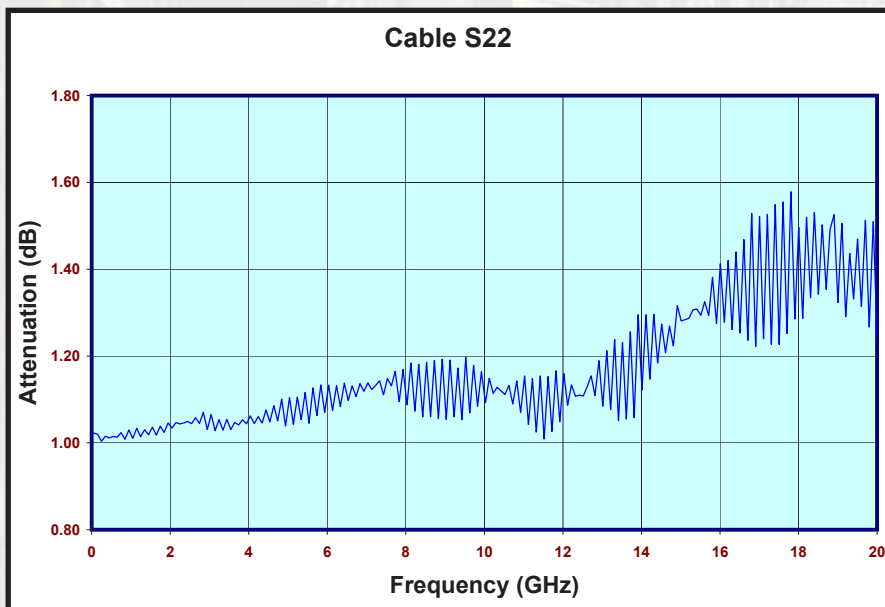

CRYSTEK
CORPORATION

12730 COMMONWEALTH DRIVE • FORT MYERS, FL 33913
PHONE: 239-561-3311 • 800-237-3061
FAX: 239-561-1025 • WWW.CRYSTEK.COM

Rev.: E
Date: 06-14-16