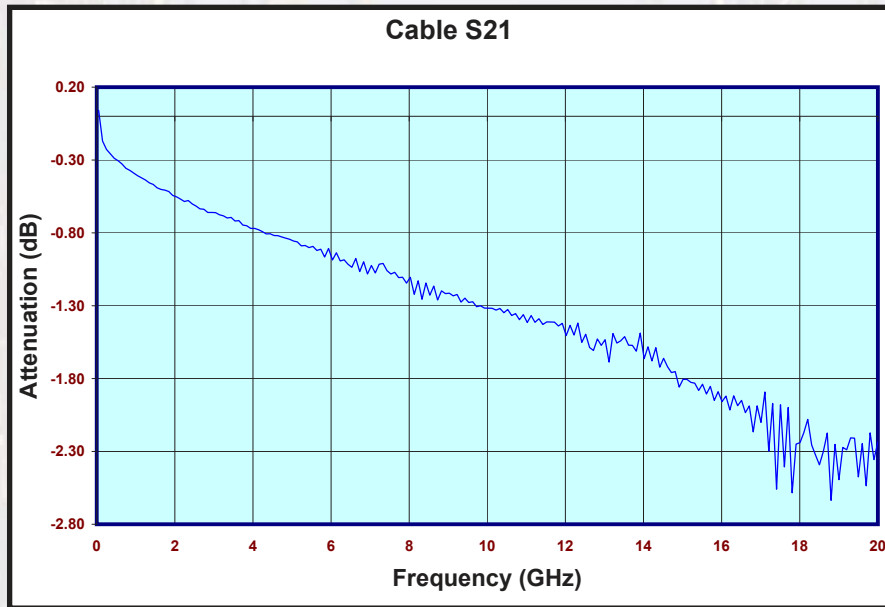

- Max Power in (Kwatts):** 0.18 @ 500 MHz
- \*as specified at 25°C/sea level** 0.13 @ 1 GHz
- 0.08 @ 3 GHz
- 0.05 @ 6 GHz
- 0.04 @ 12 GHz

**Available Connector Terminations:**

- SMA Male / SMA Male Right Angle (DC to 12.6 GHz)
- SMA Male Right Angle / SMA Male Right Angle (DC to 6.4 GHz)

Rev.: E  
Date: 06-14-16

**CRYSTEK**  
**MICROWAVE**  
A DIVISION OF CRYSTEK CORPORATION

**FLEXIBLE .086 PRECISION  
12.6 GHZ RIGHT ANGLE  
RF COAX CABLE ASSEMBLIES**

**S21 Actual Data Plot PN: CCSMA121-MM-086F-24**