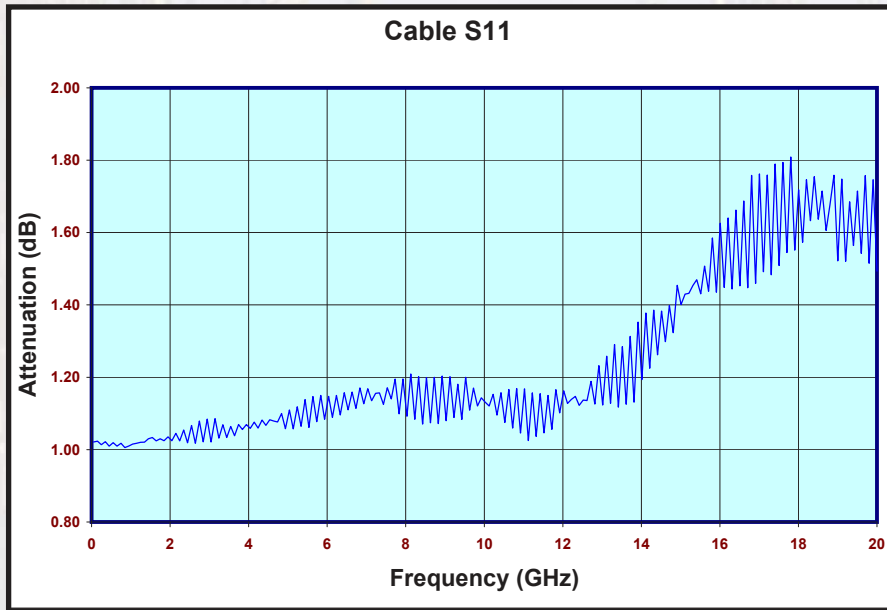

CRYSTEK
MICROWAVE
A DIVISION OF CRYSTEK CORPORATION

**FLEXIBLE .086 PRECISION
12.6 GHZ RIGHT ANGLE
RF COAX CABLE ASSEMBLIES**

S11 Actual Data Plot PN: CCSMA121-MM-086F-24