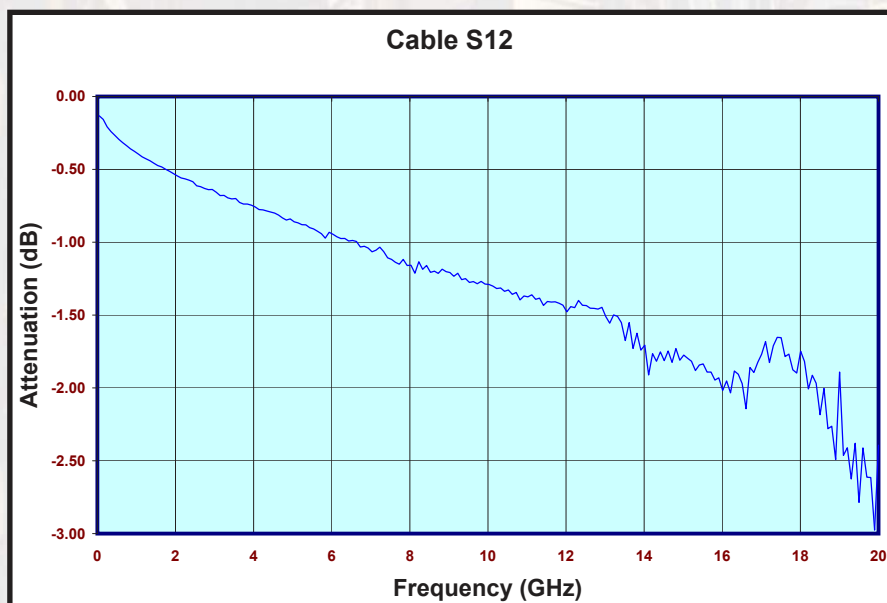

- Max Power in (Kwatts):** 0.18 @ 500 MHz
- \*as specified at 25°C/sea level** 0.13 @ 1 GHz
- 0.08 @ 3 GHz
- 0.05 @ 6 GHz
- 0.04 @ 12 GHz

**Available Connector Terminations:**

- SMA Male / SMA Male Right Angle (DC to 12.6 GHz)
- SMA Male Right Angle / SMA Male Right Angle (DC to 6.4 GHz)

**SMA Male [Right Angle] / SMA Male [Right Angle]**

6.4 GHz Part Number	Description	Length
CCSMA642-MM-086F-12	.086 Flexible RF Coax Cable, SMA Male/Male, RA/RA	12"
CCSMA642-MM-086F-24	.086 Flexible RF Coax Cable, SMA Male/Male, RA/RA	24"
CCSMA642-MM-086F-36	.086 Flexible RF Coax Cable, SMA Male/Male, RA/RA	36"
CCSMA642-MM-086F-48	.086 Flexible RF Coax Cable, SMA Male/Male, RA/RA	48"
CCSMA642-MM-086F-60	.086 Flexible RF Coax Cable, SMA Male/Male, RA/RA	60"
CCSMA642-MM-086F-72	.086 Flexible RF Coax Cable, SMA Male/Male, RA/RA	72"
CCSMA642-MM-086F-120	.086 Flexible RF Coax Cable, SMA Male/Male, RA/RA	120"

**FLEXIBLE .086 PRECISION  
12.6 GHZ RIGHT ANGLE  
RF COAX CABLE ASSEMBLIES**

**S11 Actual Data Plot PN: CCSMA121-MM-086F-24**

**S12 Actual Data Plot PN: CCSMA121-MM-086F-24**

**CRYSTEK**  
CORPORATION

12730 COMMONWEALTH DRIVE • FORT MYERS, FL 33913  
PHONE: 239-561-3311 • 800-237-3061  
FAX: 239-561-1025 • WWW.CRYSTEK.COM