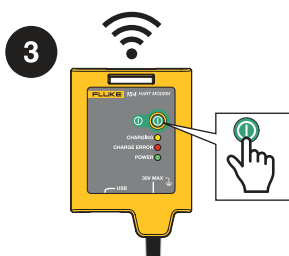

# HART® Calibration Assistant

154

See Users Manual for “Safety Information” and User information.

Go to [www.fluke.com](http://www.fluke.com) to register your product and find more information.

5

6

Email: 154@register.fluke.com