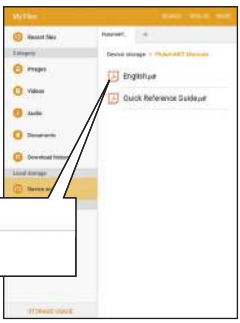

Wireless service not included with purchase.
Compatible with tablets running Android™ 5.0 or higher.