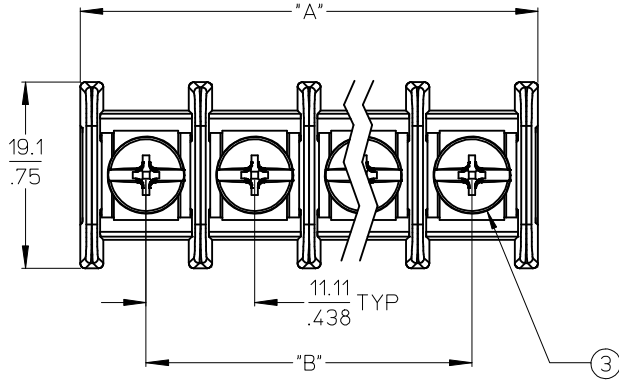

| NO. OF CIRC. "XX" | DIM. "A" | | DIM. "B" | | ASSEMBLY MAT. NO. (STD) | ASSEMBLY MAT. NO. (-50) |
|-------------------|----------|------|----------|-------|-------------------------|-------------------------|
| 02 | 24.5 | 0.97 | 11.11 | 0.438 | 387351102 | 387351502 |
| 04 | 46.8 | 1.84 | 33.34 | 1.313 | 387351104 | 387351504 |
| 07 | 80.1 | 3.15 | 66.68 | 2.625 | 387351107 | 387351507 |
| 10 | 113.4 | 4.47 | 100.01 | 3.938 | 387351110 | 387351510 |
| 19 | 213.5 | 8.40 | 200.03 | 7.875 | 387351119 | 387351519 |

NOTES:

1. MATERIAL: SEE TABLE.
2. FINISHES: SEE TABLE.
3. "XX" REFERS TO THE QUANTITY OF CIRCUITS.
4. ROHS COMPLIANT.

| ITEM | QTY. | DESCRIPTION | MATERIAL | FINISH |
|------|------|--------------------------------------------|-----------------|--------------------|
| 4 | XX | SCREW AND WASHER, #6-32, PAN PHSL(-50 OPT) | STEEL | ZN, CLEAR CHROMATE |
| 3 | XX | SCREW, #6-32, BIND. HEAD, PHSL (STD OPT) | STEEL | ZN, CLEAR CHROMATE |
| 2 | XX | TERMINAL, FAST TAB | BRASS | TIN PLATE |
| 1 | 1 | CS INSULATOR, SINGLE ROW | POLYESTER (PBT) | BLACK |

INITIAL RELEASE
 EC NO: WNA2009-0426
 DRWN: JENCINAS 2009/02/06
 CHKD: CYORK 2009/02/10
 APPR: JMACNEIL 2009/02/10

QUALITY SYMBOLS
 ▽=0
 ▽=0

| | GENERAL TOLERANCES (UNLESS SPECIFIED) | |
|--------------|---------------------------------------|--------|
| | mm | INCH |
| 4 PLACES | ± --- | ± --- |
| 3 PLACES | ± --- | ± .005 |
| 2 PLACES | ± 0.13 | ± .01 |
| 1 PLACE | ± 0.3 | ± --- |
| ANGULAR ± 2° | | |

DRAFT WHERE APPLICABLE MUST REMAIN WITHIN DIMENSIONS

DIMENSION STYLE: MM/IN
 SCALE: 2:1
 DESIGN UNITS: INCH
 THIRD ANGLE PROJECTION
 DRAWN BY: JENCINAS DATE: 2009/01/20
 CHECKED BY: CYORK DATE: 2009/01/22
 APPROVED BY: JMACNEIL DATE: 2009/01/23
 MATERIAL NO. SEE CHART