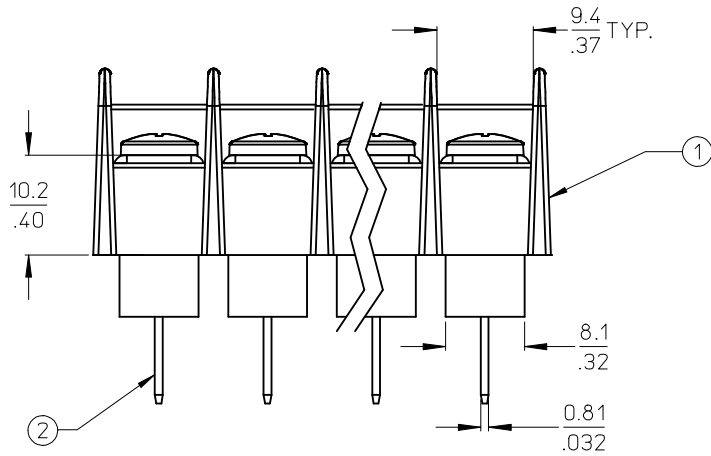

| NO. OF CIRC. "XX" | DIM. "A" | | DIM. "B" | | ASSEMBLY MAT. NO. (STD) | ASSEMBLY MAT. NO. (-50) |
|-------------------|----------|------|----------|-------|-------------------------|-------------------------|
| 02 | 24.5 | 0.97 | 11.11 | 0.438 | 387351102 | 387351502 |
| 04 | 46.8 | 1.84 | 33.34 | 1.313 | 387351104 | 387351504 |
| 07 | 80.1 | 3.15 | 66.68 | 2.625 | 387351107 | 387351507 |
| 10 | 113.4 | 4.47 | 100.01 | 3.938 | 387351110 | 387351510 |
| 19 | 213.5 | 8.40 | 200.03 | 7.875 | 387351119 | 387351519 |

NOTES:

1. MATERIAL: SEE TABLE.
2. FINISHES: SEE TABLE.
3. "XX" REFERS TO THE QUANTITY OF CIRCUITS.
4. ROHS COMPLIANT.

| ITEM | QTY. | DESCRIPTION | MATERIAL | FINISH |
|------|------|--------------------------------------------|-----------------|--------------------|
| 4 | XX | SCREW AND WASHER, #6-32, PAN PHSL(-50 OPT) | STEEL | ZN, CLEAR CHROMATE |
| 3 | XX | SCREW, #6-32, BIND. HEAD, PHSL (STD OPT) | STEEL | ZN, CLEAR CHROMATE |
| 2 | XX | TERMINAL, FAST TAB | BRASS | TIN PLATE |
| 1 | 1 | CS INSULATOR, SINGLE ROW | POLYESTER (PBT) | BLACK |

INITIAL RELEASE
 EC NO: WNA2009-0426
 DRWN: JENCINAS 2009/02/06
 CHKD: CYORK 2009/02/10
 APPR: JMACNEIL 2009/02/10

QUALITY SYMBOLS
 ▽=0
 ▽=0

| | GENERAL TOLERANCES (UNLESS SPECIFIED) | |
|--------------|---------------------------------------|--------|
| | mm | INCH |
| 4 PLACES | ± --- | ± --- |
| 3 PLACES | ± --- | ± .005 |
| 2 PLACES | ± 0.13 | ± .01 |
| 1 PLACE | ± 0.3 | ± --- |
| ANGULAR ± 2° | | |

DRAFT WHERE APPLICABLE MUST REMAIN WITHIN DIMENSIONS

DIMENSION STYLE: MM/IN
 SCALE: 2:1
 DESIGN UNITS: INCH
 THIRD ANGLE PROJECTION
 DRAWN BY: JENCINAS DATE: 2009/01/20
 CHECKED BY: CYORK DATE: 2009/01/22
 APPROVED BY: JMACNEIL DATE: 2009/01/23
 MATERIAL NO. SEE CHART