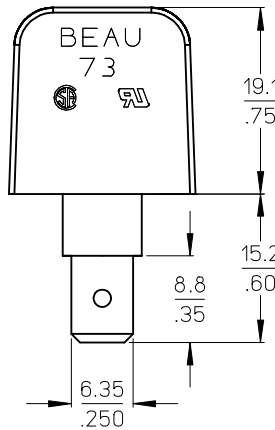

| NO. OF CIRC. "XX" | DIM. "A" | | DIM. "B" | | ASSEMBLY MAT. NO. (STD) | ASSEMBLY MAT. NO. (-50) |
|-------------------|----------|------|----------|-------|-------------------------|-------------------------|
| 02 | 24.5 | 0.97 | 11.11 | 0.438 | 387351102 | 387351502 |
| 04 | 46.8 | 1.84 | 33.34 | 1.313 | 387351104 | 387351504 |
| 07 | 80.1 | 3.15 | 66.68 | 2.625 | 387351107 | 387351507 |
| 10 | 113.4 | 4.47 | 100.01 | 3.938 | 387351110 | 387351510 |
| 19 | 213.5 | 8.40 | 200.03 | 7.875 | 387351119 | 387351519 |

NOTES:

1. MATERIAL: SEE TABLE.
2. FINISHES: SEE TABLE.
3. "XX" REFERS TO THE QUANTITY OF CIRCUITS.
4. ROHS COMPLIANT.

| ITEM | QTY. | DESCRIPTION | MATERIAL | FINISH |
|------|------|--------------------------------------------|-----------------|--------------------|
| 4 | XX | SCREW AND WASHER, #6-32, PAN PHSL(-50 OPT) | STEEL | ZN, CLEAR CHROMATE |
| 3 | XX | SCREW, #6-32, BIND. HEAD, PHSL (STD OPT) | STEEL | ZN, CLEAR CHROMATE |
| 2 | XX | TERMINAL, FAST TAB | BRASS | TIN PLATE |
| 1 | 1 | CS INSULATOR, SINGLE ROW | POLYESTER (PBT) | BLACK |

INITIAL RELEASE
 EC NO: WNA2009-0426
 DRWN: JENCINAS 2009/02/06
 CHKD: CYORK 2009/02/10
 APPR: JMACNEIL 2009/02/10

QUALITY SYMBOLS
 ▽=0
 ▽=0

| | GENERAL TOLERANCES (UNLESS SPECIFIED) | |
|--------------|---------------------------------------|--------|
| | mm | INCH |
| 4 PLACES | ± --- | ± --- |
| 3 PLACES | ± --- | ± .005 |
| 2 PLACES | ± 0.13 | ± .01 |
| 1 PLACE | ± 0.3 | ± --- |
| ANGULAR ± 2° | | |

DRAFT WHERE APPLICABLE MUST REMAIN WITHIN DIMENSIONS

DIMENSION STYLE: MM/IN
 SCALE: 2:1
 DESIGN UNITS: INCH
 THIRD ANGLE PROJECTION
 DRAWN BY: JENCINAS DATE: 2009/01/20
 CHECKED BY: CYORK DATE: 2009/01/22
 APPROVED BY: JMACNEIL DATE: 2009/01/23
 MATERIAL NO. SEE CHART