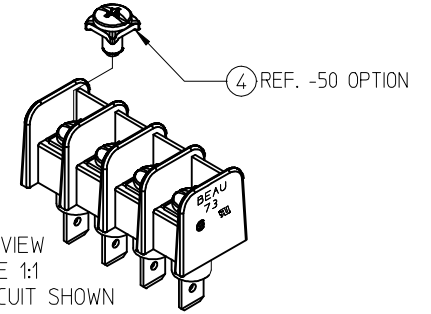

| NO. OF CIRC. "XX" | DIM. "A" | | DIM. "B" | | ASSEMBLY MAT. NO. (STD) | ASSEMBLY MAT. NO. (-50) |
|-------------------|----------|------|----------|-------|-------------------------|-------------------------|
| 02 | 24.5 | 0.97 | 11.11 | 0.438 | 387351102 | 387351502 |
| 04 | 46.8 | 1.84 | 33.34 | 1.313 | 387351104 | 387351504 |
| 07 | 80.1 | 3.15 | 66.68 | 2.625 | 387351107 | 387351507 |
| 10 | 113.4 | 4.47 | 100.01 | 3.938 | 387351110 | 387351510 |
| 19 | 213.5 | 8.40 | 200.03 | 7.875 | 387351119 | 387351519 |

NOTES:

1. MATERIAL: SEE TABLE.
2. FINISHES: SEE TABLE.
3. "XX" REFERS TO THE QUANTITY OF CIRCUITS.
4. ROHS COMPLIANT.

| ITEM | QTY. | DESCRIPTION | MATERIAL | FINISH |
|------|------|--------------------------------------------|-----------------|--------------------|
| 4 | XX | SCREW AND WASHER, #6-32, PAN PHSL(-50 OPT) | STEEL | ZN, CLEAR CHROMATE |
| 3 | XX | SCREW, #6-32, BIND. HEAD, PHSL (STD OPT) | STEEL | ZN, CLEAR CHROMATE |
| 2 | XX | TERMINAL, FAST TAB | BRASS | TIN PLATE |
| 1 | 1 | CS INSULATOR, SINGLE ROW | POLYESTER (PBT) | BLACK |

DRAFT WHERE APPLICABLE MUST REMAIN WITHIN DIMENSIONS

DIMENSION STYLE: MM/IN
 SCALE: 2:1
 DESIGN UNITS: INCH
 THIRD ANGLE PROJECTION
 DRAWN BY: JENCINAS DATE: 2009/01/20
 CHECKED BY: CYORK DATE: 2009/01/22
 APPROVED BY: JMACNEIL DATE: 2009/01/23
 MATERIAL NO. SEE CHART