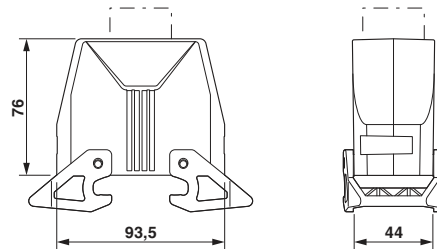

Sleeve housing B10, With double locking latch, Material: Die-cast aluminum, salt water resistant, Cable outlets: 1, straight, Height: 76 mm, Cable gland: none, Gland: no, 1x M40, Standard

Why buy this product

- good shielding in the event of electromagnetic interference

Key Commercial Data

Packing unit	1 STK
Custom tariff number	85389099
Country of origin	China

Technical data

Dimensions

Height	76 mm
Width	44 mm
Length	93.5 mm

Housing - HC-STA-B16-HHWD-1TTM40-EL-AL - 1412709

Technical data

General

Note	For contact inserts HC-B16, BB32, D40, DD72, HS6, HV6, M, K
Size	B10
Housing type	Sleeve housing
Locking type	With double locking latch
No. of cable outlets	1
Cable exit	straight
Screw connection	none
Type of the screw connection	1x M40
Housing material	Die-cast aluminum, salt water resistant
Housing surface material	Uncoated
Material lock	PA

Drawings

Dimensional drawing

Dimensional drawing

Classifications

eCl@ss

eCl@ss 5.1	27143424
eCl@ss 6.0	27143423
eCl@ss 8.0	27440202
eCl@ss 9.0	27440202

ETIM

ETIM 5.0	EC000437
----------	----------