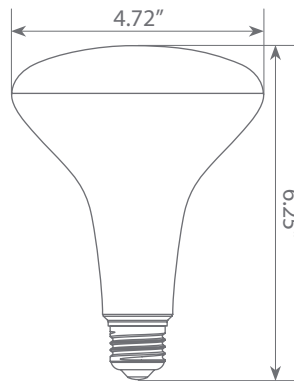

## Specifications

Input Power	Input Voltage	Lumen Output	Beam Angle	Center Beam	CCT
17 W	120V	1400 lm	110°	N/A	4000 K
CRI	Luminous Efficacy	Power Factor	Input Current	Base/Cap	Lamp Lifespan
80	82.4 lm/W	0.7	0.185 A	E26	25,000 Hrs.

### Product Dimensions