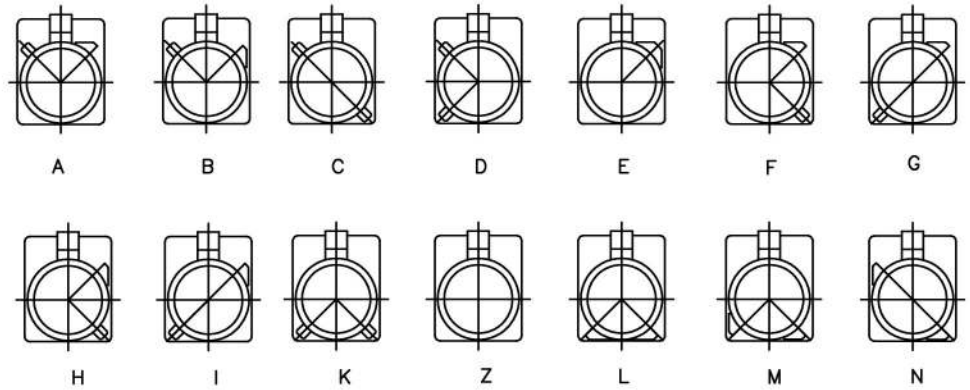

Connector Type

Type	Color	Serial No.
A	BLACK (黑色)	10-53-1-0123
B	WHITE (白色)	10-53-1-0122
C	BLUE (蓝色)	10-53-1-0077
D	BORDEAUX VIOLET (紫红色)	10-53-1-0078
E	GREEN (军绿色)	10-53-1-0079
F	BROWN (棕褐色)	
G	GREY (灰色)	
H	VIOLET (粉红色)	
I	BEIGE (米黄色)	
K	CURRY (土黄色)	
Z	WATER BLUE (水蓝色)	10-53-1-0308
L	CARMINE RED (桔红色)	
M	PASTEL ORANGE (橙色)	
N	PASTEL GREEN (浅绿色)	

Scale: 1:2

③

⑤

Suggested cable stripping

No.	Name	Material	Remarks	Qty
8				
7				
6				
5	Copper pipe	CU	Nickel plating	1
4	Insulator	PTFE		1
3	Center pin	Brass	Gold plating	1
2	Metal shell	Brass	Nickel plating	1
1	Plastic Shell	PA66+30%GF		1

Tolerance		
0-6mm	±0.1	α° ±1°
6-18mm	±0.15	α. X° ±0.1°
18-30mm	±0.2	α. XX° ±0.05°
30-50mm	±0.25	
50-80mm	±0.35	
80-120mm	±0.50	
120-180mm	±0.65	
180-250mm	±0.90	

Zhejiang JC Antenna Co.,Ltd

FAKRA Male Straight