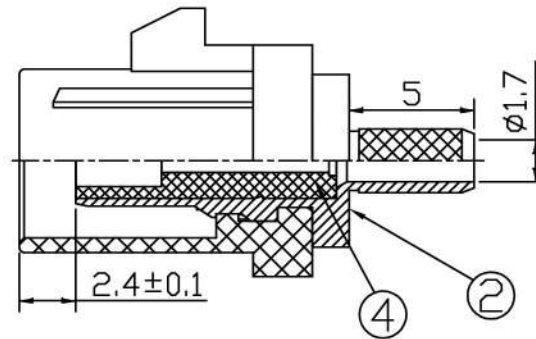

Connector Type

Type	Color	Serial No.
A	BLACK (黑色)	10-53-1-0123
B	WHITE (白色)	10-53-1-0122
C	BLUE (蓝色)	10-53-1-0077
D	BORDEAUX VIOLET (紫红色)	10-53-1-0078
E	GREEN (军绿色)	10-53-1-0079
F	BROWN (棕褐色)	
G	GREY (灰色)	
H	VIOLET (粉红色)	
I	BEIGE (米黄色)	
K	CURRY (土黄色)	
Z	WATER BLUE (水蓝色)	10-53-1-0308
L	CARMINE RED (桔红色)	
M	PASTEL ORANGE (橙色)	
N	PASTEL GREEN (浅绿色)	

Scale: 1:2

③

⑤

Suggested cable stripping

No.	Name	Material	Remarks	Qty
8				
7				
6				
5	Copper pipe	CU	Nickel plating	1
4	Insulator	PTFE		1
3	Center pin	Brass	Gold plating	1
2	Metal shell	Brass	Nickel plating	1
1	Plastic Shell	PA66+30%GF		1

Tolerance		
0-6mm	±0.1	α° ±1°
6-18mm	±0.15	α. X° ±0.1°
18-30mm	±0.2	α. XX° ±0.05°
30-50mm	±0.25	
50-80mm	±0.35	
80-120mm	±0.50	
120-180mm	±0.65	
180-250mm	±0.90	

Zhejiang JC Antenna Co.,Ltd

FAKRA Male Straight

Drawing No. LJQ281

Rev. C

For Cable RG174/RG316

ROHS

重量: 比例: