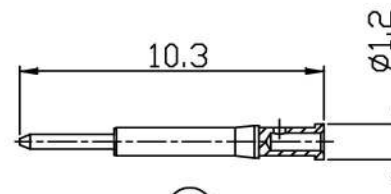

Connector Type

Type	Color	Serial No.
A	BLACK (黑色)	10-53-1-0123
B	WHITE (白色)	10-53-1-0122
C	BLUE (蓝色)	10-53-1-0077
D	BORDEAUX VIOLET (紫红色)	10-53-1-0078
E	GREEN (军绿色)	10-53-1-0079
F	BROWN (棕褐色)	
G	GREY (灰色)	
H	VIOLET (粉红色)	
I	BEIGE (米黄色)	
K	CURRY (土黄色)	
Z	WATER BLUE (水蓝色)	10-53-1-0308
L	CARMINE RED (桔红色)	
M	PASTEL ORANGE (橙色)	
N	PASTEL GREEN (浅绿色)	

Scale: 1:2

③

⑤

Suggested cable stripping

No.	Name	Material	Remarks	Qty
8				
7				
6				
5	Copper pipe	CU	Nickel plating	1
4	Insulator	PTFE		1
3	Center pin	Brass	Gold plating	1
2	Metal shell	Brass	Nickel plating	1
1	Plastic Shell	PA66+30%GF		1

Tolerance		
0-6mm	±0.1	α° ±1°
6-18mm	±0.15	α. X° ±0.1°
18-30mm	±0.2	α. XX° ±0.05°
30-50mm	±0.25	
50-80mm	±0.35	
80-120mm	±0.50	
120-180mm	±0.65	
180-250mm	±0.90	

Zhejiang JC Antenna Co.,Ltd

FAKRA Male Straight