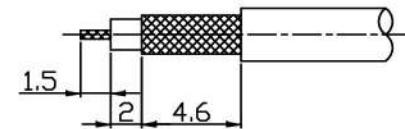

Connector Type

Type	Color	Serial No.
A	BLACK (黑色)	10-53-1-0123
B	WHITE (白色)	10-53-1-0122
C	BLUE (蓝色)	10-53-1-0077
D	BORDEAUX VIOLET (紫红色)	10-53-1-0078
E	GREEN (军绿色)	10-53-1-0079
F	BROWN (棕褐色)	
G	GREY (灰色)	
H	VIOLET (粉红色)	
I	BEIGE (米黄色)	
K	CURRY (土黄色)	
Z	WATER BLUE (水蓝色)	10-53-1-0308
L	CARMINE RED (桔红色)	
M	PASTEL ORANGE (橙色)	
N	PASTEL GREEN (浅绿色)	

Scale: 1:2

③

⑤

Suggested cable stripping

No.	Name	Material	Remarks	Qty
8				
7				
6				
5	Copper pipe	CU	Nickel plating	1
4	Insulator	PTFE		1
3	Center pin	Brass	Gold plating	1
2	Metal shell	Brass	Nickel plating	1
1	Plastic Shell	PA66+30%GF		1

Tolerance		
0-6mm	±0.1	α° ±1°
6-18mm	±0.15	α. X° ±0.1°
18-30mm	±0.2	α. XX° ±0.05°
30-50mm	±0.25	
50-80mm	±0.35	
80-120mm	±0.50	
120-180mm	±0.65	
180-250mm	±0.90	

Zhejiang JC Antenna Co.,Ltd

FAKRA Male Straight