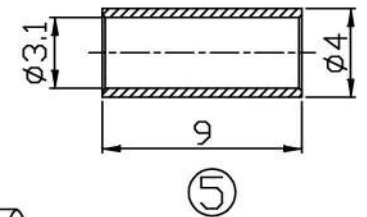

Connector Type

Type	Color	Serial No.
A	BLACK (黑色)	10-53-1-0123
B	WHITE (白色)	10-53-1-0122
C	BLUE (蓝色)	10-53-1-0077
D	BORDEAUX VIOLET (紫红色)	10-53-1-0078
E	GREEN (军绿色)	10-53-1-0079
F	BROWN (棕褐色)	
G	GREY (灰色)	
H	VIOLET (粉红色)	
I	BEIGE (米黄色)	
K	CURRY (土黄色)	
Z	WATER BLUE (水蓝色)	10-53-1-0308
L	CARMINE RED (桔红色)	
M	PASTEL ORANGE (橙色)	
N	PASTEL GREEN (浅绿色)	

Scale: 1:2

③

⑤

Suggested cable stripping

No.	Name	Material	Remarks	Qty
8				
7				
6				
5	Copper pipe	CU	Nickel plating	1
4	Insulator	PTFE		1
3	Center pin	Brass	Gold plating	1
2	Metal shell	Brass	Nickel plating	1
1	Plastic Shell	PA66+30%GF		1

Tolerance		
0-6mm	±0.1	α° ±1°
6-18mm	±0.15	α. X° ±0.1°
18-30mm	±0.2	α. XX° ±0.05°
30-50mm	±0.25	
50-80mm	±0.35	
80-120mm	±0.50	
120-180mm	±0.65	
180-250mm	±0.90	

Zhejiang JC Antenna Co.,Ltd

FAKRA Male Straight