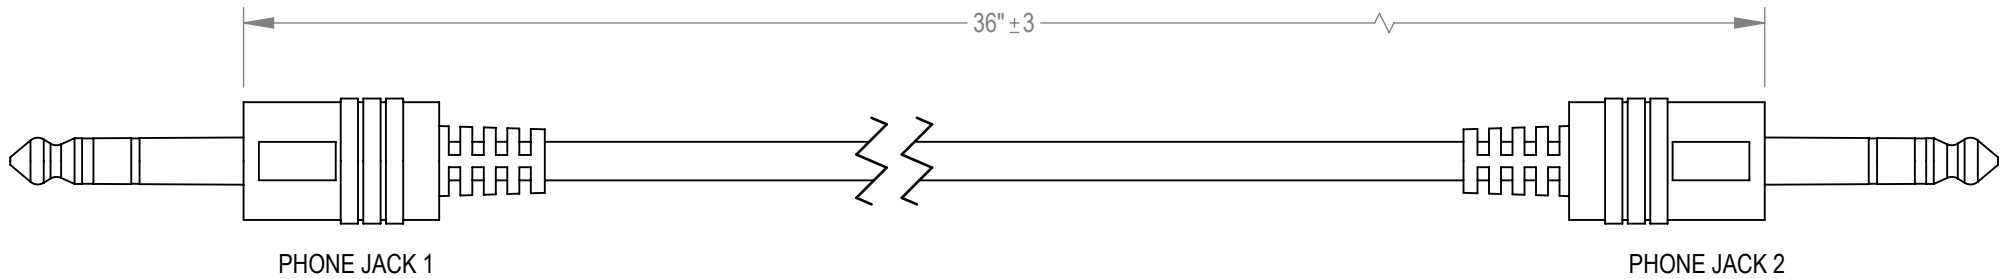

WIRING TABLE		
PHONE JACK 1	CONDUCTOR	PHONE JACK 2
TIP	BLACK	TIP
RING	WHITE	RING
SLEEVE	GREEN	SLEEVE

NOTE FOR CABLE:
 NUMBER OF CONDUCTORS: 3
 CONDUCTOR AWG: 24 AWG
 WORKING VOLTAGE: 300V
 TEMPERATURE RANGE: -20° THRU 80 °C
 SHIELDING: PAPER
 JACKET: PVC
 INSULATION: PVC
 STYLE: UL 2464
 CABLE OD: 5.1 ±2.5MM
 COLOR: GREY

NOTE FOR PLUGS:
 MATERIAL: PVC
 COLOR: GREY

PACKAGE: INDIVIDUAL PE BAG

ROHS COMPLAINT

ALL DIMENSIONS ARE IN INCHES TOLERANCES UNLESS SPECIFIED X.X ±.020 X.XX ±.010 X.XXX ±.005 > ±1"	DRAWN BY	BMN	THIS DOCUMENT IS CONFIDENTIAL AND IS THE SOLE PROPERTY OF CREST ELECTRONICS, INC. ANY REPRODUCTION IN PART OR WHOLE WITHOUT WRITTEN PERMISSION IS PROHIBITED		
	DATE	12/02/20			
	APPROVED BY	BMN			
	DATE	12/02/20	TITLE	CABLE, TV JUMPER, 3C 1/4-3C 1/4, HW	
THIRD ANGLE PROJECTION	SCALE : NTS	SHEET 1 OF 1	SIZE A	DWG. NO.	REV.
				3030QS-ND	01