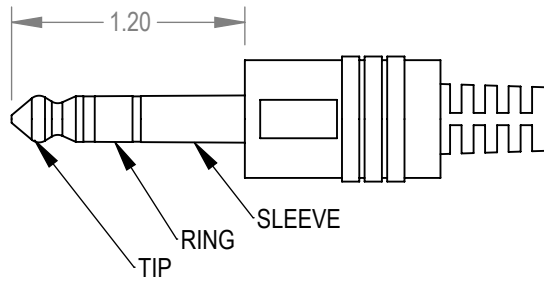

WIRING TABLE		
PHONE JACK 1	CONDUCTOR	PHONE JACK 2
TIP	BLACK	TIP
RING	WHITE	RING
SLEEVE	GREEN	SLEEVE

NOTE FOR CABLE:
 NUMBER OF CONDUCTORS: 3
 CONDUCTOR AWG: 24 AWG
 WORKING VOLTAGE: 300V
 TEMPERATURE RANGE: -20° THRU 80 °C
 SHIELDING: PAPER
 JACKET: PVC
 INSULATION: PVC
 STYLE: UL 2464
 CABLE OD: 5.1 ±2.5MM
 COLOR: GREY

NOTE FOR PLUGS:
 MATERIAL: PVC
 COLOR: GREY

PACKAGE: INDIVIDUAL PE BAG

ROHS COMPLAINT

ALL DIMENSIONS ARE IN INCHES TOLERANCES UNLESS SPECIFIED X.X ±.020 X.XX ±.010 X.XXX ±.005 > ±1"	DRAWN BY	BMN	THIS DOCUMENT IS CONFIDENTIAL AND IS THE SOLE PROPERTY OF CREST ELECTRONICS, INC. ANY REPRODUCTION IN PART OR WHOLE WITHOUT WRITTEN PERMISSION IS PROHIBITED		
	DATE	12/02/20			
	APPROVED BY	BMN			
	DATE	12/02/20	TITLE	CABLE, TV JUMPER, 3C 1/4-3C 1/4, HW	
THIRD ANGLE PROJECTION	SCALE : NTS	SHEET 1 OF 1	SIZE A	DWG. NO.	REV.
				3030QS-ND	01