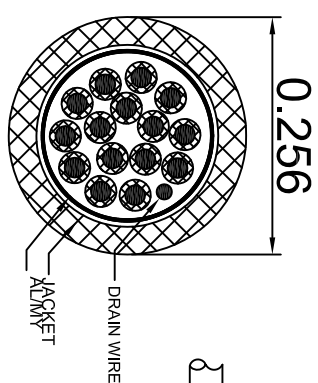

4-40thread(UNC)

4X THUMBSCREW

LENGTH

D-SUB
15PIN Male

D-SUB
15PIN Female

LENGTH & P/N Table

LENGTH	P/N	Cable Color
1.5FT ±0.8 inch	CS-DSSMDB15MF-001.5	GREY
2.5FT ±1 inch	CS-DSSMDB15MF-002.5	GREY
3FT ±1.2 inch	CS-DSSMDB15MF-003	GREY
5FT ±2 inch	CS-DSSMDB15MF-005	GREY
10FT ±3 inch	CS-DSSMDB15MF-010	GREY
25FT ±4 inch	CS-DSSMDB15MF-025	GREY
50FT ±8 inch	CS-DSSMDB15MF-050	GREY

PIN OUT:		
Male	Female	Color
PIN1	PIN1	Black
PIN2	PIN2	Brown
PIN3	PIN3	Red
PIN4	PIN4	Orange
PIN5	PIN5	Yellow
PIN6	PIN6	Green
PIN7	PIN7	Blue
PIN8	PIN8	Purple
PIN9	PIN9	Gray
PIN10	PIN10	White
PIN11	PIN11	Pink
PIN12	PIN12	Light Green
PIN13	PIN13	Black/White
PIN14	PIN14	Brown/White
PIN15	PIN15	Red/White
SHIELD	SHIELD	Drain Wire

UNLESS OTHERWISE SPECIFIED
DIMENSIONS ARE IN INCHES
TOLERANCES ARE:

DECIMALS	±.01	ANGLES	±.1°
X	±.005		
XX	±.002		
XXX	±.001		

APPROVALS	DATE
DRAWN LF	24/Oct/2017
CHECKED BA	24/Oct/2017
RESP ENG	
MFG ENG	