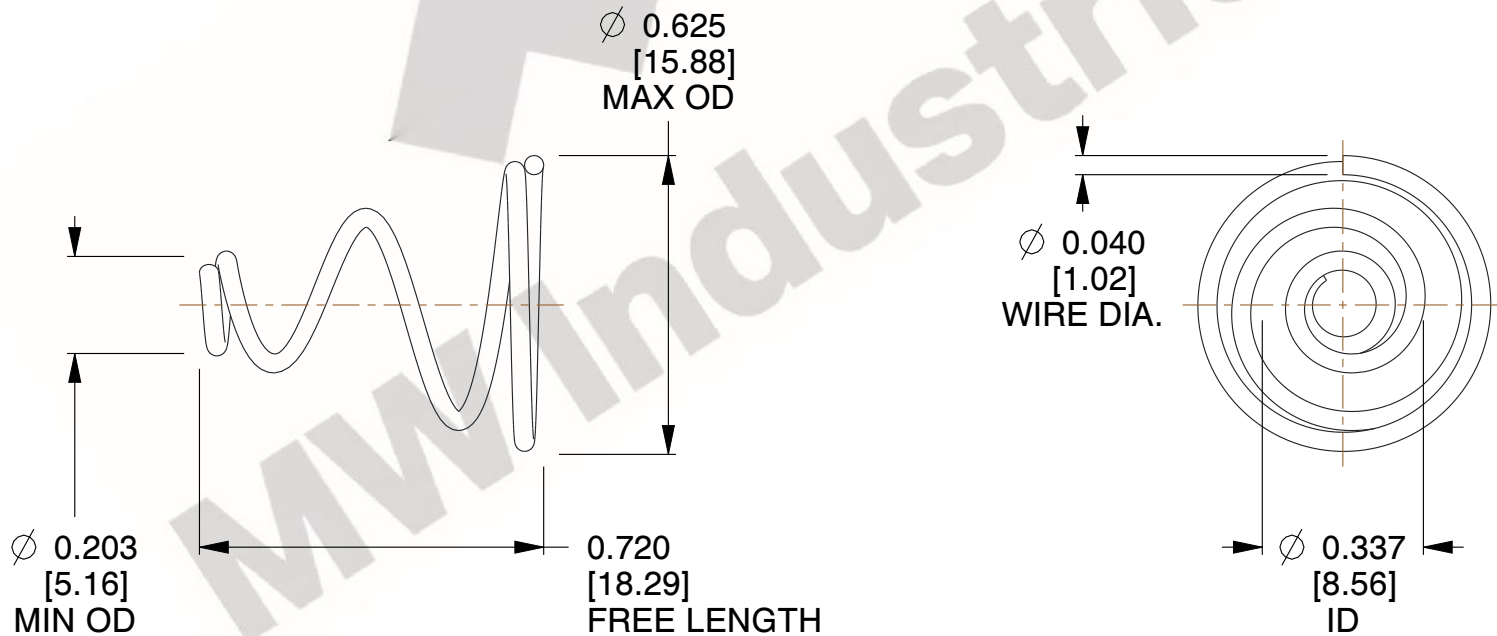

NOTES:

1. Material : Music Wire
2. Total Coils : 3.500
3. Solid Height : 0.450 (in)
4. Finish : ZINC
5. Ends : Closed
6. All Drawing Dimensions are in Inches [mm]

COMPONENT		TAPERED SPRINGS	
TA-2204CS		UNIT	
		INCH [mm]	
TAPERED SPRINGS		SHEET	
		1 of 1	

SCALE 2.490