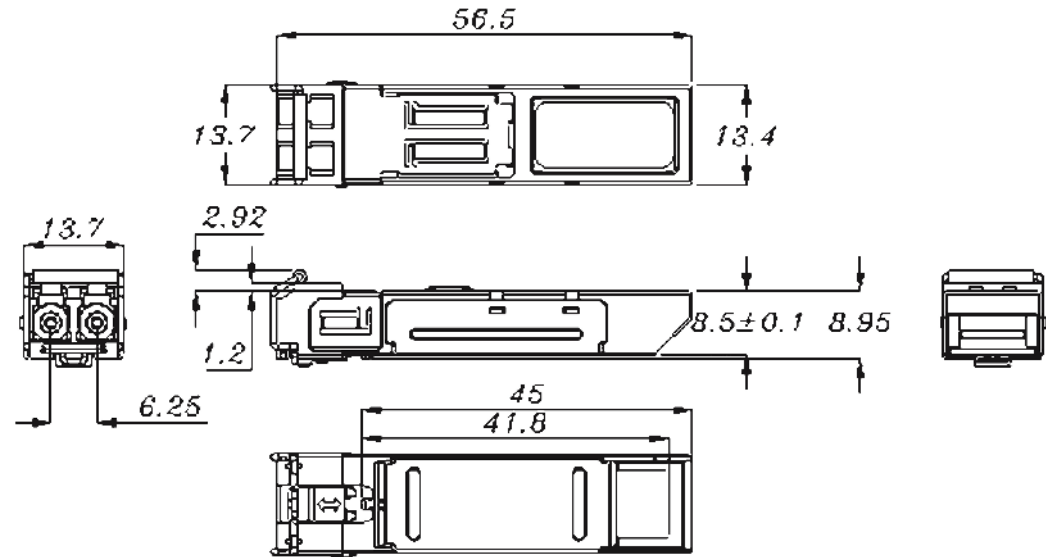

A

B

C

D

Partnumber	Product name	FE / GbE
20 76 000 0300	Ha-VIS FE SFP Transceiver MM L2	Fast Ethernet
20 76 010 0300	Ha-VIS GbE SFP Transceiver MM L550	Gigabit Ethernet
20 76 020 0300	Ha-VIS FE SFP Transceiver SM L15	Fast Ethernet
20 76 024 0300	Ha-VIS FE SFP Transceiver SM L40	Fast Ethernet
20 76 028 0300	Ha-VIS GbE SFP Transceiver SM L80	Gigabit Ethernet
20 76 030 0300	Ha-VIS GbE SFP Transceiver SM L10	Gigabit Ethernet
20 76 034 0300	Ha-VIS GbE SFP Transceiver SM L40	Gigabit Ethernet
20 76 038 0300	Ha-VIS FE SFP Transceiver SM L80	Fast Ethernet

	All rights reserved Department EL PD - DE HARTING Electric GmbH & Co. KG D-32339 Espelkamp	All Dimensions in mm Original Size DIN A4	Scale 1:1	Free size tol.		Ref. Sub.
		Created by WULF	Inspected by STICKFORTH	Standardisation TIEMANNA	Date 2016-05-18	State Final Release
Title Ha-VIS SFP Transceiver					Doc-Key / ECM-Nr. 100662525/UGD/000/A 500000104585	
Type TB		Number 20 76 OXX 0300			Rev. A	Page 1/1