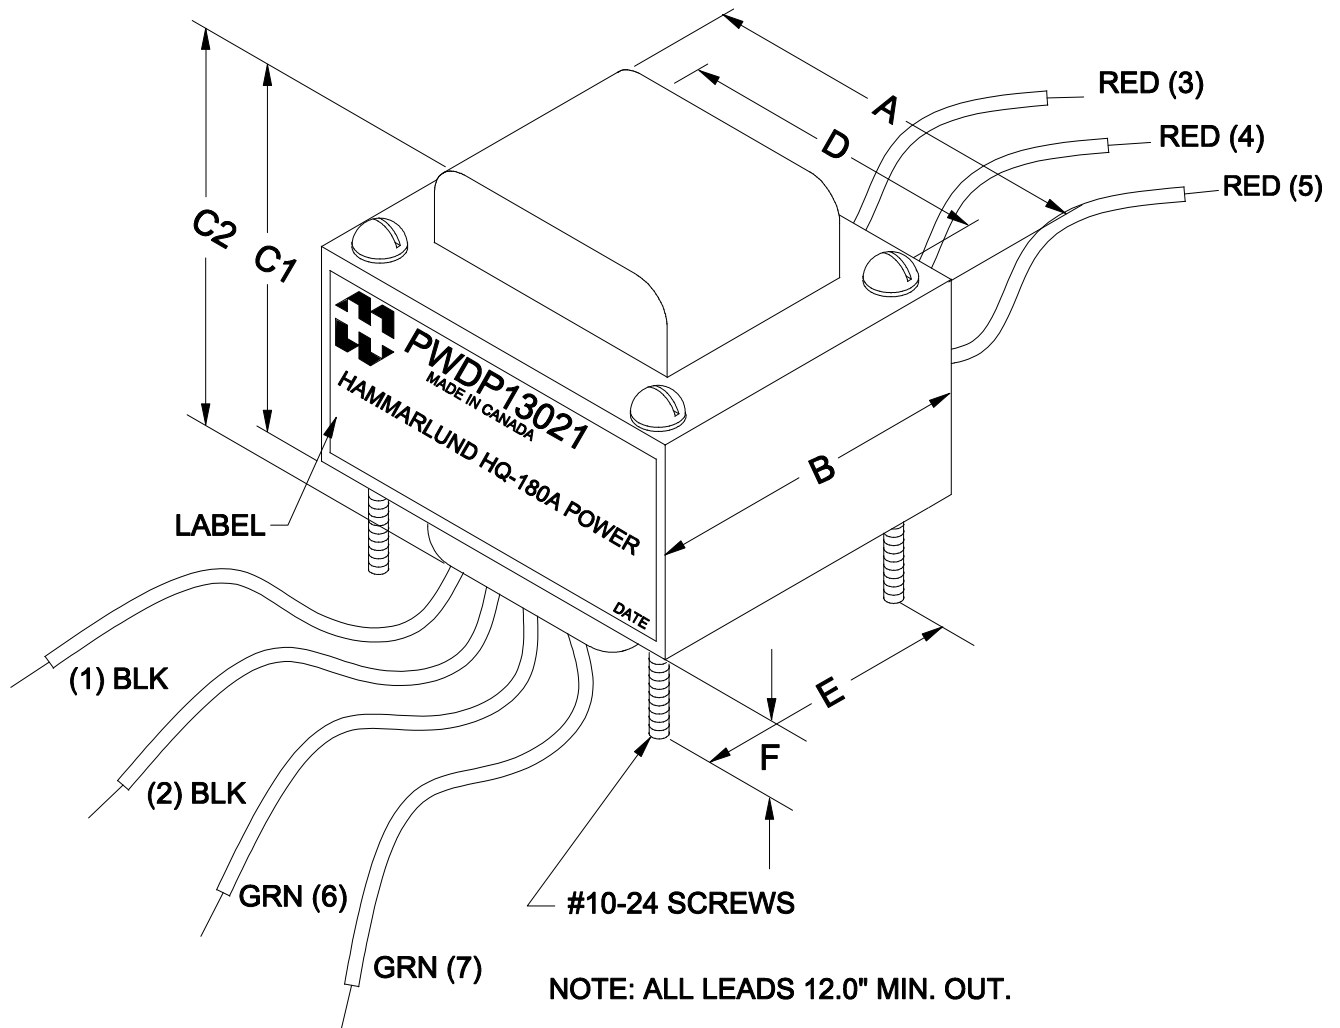

DIMENSIONS:	
A	3.750" ±0.063
B	3.125" ±0.063
C1	2.655" ±0.125
C2	3.530" ±0.125
D	3.125" ±0.063
E	2.500" ±0.063
F	1.500" ±0.250

ELECTRONIC DIVISION
 52 RANKIN PLACE,
 WATERLOO, ONTARIO, N2J 3Z5
 PH # (519) 886-6181
 FAX # (519) 886-9540

TITLE
PWDP13021

NO	DATE	REVISION	DWG. BY
0	05/21/14	RELEASED.	C.I. CORINA ILIE
			DATE
			05/12/14
			DIM IN()MM()

EDBPWDP13021