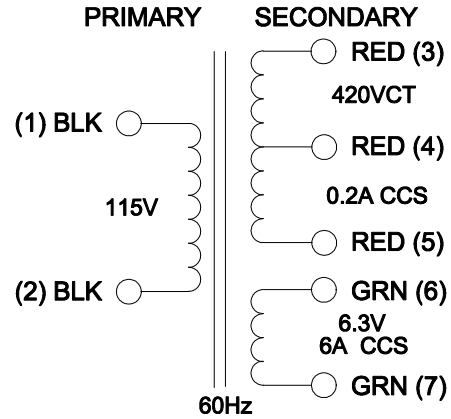

DIMENSIONS:	
A	3.750" ±0.063
B	3.125" ±0.063
C1	2.655" ±0.125
C2	3.530" ±0.125
D	3.125" ±0.063
E	2.500" ±0.063
F	1.500" ±0.250

ELECTRONIC DIVISION
 52 RANKIN PLACE,
 WATERLOO, ONTARIO, N2J 3Z5
 PH # (519) 886-6181
 FAX # (519) 886-9540

TITLE
PWDP13021

NO	DATE	REVISION	DWG. BY
0	05/21/14	RELEASED.	C.I. CORINA ILIE
			DATE
			05/12/14
			DIM IN()MM()

EDBPWDP13021