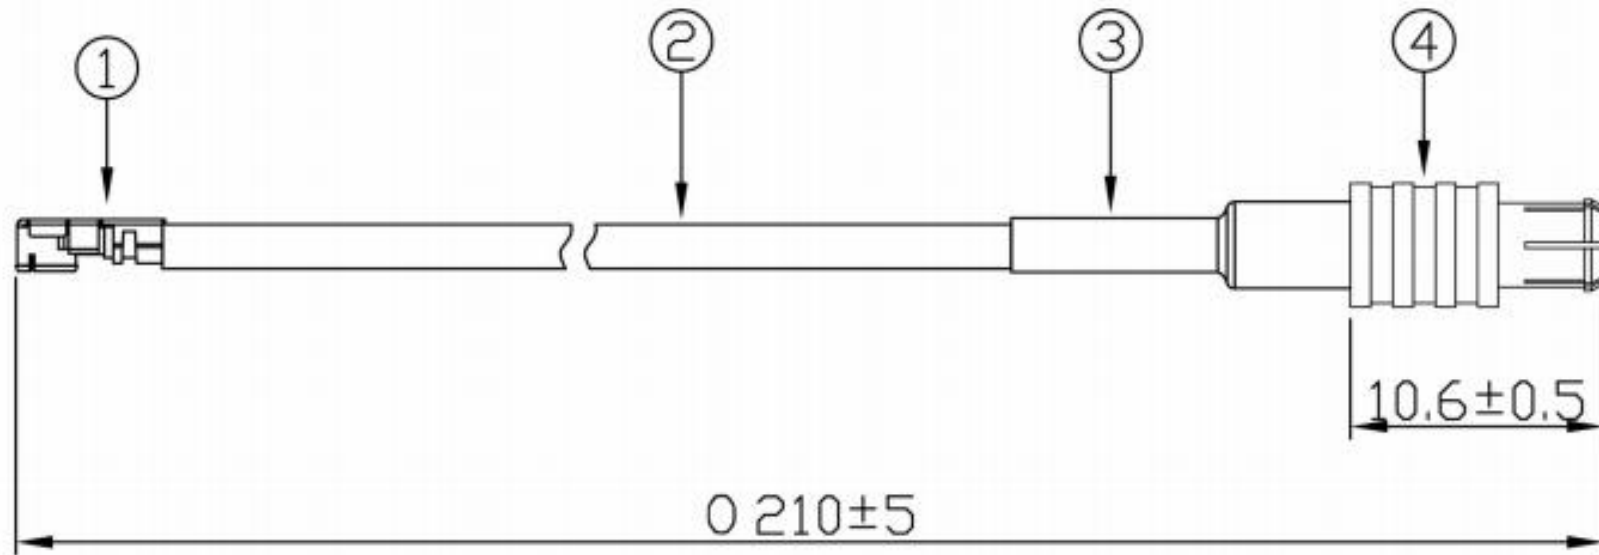

Zhejiang JC Antenna Co.,Ltd

REV	DESCRIPTION	DATE
A	MCX male+RF178(210)+Ipex	2022-12-20

4	MCX Male	1PCS	1.05.05I.0043	DRAWN BY	Xuegang Zhou	UNIT	mm
3	Tube	1PCS	1.07.07M.0133				
2	RG178 Cable	210mm	1.05.05J.0288	CHECKED BY	ChaoYu	SCALE	/
1	Ipex	1PCS		APPROVED BY	Shengming Fu	PAGE	1
S/N	Name	Qty	P/N	Drawing No.	MCXIPEX2109003		