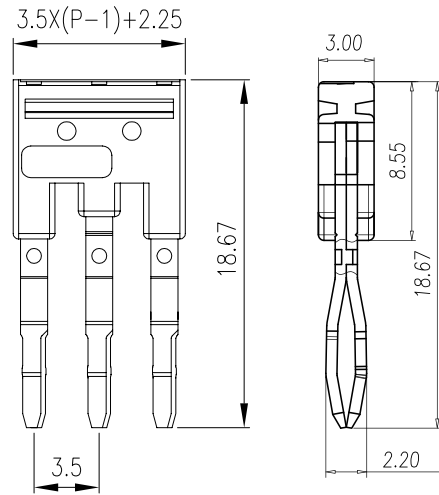

# DSD03-1.5

DIN Rail Terminal Blocks > Accessories > Plug-in bridge

## Specification

Product description	Plug-in bridge
Color	Red
Housing material	PA
PIN material	Copper Alloy
Housing material	Tin Plated
Inflammability class	UL94-V0
Position	02 / 03 / 04 / 05 / 10 P
Compatible products	DP1.5/DP1.5-TR/DP1.5-TN
Package	50 pcs/box