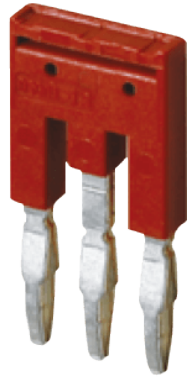

# DSD03-1.5

DIN Rail Terminal Blocks > Accessories > Plug-in bridge

## Specification

Product description	Plug-in bridge
Color	Red
Housing material	PA
PIN material	Copper Alloy
Housing material	Tin Plated
Inflammability class	UL94-V0
Position	02 / 03 / 04 / 05 / 10 P
Compatible products	DP1.5/DP1.5-TR/DP1.5-TN
Package	50 pcs/box