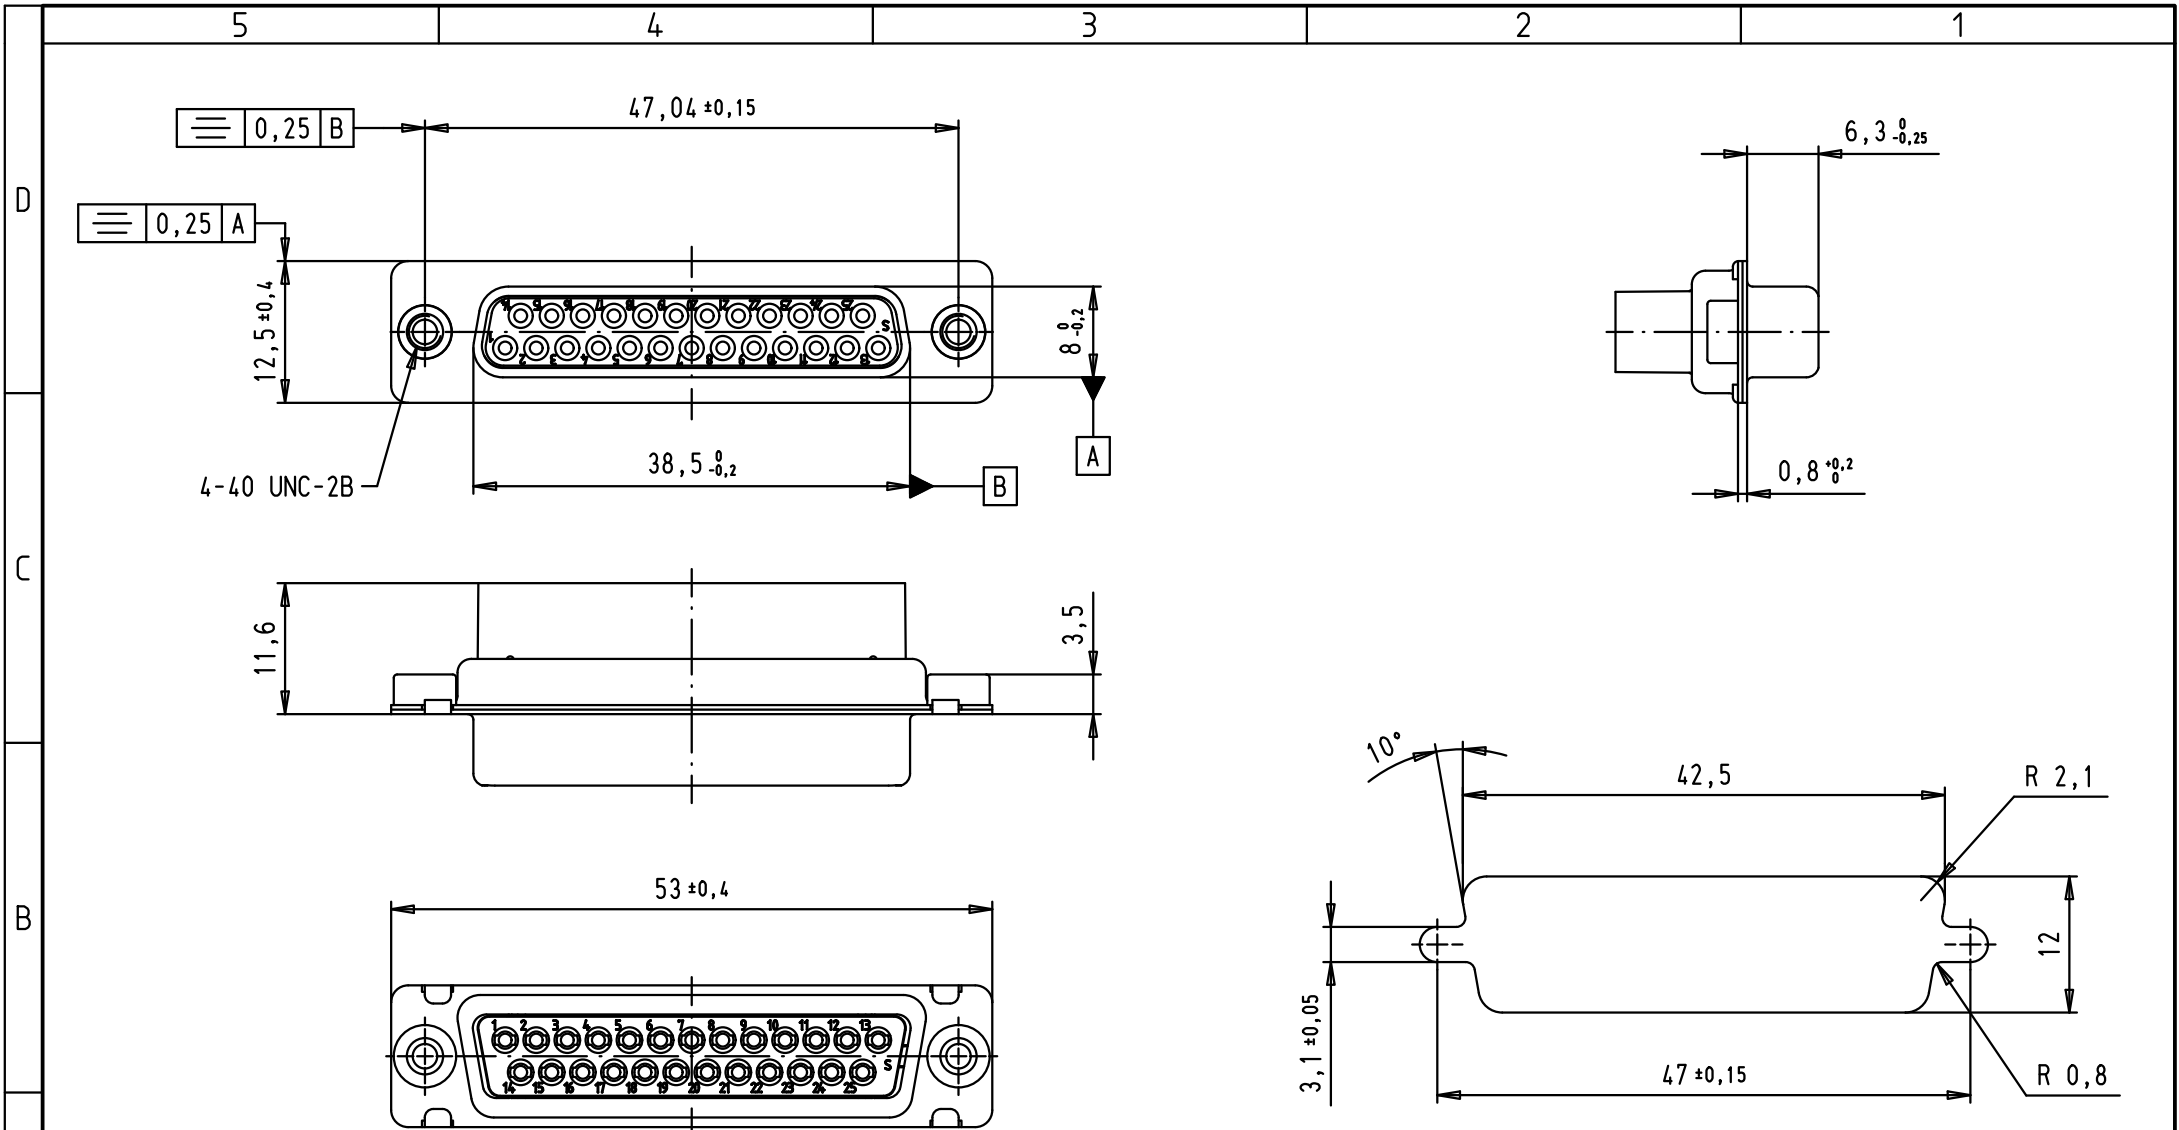

Alle Rechte vorbehalten/ All rights reserved

			Dot.	Name		
			Detail.	29/08/08		PK
			Insp.			
			Stand.			
35078	29/08/08	PK	HARTING EURL			
Mod.	Dot.	Name	F-95972 Paris			

D-Sub, female, straight, 25 poles, for crimp contacts, tin plated shell with clinch nuts	Maßstab/ Scale 1,5:1
TB 09 67 025 4702	Blatt/ Page 1 / 1
Sub.	