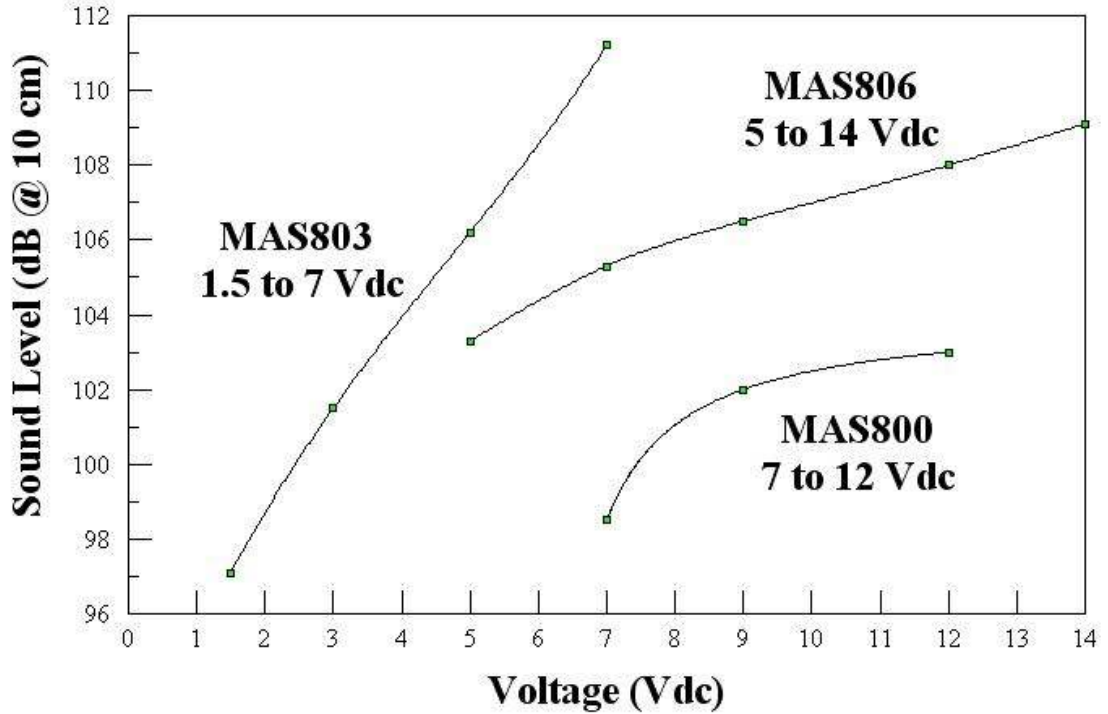

Performance Curve Charts

Certifications

Typical Performance Curves

MAS800 Series Typical Sound Level vs Voltage (10 cm)

Mallory Sonalert Products, Inc. (www.mallory-sonalert.com)