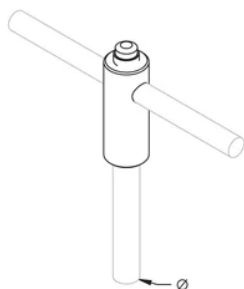

DIAGRAMS

WARNING

---

nVent products shall be installed and used only as indicated in nVent's product instruction sheets and training materials. Instruction sheets are available at www.nvent.com and from your nVent customer service representative. Improper installation, misuse, misapplication or other failure to completely follow nVent's instructions and warnings may cause product malfunction, property damage, serious bodily injury and death and/or void your warranty.

⚠ WARNING: This product can expose you to chemicals including lead, which is known to the State of California to cause cancer and birth defects or other reproductive harm. For more information go to www.P65Warnings.ca.gov.

North America

+1.800.753.9221

Option 1 – Customer Care

Option 2 – Technical Support

Europe

Netherlands:

+31 800-0200135

France:

+33 800 901 793

Europe

Germany:

800 1890272

Other Countries:

+31 13 5835404