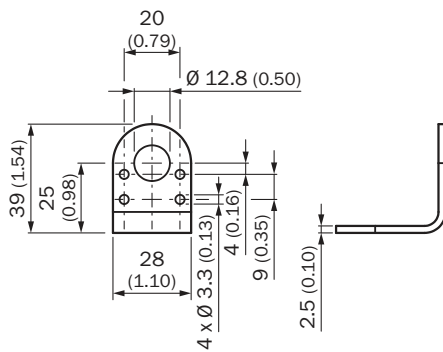

BEF-KHS-N05

**SICK**  
Sensor Intelligence.

Ordering information

Type	Part no.
BEF-KHS-N05	2051611

Included in delivery: BEF-KHS-KH3 (1)

Other models and accessories → [www.sick.com/](http://www.sick.com/)

Detailed technical data

Technical specifications

<b>Accessory group</b>	Universal bar clamp systems
<b>Material</b>	Zinc plated steel (sheet), Zinc die cast (clamping bracket)
<b>Items supplied</b>	Universal clamp (5322626), mounting hardware
<b>Description</b>	Plate N05 for universal clamp bracket, M12
<b>Usable for</b>	IMA IMF M12 round sensors UC4 V12-2 MultiV MultiLine W4-3

Dimensional drawing (Dimensions in mm (inch))

BEF-KHS-KH3