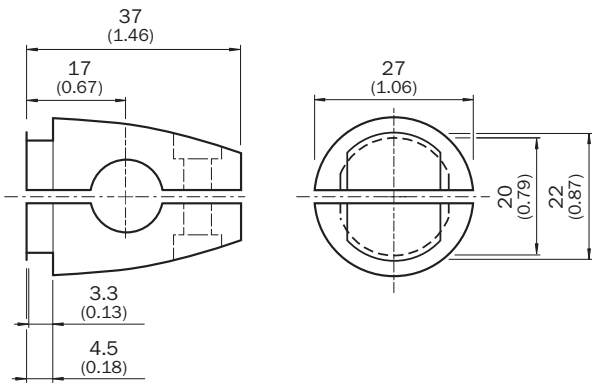

Detailed technical data

Technical specifications

<b>Accessory group</b>	Universal bar clamp systems
<b>Material</b>	Zinc plated steel (sheet), Zinc die cast (clamping bracket)
<b>Items supplied</b>	Universal clamp (5322626), mounting hardware
<b>Description</b>	Plate N05 for universal clamp bracket, M12
<b>Usable for</b>	IMA IMF M12 round sensors UC4 V12-2 MultiV MultiLine W4-3

Dimensional drawing (Dimensions in mm (inch))

BEF-KHS-KH3