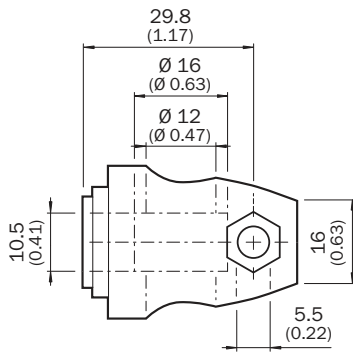

BEF-KHS-N05

**SICK**  
Sensor Intelligence.

Ordering information

Type	Part no.
BEF-KHS-N05	2051611

Included in delivery: BEF-KHS-KH3 (1)

Other models and accessories → [www.sick.com/](http://www.sick.com/)

Detailed technical data

Technical specifications

<b>Accessory group</b>	Universal bar clamp systems
<b>Material</b>	Zinc plated steel (sheet), Zinc die cast (clamping bracket)
<b>Items supplied</b>	Universal clamp (5322626), mounting hardware
<b>Description</b>	Plate N05 for universal clamp bracket, M12
<b>Usable for</b>	IMA IMF M12 round sensors UC4 V12-2 MultiV MultiLine W4-3

Dimensional drawing (Dimensions in mm (inch))

BEF-KHS-KH3