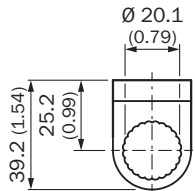

Detailed technical data

Technical specifications

<b>Accessory group</b>	Universal bar clamp systems
<b>Material</b>	Zinc plated steel (sheet), Zinc die cast (clamping bracket)
<b>Items supplied</b>	Universal clamp (5322626), mounting hardware
<b>Description</b>	Plate N05 for universal clamp bracket, M12
<b>Usable for</b>	IMA IMF M12 round sensors UC4 V12-2 MultiV MultiLine W4-3

Dimensional drawing (Dimensions in mm (inch))

BEF-KHS-KH3